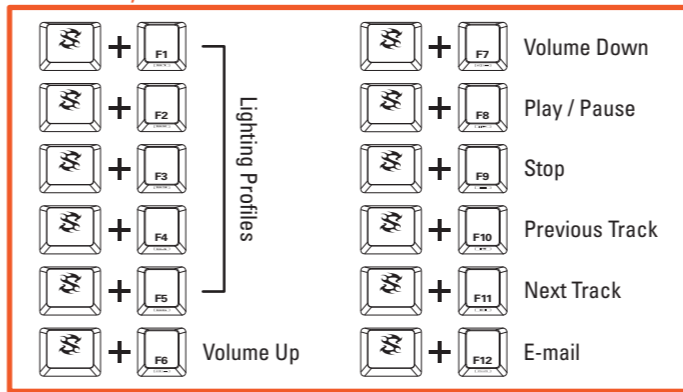

Function Keys with Preset Multimedia Actions