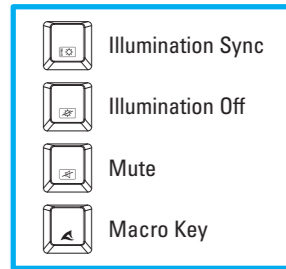

Additional Functions