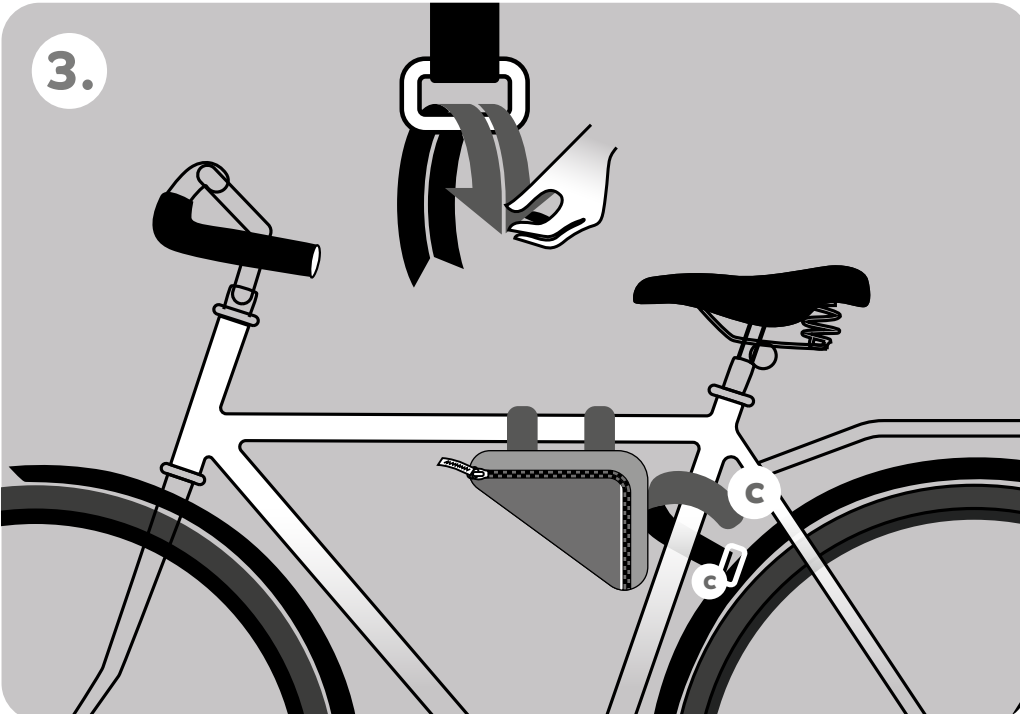

BASIL®

spread the cycling joy

How to mount the Basil triangle bag

product overview

terms & conditions

EN - May only be mounted by adults

1. Please make sure that you regularly check if the Basil products are properly and safely installed on your bicycle
2. The warranty will be no longer valid once modifications have been made to the product by its owner and/or when the product has not been assembled and/or used according to the instructions supplied.
3. Weather influences can affect the product.
4. When using Basil products, that are also compatible with / or can be mounted onto third-party products please make sure that the instructions with regards to assembly and/or use of the products supplied by the manufacturer are being followed. In this case Basil cannot be held liable for the assembly and/or the use of the products delivered by third parties

NL - Montage uitsluitend door volwassenen

1. De gebruiker dient regelmatig de bevestigingen van het Basil product aan de fiets te controleren.
2. Iedere vorm van garantie komt te vervallen zodra men wijzigingen aanbrengt aan het product, of het product niet conform de bijgeleverde aanwijzingen is gemonteerd en/of gebruikt.
3. Weersinvloeden kunnen invloed hebben op het product.
4. De gebruiker dient bij het gebruik van Basil producten, die tevens geschikt kunnen zijn voor montage op producten van derden, de aanwijzingen inzake montage en/of gebruik van de leverancier ten aanzien van betreffende producten te volgen. In die gevallen is Basil op geen enkele wijze aansprakelijk voor de montage en/of het gebruik van de producten geleverd door derden.

DE - Nur durch Erwachsene zu montieren