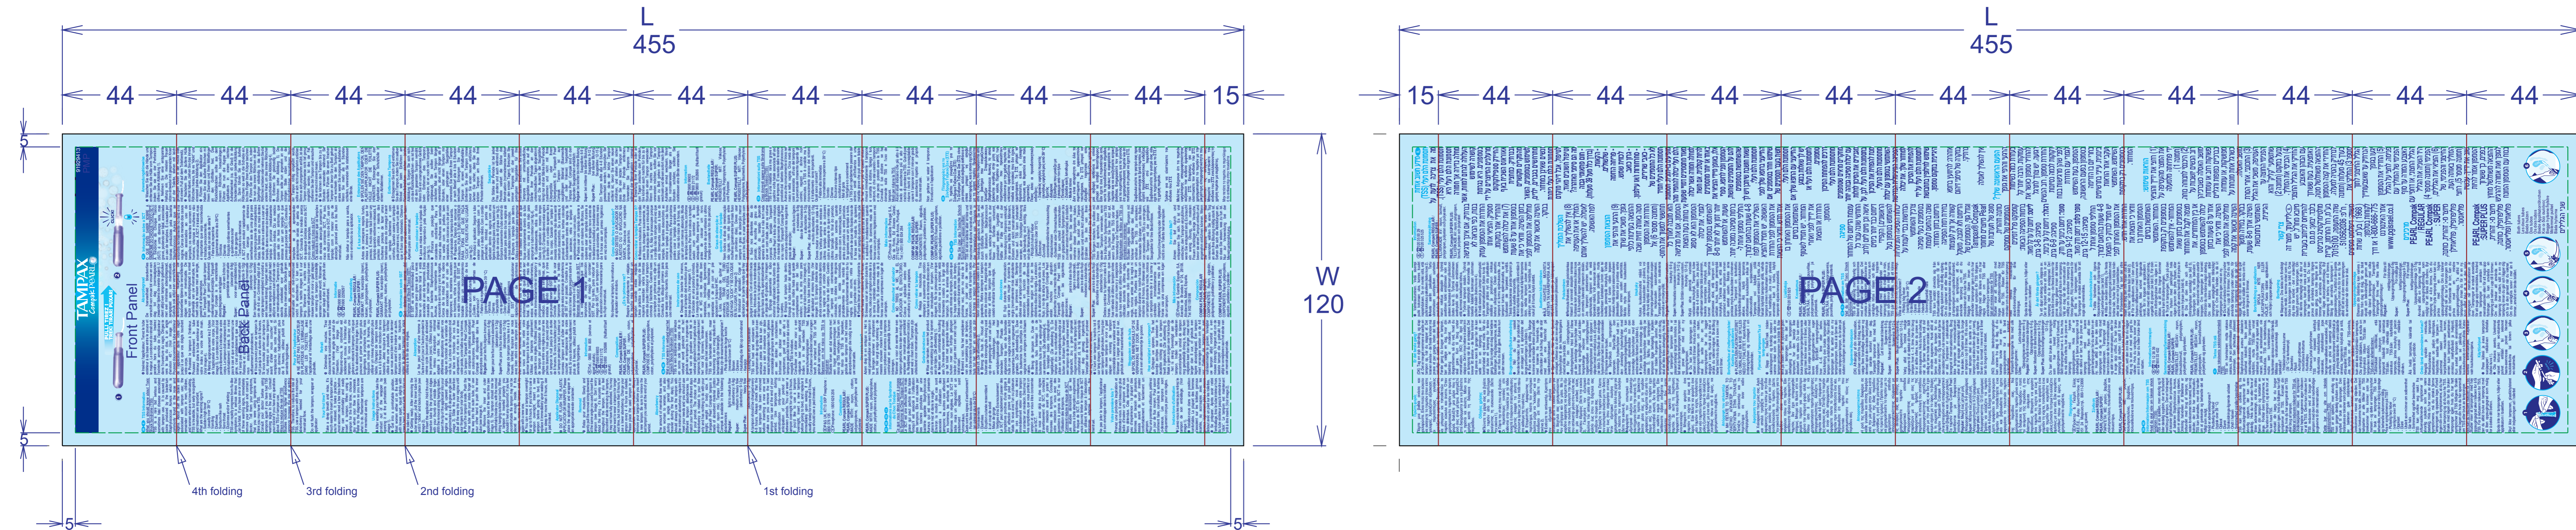

Folded size: 44 x 120 mm

Number of panels: 11

Prefolded at the supplier.

P&G RESTRICTED

ILLUSTRATION MPMP#: MPMP-00056367

DESCRIPTION: TPX LEAFLET 455x120 FOLDED SIZE 44x120

INFORMATION:

DATE: 19-SEP-2018

LEGEND					
	CUT LINE		CREASE/ FOLD LINE		PERFORATION
	GLUE ASSIST		PARTIAL CUT/ SLIT SCORE		BLEED
	COPY AREA		COPY FREE		EMBOSS/DEBOSS
	COATING		Print Area TEXT / Brand Marking Ink, with Varnish or Coating		Non-Print Area No TEXT, No Brand Marking No Ink, No Varnish, No Coating
	Print Area (Background Color) No TEXT, No Brand Marking Ink, with Varnish or Coating		Non-Print Area (Background Color) No TEXT / No Brand Marking No Ink, No Varnish, No Coating		Glue Pattern / Panel No Ink, No Varnish, No Coating

P&G RESTRICTED

FINAL ART

PDR/POA No: P-191309-010  
 POA Description: 010~ TAMPAK~COMPAK PEARL~TAMPON~\*~  
 \*~\*~\*~\*~\*~ GBU-FEM-1~ LEAFLET~ LIT TX CPK  
 PRL 455x120 FD 44 WE/UK/L

Date: 13-01-19  
 Other: N/A  
 Final Art: Schawk  
 Supplier: Schawk

**SCHAWK!**

Supplier Reference:  
40112123\_9482

OVERPRINT PVIEW  
OFF  
contrast