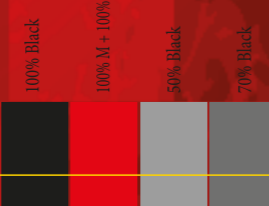

CALIBER

2-WAY SPEAKERBOXES
WITH MOUNTINGBRACKETS

THIS CSB 3 SET CONTAINS:
Two 2-way water-resistant
satellite speakers
with mountingbrackets

80W max / 40W RMS
Input sensitivity 90dB/W/m

WWW.CALIBEREUROPE.COM
CALIBER EUROPE BV • Kortakker 10 • 4264 AE Veen • The Netherlands

CALIBER

CALIBER

Boxed
Speakers

· Stereo set
max power
80 WATT
· Size: 110^{mm} x 110^{mm} x 100^{mm}