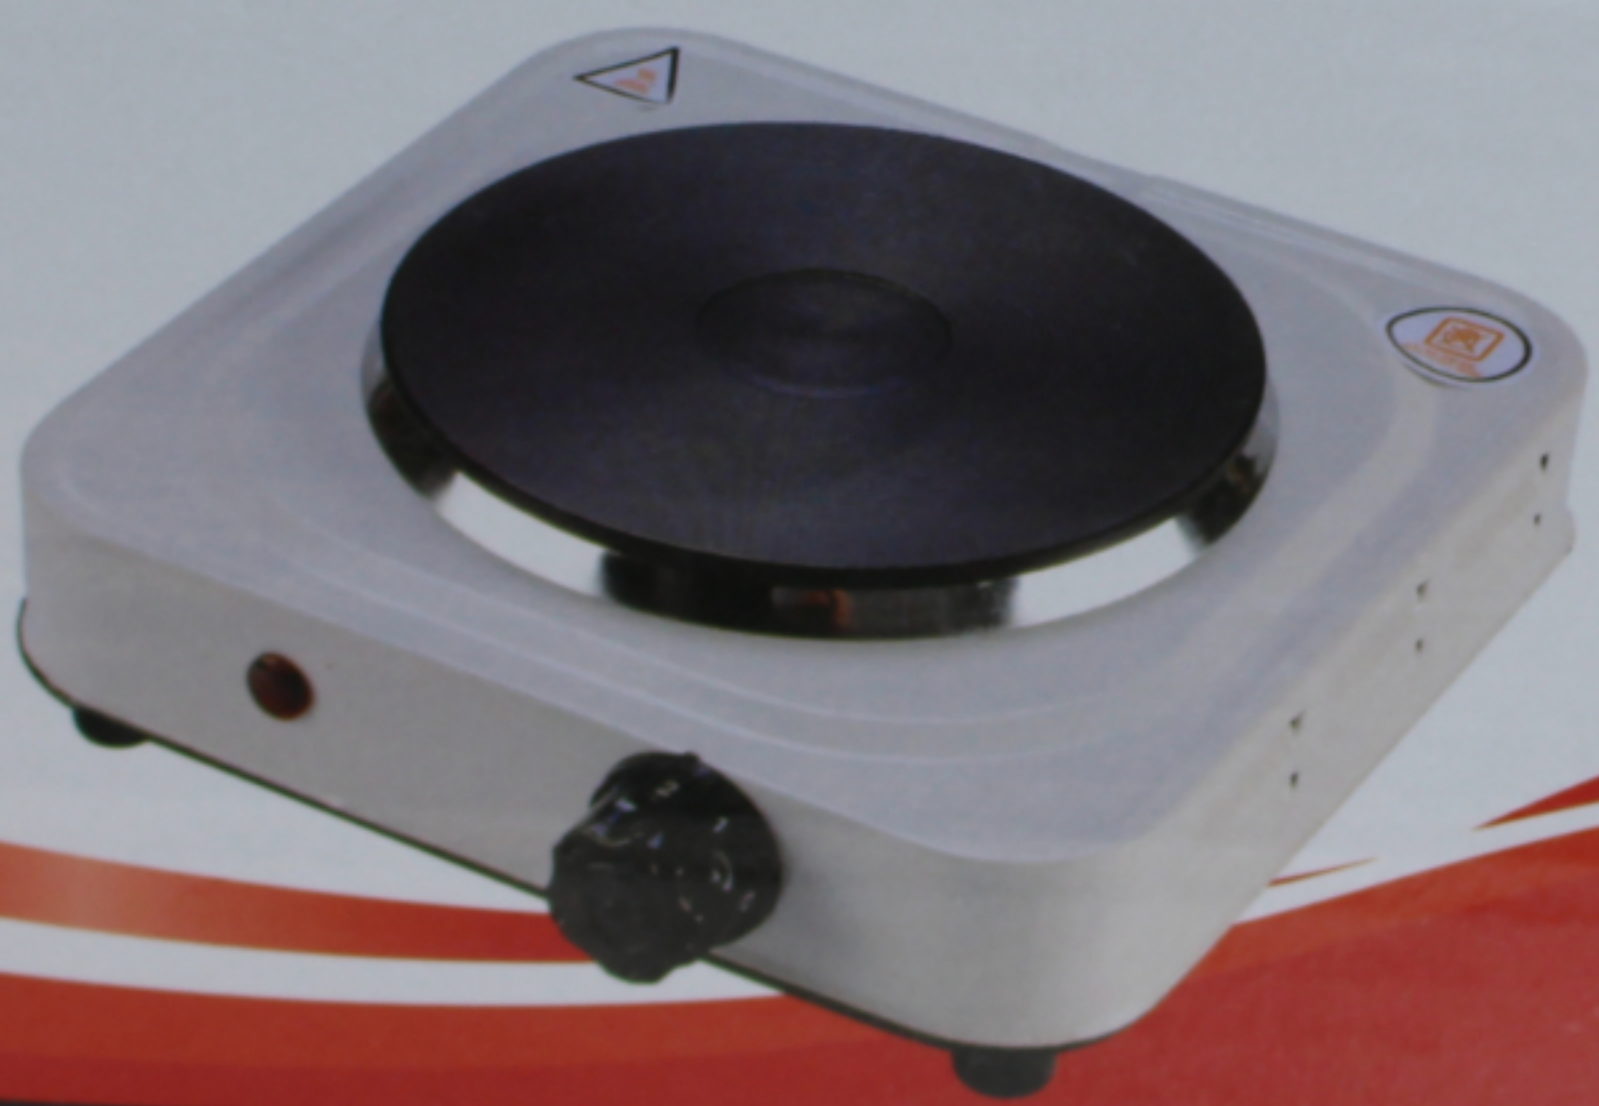

Power Supply

220-240V 50/60Hz

Black White

HOT PLAT
ELECTRIC COOKING