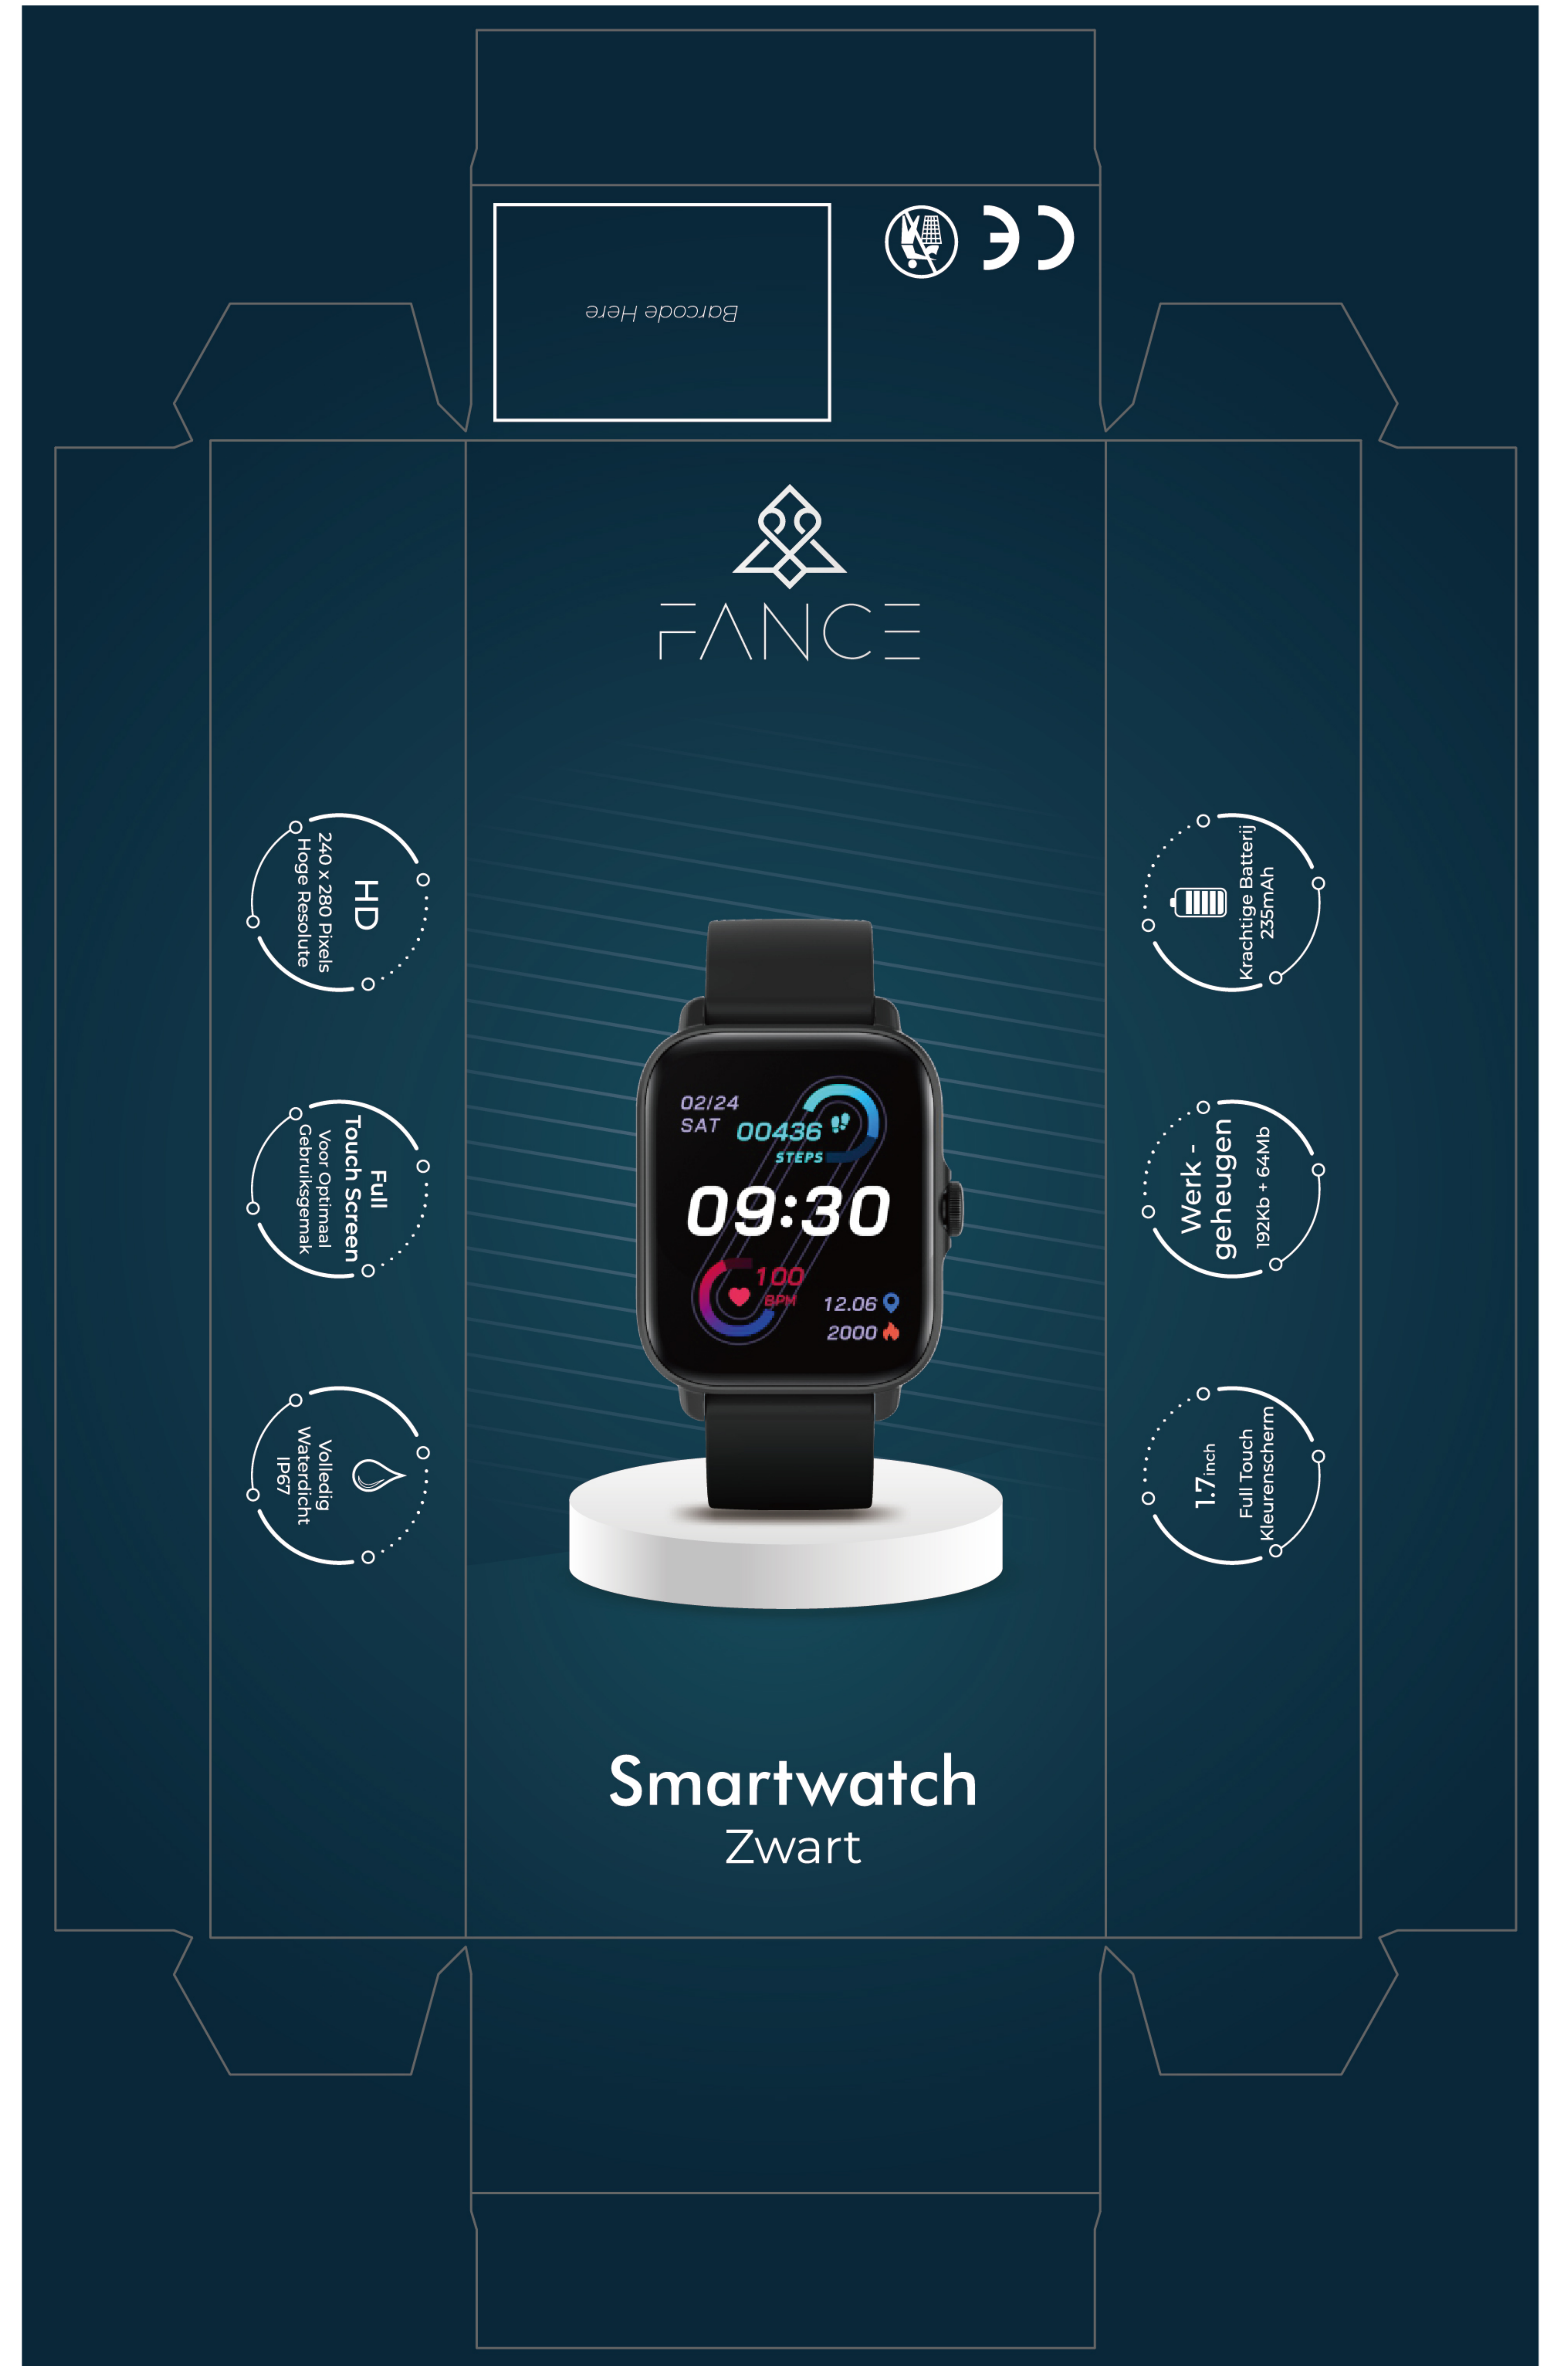

# Inside

# Outside

红色区域做UV