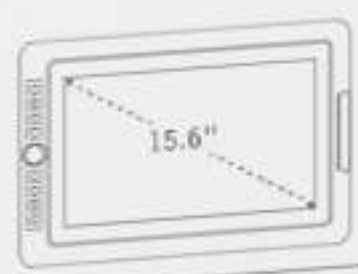

XP-PEN®

Artist 15.6 Pro

443 x 280 x 12.6 mm

Tilt

Customizable Shortcuts
& Roller Wheel

Portable Stand

Pen Display | Specifications

Product Name	Artist 15.6 Pro	Resolution	5080 LPI
Display Resolution	1920 x 1080	Viewing Angle	177°
Color Gamut	88% NTSC, 120% sRGB	Bezeling Height	10 mm
Stylus	Battery-free	Power Input	DC 5V
Pressure Levels	8192	Ports Included	USB
Tilt	60°	Compatibility	Windows 7/8/10 Mac OS X 10.10 (or later) Chrome OS 68 (or later), Linux
Shortcut Keys	8		
Roller Wheel	1		