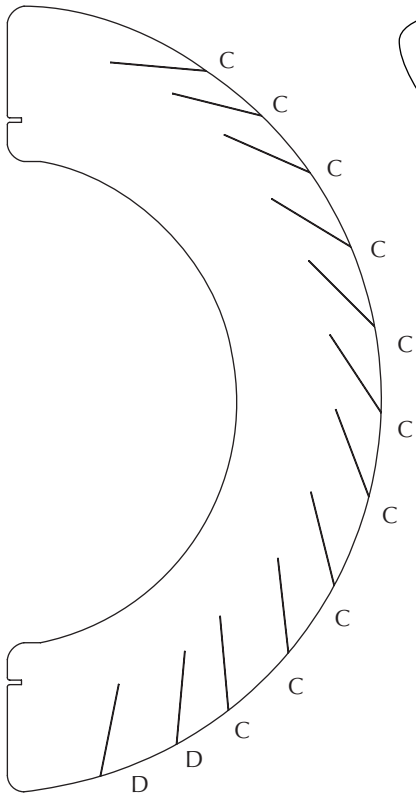

SILVIA

lampshade | user guide

UMAGE

ASSEMBLY GUIDE

Ⓒ x 50 pcs. + extra

Ⓑ x 10 pcs.

Ⓐ x 2 pcs.

Ⓓ x 10 pcs. + extra

Find assembly videos by using the QR code or by going online at our website
umage.com/instructions

E27/E26

MAX 15W LED BULB

FOLLOW US ON SOCIAL MEDIA

@umagedesign | #umagedesign | umage.com

UMAGE

220523