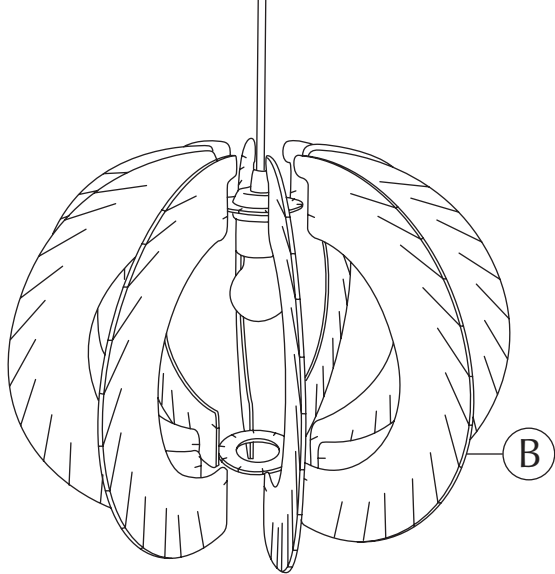

SILVIA

lampshade | user guide

UMAGE

ASSEMBLY GUIDE

Ⓒ x 50 pcs. + extra

Ⓑ x 10 pcs.

Ⓐ x 2 pcs.

Ⓓ x 10 pcs. + extra

Find assembly videos by using the QR code or by going online at our website
umage.com/instructions

E27/E26

MAX 15W LED BULB

FOLLOW US ON SOCIAL MEDIA

@umagedesign | #umagedesign | umage.com

UMAGE

220523