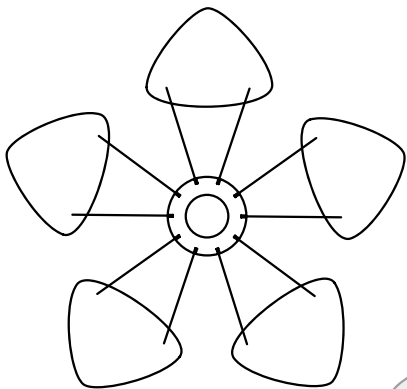

SILVIA

lampshade | user guide

UMAGE

ASSEMBLY GUIDE

Ⓒ x 50 pcs. + extra

Ⓑ x 10 pcs.

Ⓐ x 2 pcs.

Ⓓ x 10 pcs. + extra

Find assembly videos by using the QR code or by going online at our website
umage.com/instructions

E27/E26

MAX 15W LED BULB

FOLLOW US ON SOCIAL MEDIA

@umagedesign | #umagedesign | umage.com

UMAGE

220523