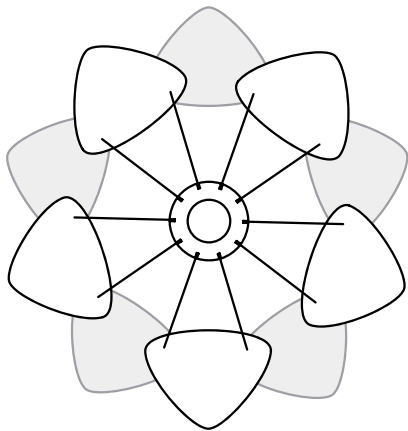

SILVIA

lampshade | user guide

UMAGE

ASSEMBLY GUIDE

Ⓒ x 50 pcs. + extra

Ⓑ x 10 pcs.

Ⓐ x 2 pcs.

Ⓓ x 10 pcs. + extra

Find assembly videos by using the QR code or by going online at our website
umage.com/instructions

E27/E26

MAX 15W LED BULB

FOLLOW US ON SOCIAL MEDIA

@umagedesign | #umagedesign | umage.com

UMAGE

220523