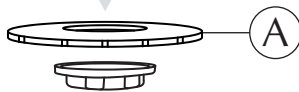

E27/E26

A

MAX 15W LED BULB