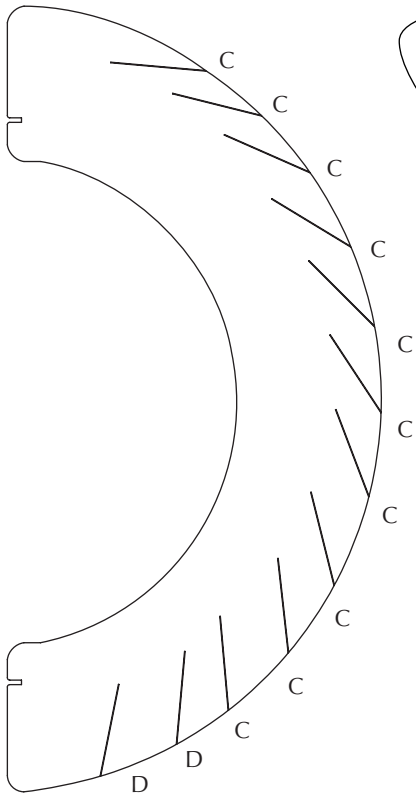

SILVIA

lampshade | user guide

UMAGE

ASSEMBLY GUIDE

Ⓒ x 50 pcs. + extra

Ⓑ x 10 pcs.

Ⓐ x 2 pcs.

Ⓓ x 10 pcs. + extra

Find assembly videos by using the QR code or by going online at our website
umage.com/instructions

E27/E26

A

MAX 15W LED BULB

FOLLOW US ON SOCIAL MEDIA

@umagedesign | #umagedesign | umage.com

UMAGE

220523