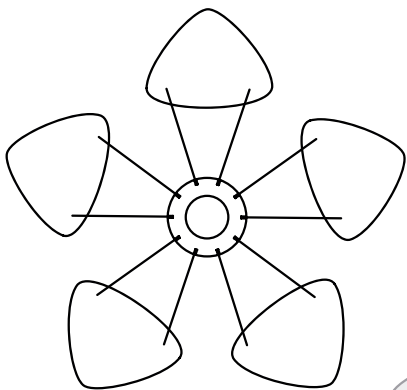

SILVIA

lampshade | user guide

UMAGE

ASSEMBLY GUIDE

Ⓒ x 50 pcs. + extra

Ⓑ x 10 pcs.

Ⓐ x 2 pcs.

Ⓓ x 10 pcs. + extra

Find assembly videos by using the QR code or by going online at our website
umage.com/instructions

E27/E26

A

MAX 15W LED BULB

FOLLOW US ON SOCIAL MEDIA

@umagedesign | #umagedesign | umage.com

UMAGE

220523