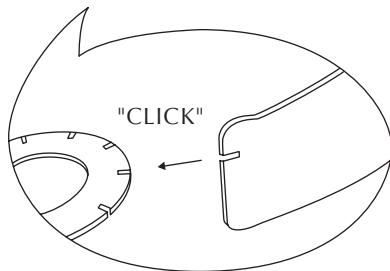

Find assembly videos by using the QR code or by going online at our website
umage.com/instructions

E27/E26

A

MAX 15W LED BULB

FOLLOW US ON SOCIAL MEDIA

@umagedesign | #umagedesign | umage.com

UMAGE

220523