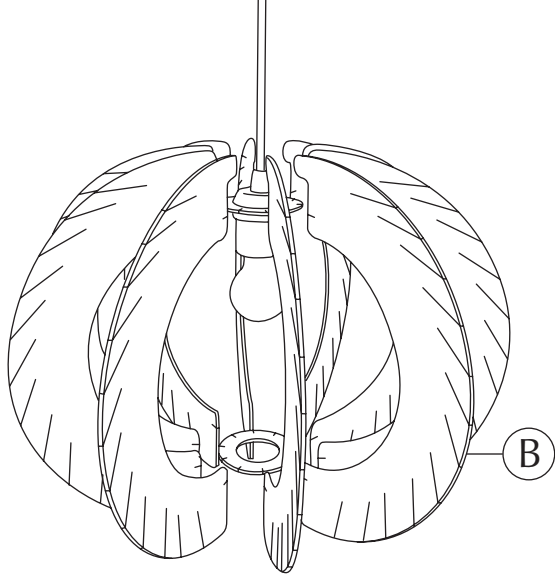

SILVIA

lampshade | user guide

UMAGE

ASSEMBLY GUIDE

Ⓒ x 50 pcs. + extra

Ⓑ x 10 pcs.

Ⓐ x 2 pcs.

Ⓓ x 10 pcs. + extra

Find assembly videos by using the QR code or by going online at our website
umage.com/instructions

E27/E26

A

MAX 15W LED BULB

FOLLOW US ON SOCIAL MEDIA

@umagedesign | #umagedesign | umage.com

UMAGE

220523