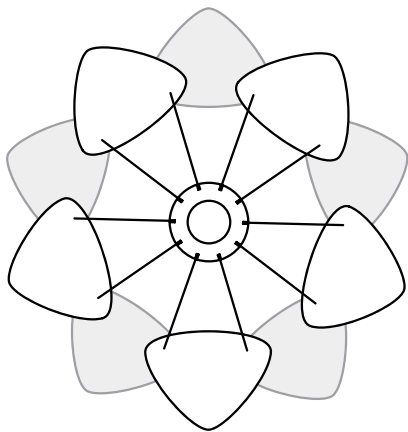

SILVIA

lampshade | user guide

UMAGE

ASSEMBLY GUIDE

Ⓒ x 50 pcs. + extra

Ⓑ x 10 pcs.

Ⓐ x 2 pcs.

Ⓓ x 10 pcs. + extra

Find assembly videos by using the QR code or by going online at our website
umage.com/instructions

E27/E26

A

MAX 15W LED BULB

FOLLOW US ON SOCIAL MEDIA

@umagedesign | #umagedesign | umage.com

UMAGE

220523