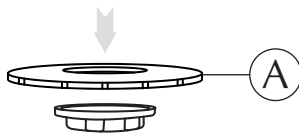

E27/E26

MAX 15W LED BULB