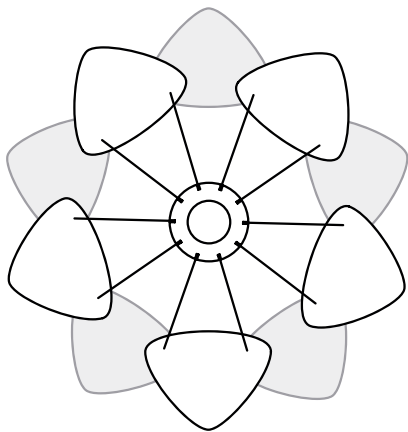

SILVIA

lampshade | user guide

UMAGE

ASSEMBLY GUIDE

Ⓒ x 50 pcs. + extra

Ⓑ x 10 pcs.

Ⓐ x 2 pcs.

Ⓓ x 10 pcs. + extra

Find assembly videos by using the QR code or by going online at our website
umage.com/instructions

E27/E26

MAX 15W LED BULB

FOLLOW US ON SOCIAL MEDIA

@umagedesign | #umagedesign | umage.com

UMAGE

220523