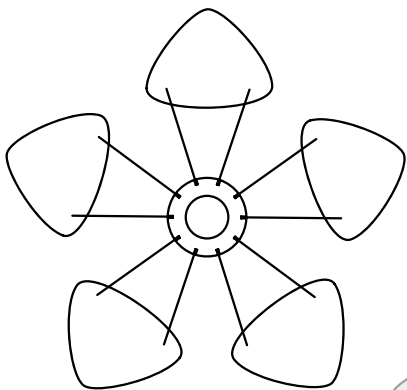

SILVIA

lampshade | user guide

UMAGE

ASSEMBLY GUIDE

Ⓒ x 50 pcs. + extra

Ⓑ x 10 pcs.

Ⓐ x 2 pcs.

Ⓓ x 10 pcs. + extra

Find assembly videos by using the QR code or by going online at our website
umage.com/instructions

E27/E26

MAX 15W LED BULB

FOLLOW US ON SOCIAL MEDIA

@umagedesign | #umagedesign | umage.com

UMAGE

220523