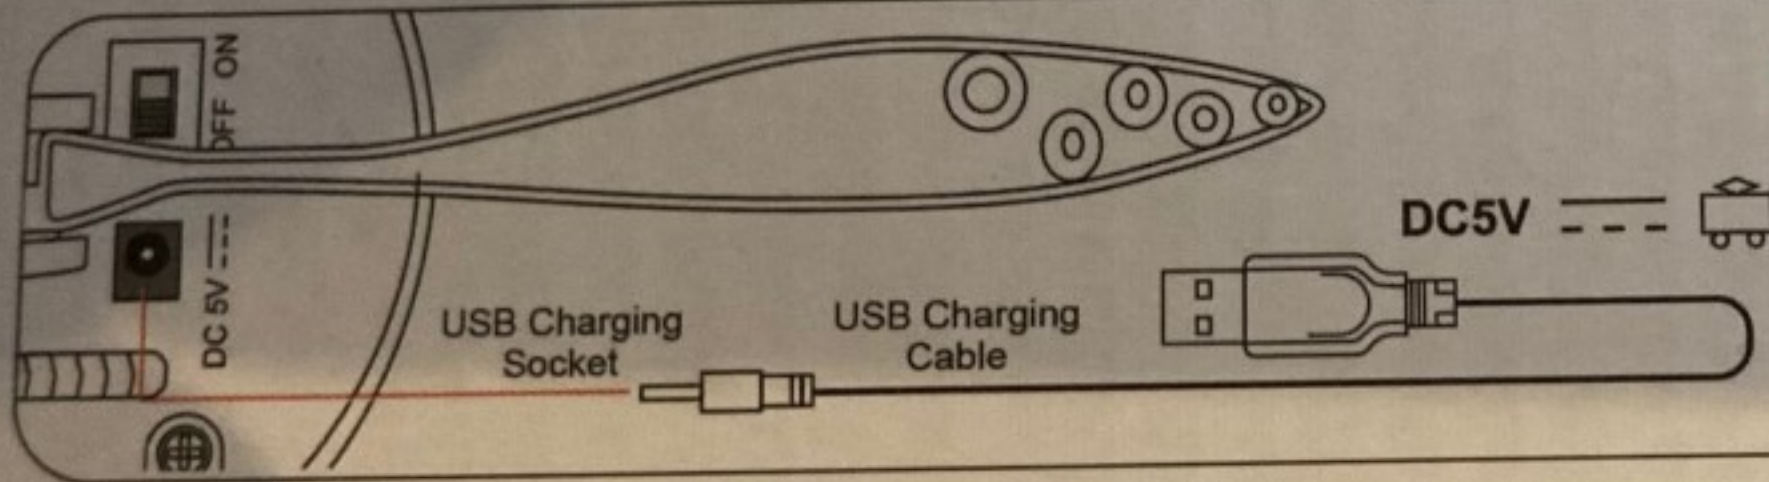

## BATTERY PRECAUTIONS

- The product uses a non replaceable 3.7V lithium battery;
- The rechargeable battery must be charged under the supervision of an adult;
- When the rechargeable battery is charging, the toy switch should be turned off;
- The power supply terminal shall not be short circuited;
- Cannot be connected to more than the recommended number of power sources;
- The USB cable shall be inspected regularly to see if its wire, plug, shell and other parts are damaged. If any damage is found, it shall be stopped using until it is repaired.

**Important note:** Please use the original USB cable of this product to connect the transformer with USB socket (such as mobile power supply, notebook computer, desktop computer host, etc.) to supply power to this product. The transformer is not delivered.

SPECIFICATIONS & COLORS OF CONTENTS MAY VARY FROM ILLUSTRATIONS.

MADE IN CHINA

NO.QC-2Y

NOT SUITABLE FOR CHILDREN UNDER 3 YEARS DUE TO SMALL PARTS

تصنيف: غير ملائم للأطفال تحت 3 سنوات بسبب قطع صغيرة  
 تحذير: غير ملائم للأطفال تحت 3 سنوات بسبب قطع صغيرة  
 مناسب لبيعت. دارای قطعات کوچک است.  
 هشدار: برای کودکان زیر ۳ سال مناسب نیست.  
 COUNTRY OF ORIGIN: CHINA  
 بلد المنشأ: الصين