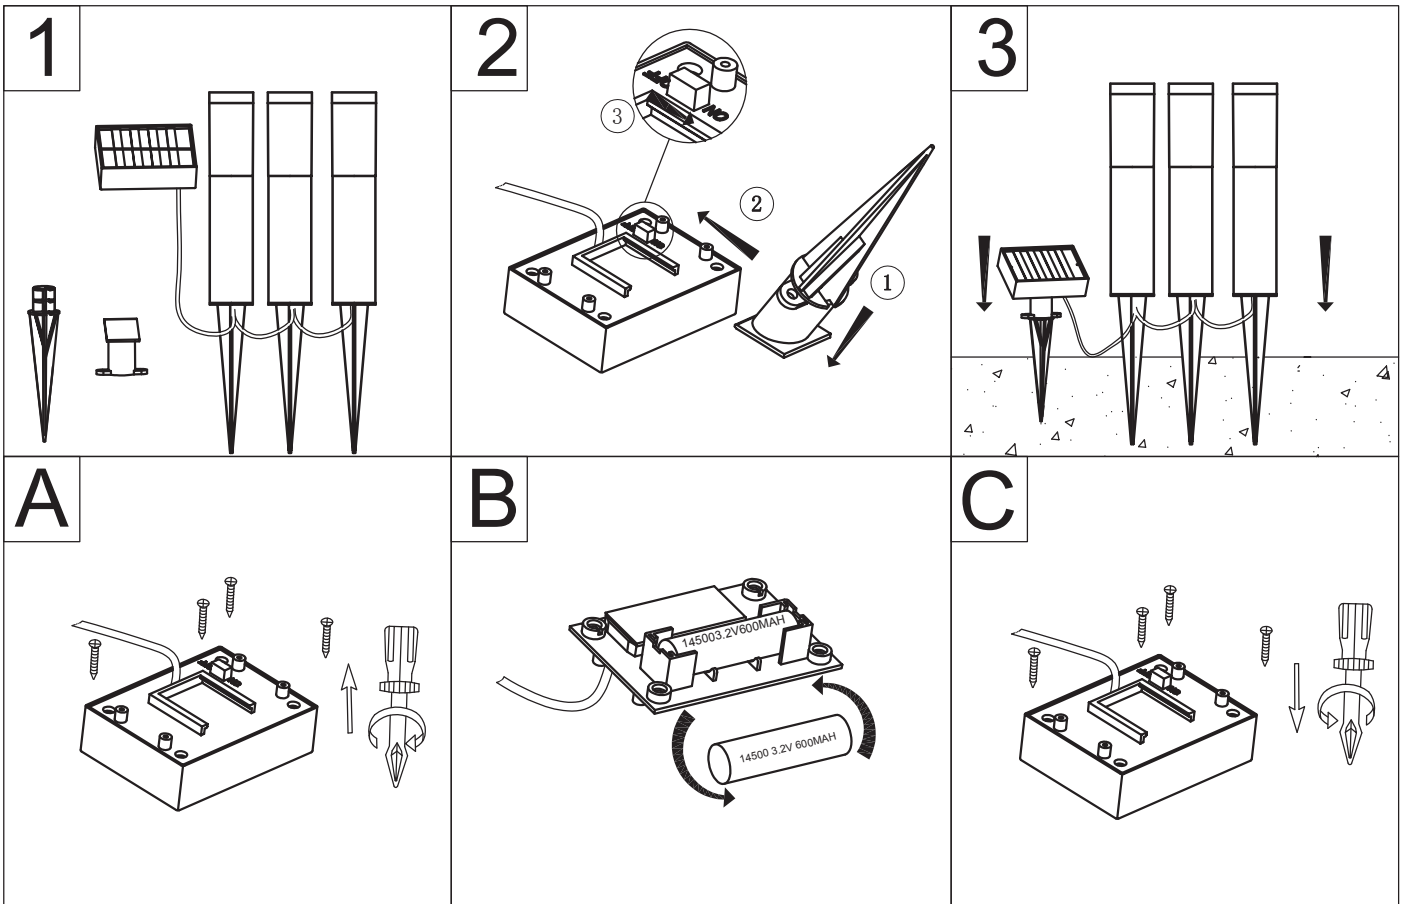

INSTRUCTION MANUAL

Rox FL LED Solar Set of 3
95145

6LM works 10 hours after 9 hours fully charged

Overall Sizes:

This item contains
unchangeable LED

6	LM
0.15	W
3000	K
>80	CRI
30000	H
15000	ON/OFF

QAZQA

WWW.QAZQA.COM