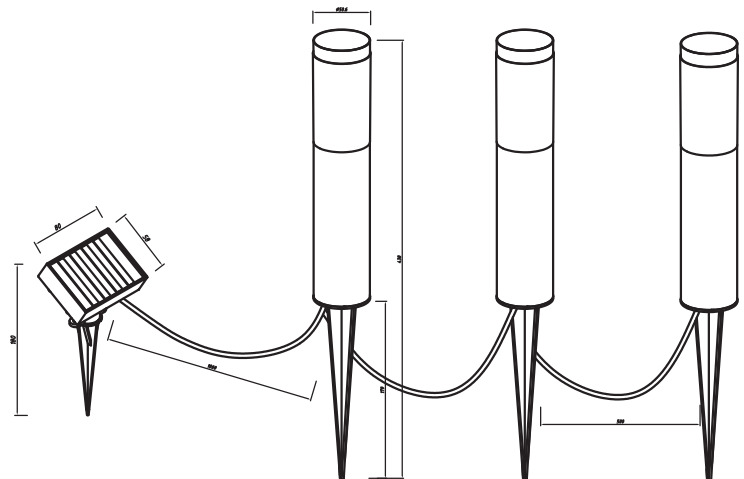

INSTRUCTION MANUAL

Rox FL LED Solar Set of 3
95145

6LM works 10 hours after 9 hours fully charged

Overall Sizes:

This item contains
unchangeable LED

6	LM
0.15	W
3000	K
>80	CRI
30000	H
15000	ON/OFF

QAZQA

WWW.QAZQA.COM