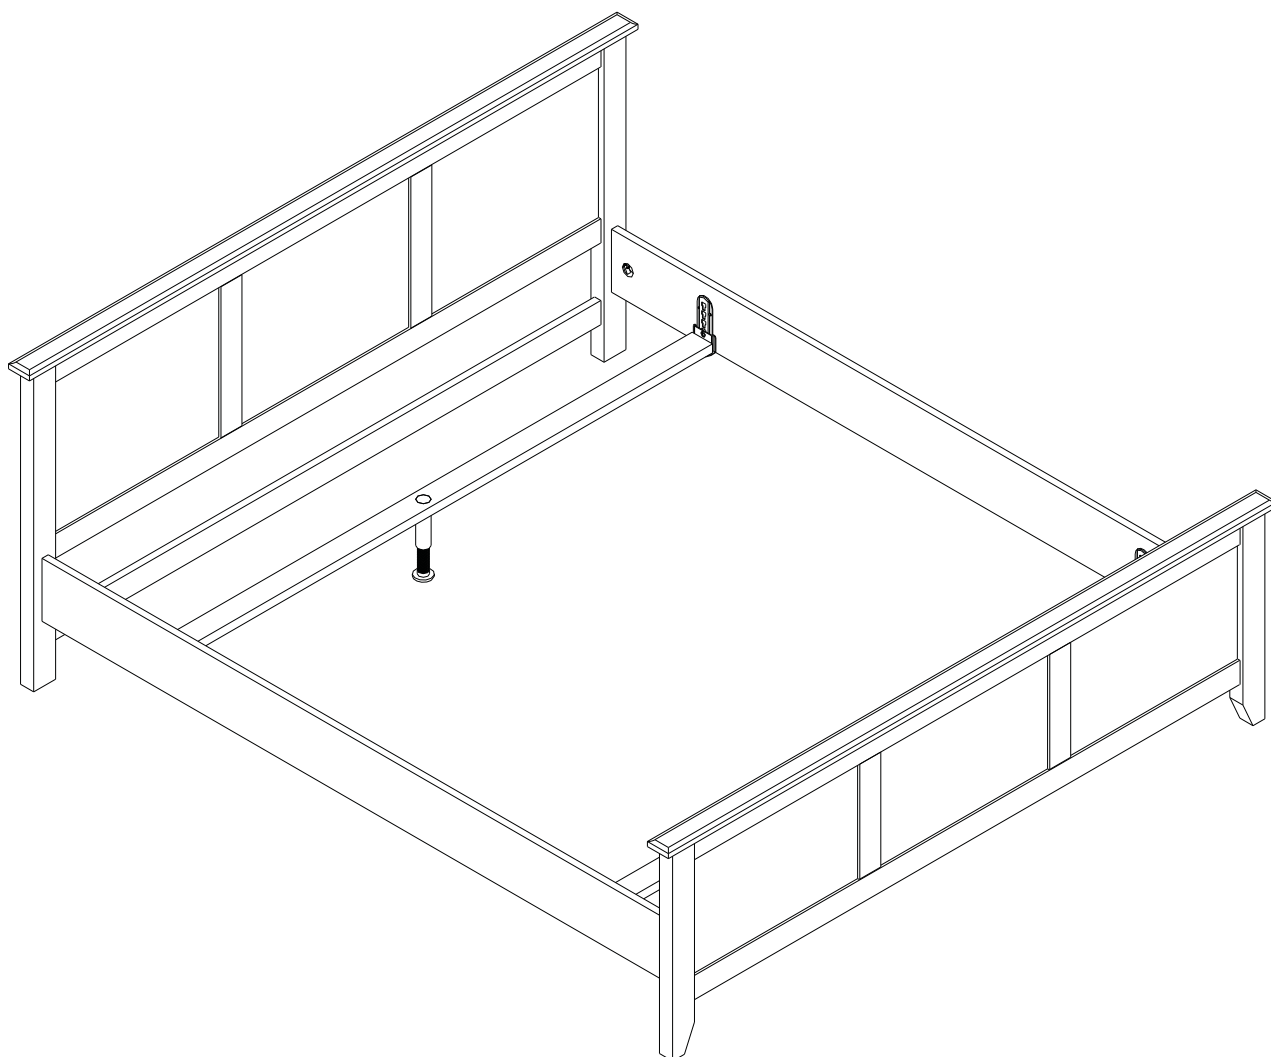

BED FONTANA 140 / 160 / 180

Assembly **UK**

Before you begin, please read the assembly instructions carefully. Follow it step by step. Please remember to tighten screws and nuts again after about 2 weeks.

A  1/4x90mm 2 Pcs.	B  2 Pcs.	C  1 Pcs.	D  ø10X50 8 Pcs.	E  1/4x67mm 2 Pcs.
F  1/4x16mm 2 Pcs.	G  2 Pcs.	H  1 Pcs.	I  ø4x16mm 24 Pcs.	J  2 Pcs.
K  4 Pcs.	L  4 Pcs.			

1

2

3

4

5