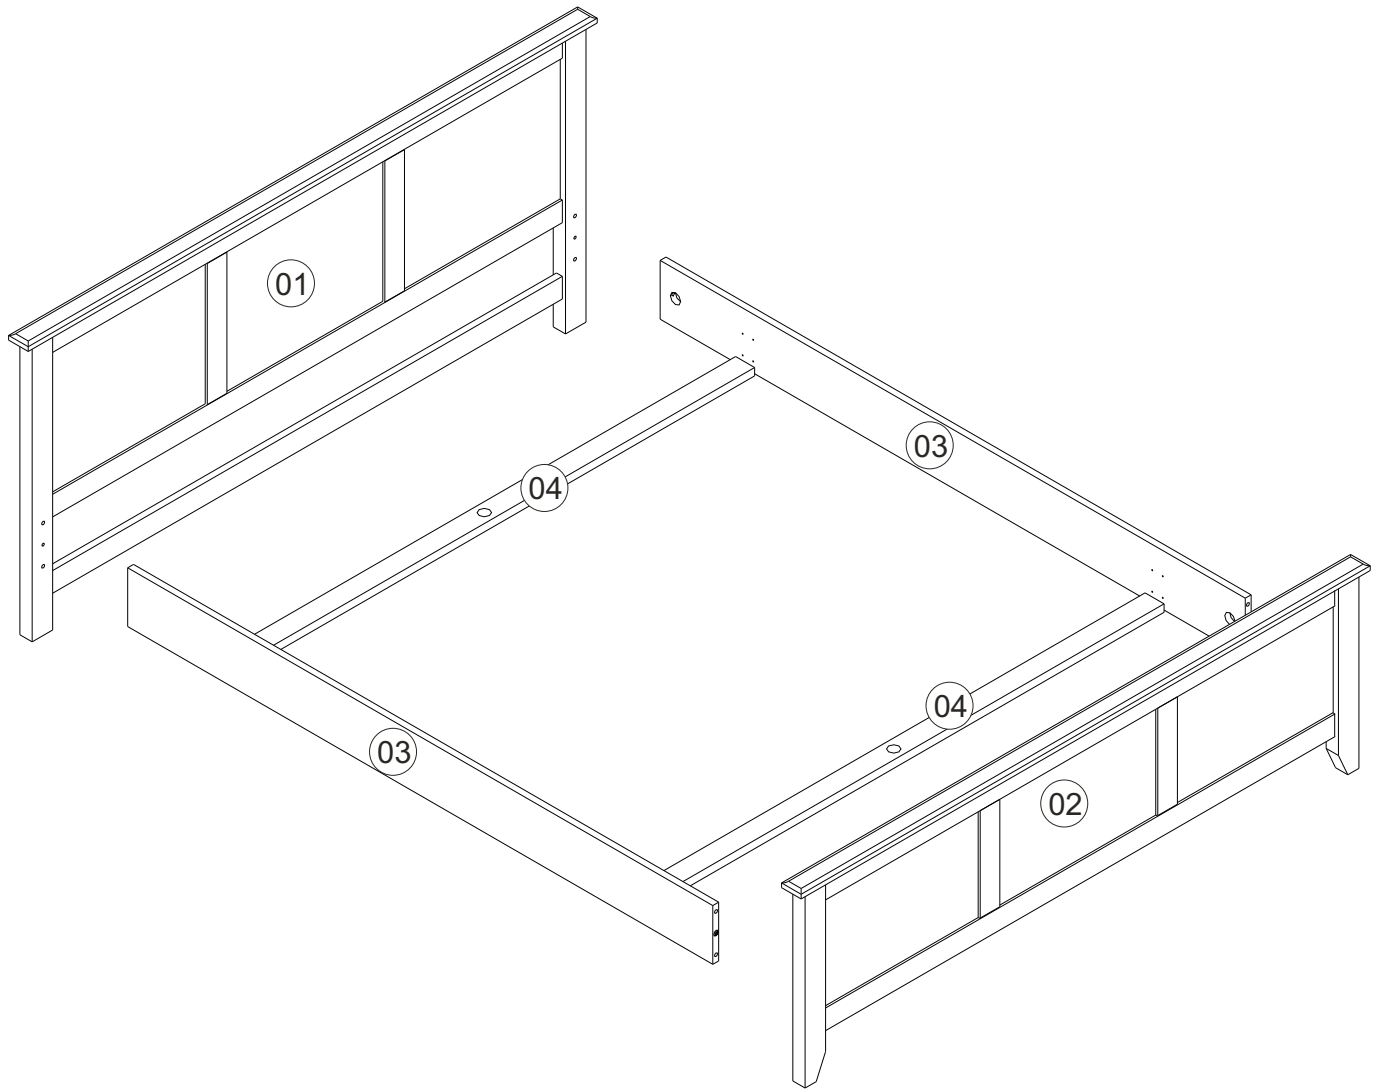

BED FONTANA 140 / 160 / 180

Assembly **UK**

Before you begin, please read the assembly instructions carefully. Follow it step by step. Please remember to tighten screws and nuts again after about 2 weeks.

A  1/4x90mm 2 Pcs.	B  2 Pcs.	C  1 Pcs.	D  ø10X50 8 Pcs.	E  1/4x67mm 2 Pcs.
F  1/4x16mm 2 Pcs.	G  2 Pcs.	H  1 Pcs.	I  ø4x16mm 24 Pcs.	J  2 Pcs.
K  4 Pcs.	L  4 Pcs.			

1

2

3

4

5