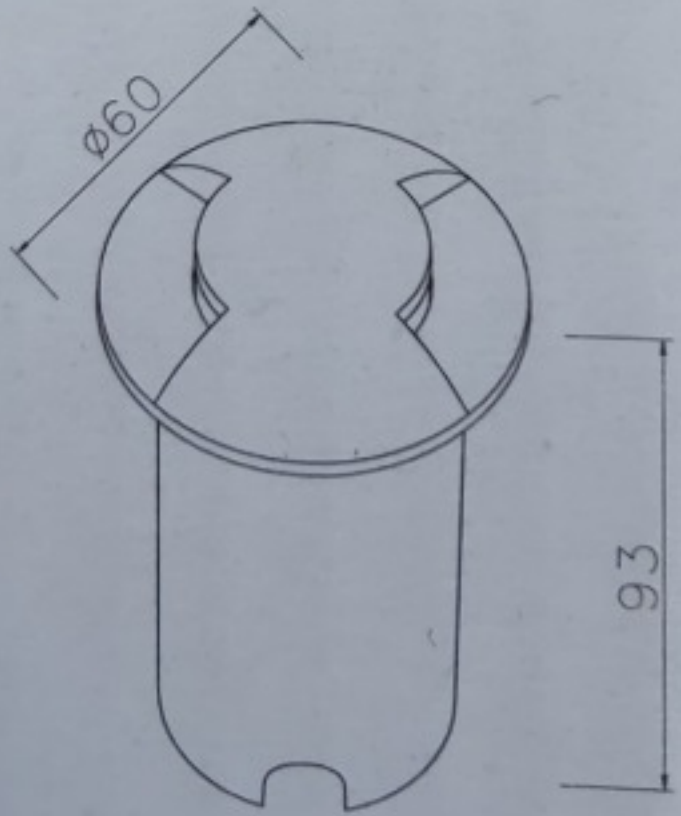

| | |
|----------------|--------------|
| Input voltage: | DC 12V |
| Lumens: | 10LM |
| Beam Angle: | 90'D |
| Power: | 1W |
| CRI: | >80 |
| LED Color: | White 6400K |
| On/off: | 15,000 times |
| Life span: | 20,000 Hours |
| Material: | PC+AL |
| Body Color: | Black |