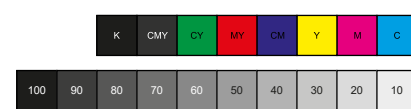

750 watt

22.4 x 12.4 cm

- 22.4x12.4 CM Grilling surface of 22.4 x 12.4 cm
- Durable non-stick coating for easy cleaning
- Automatic temperature control
- Cool touch handle with safety lock
- Horizontal and vertical storage possibility
- Non-slip feet
- High quality stainless steel lid
- 750 WATT High power of 750 watts