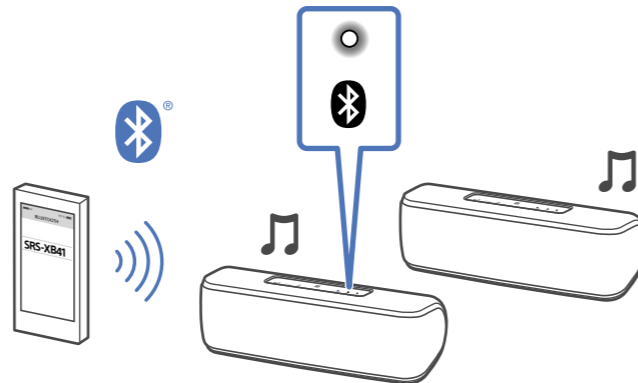

Android

Wireless Party Chain

Android / iPhone

<http://www.sony.net/smcapp/>

Speaker Add

Wireless Party Chain
Speaker Add
Party Booster

http://rd1.sony.net/help/speaker/srs-xb41/h_zz/