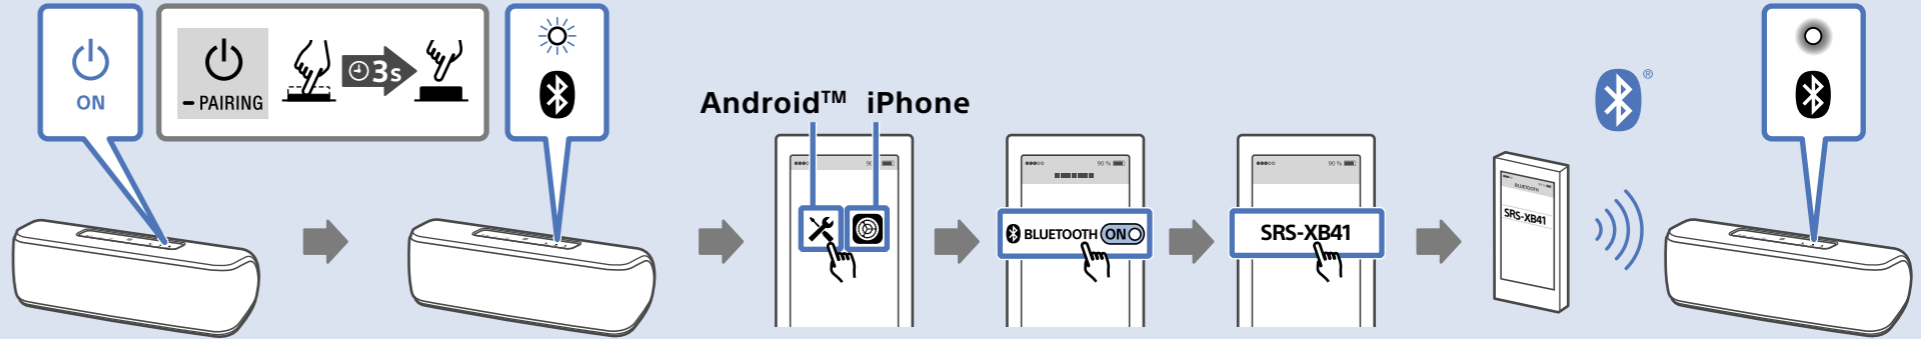

SONY

SRS-XB41

4-734-040-13(1)

©2018 Sony Corporation Printed in China

1

2

3