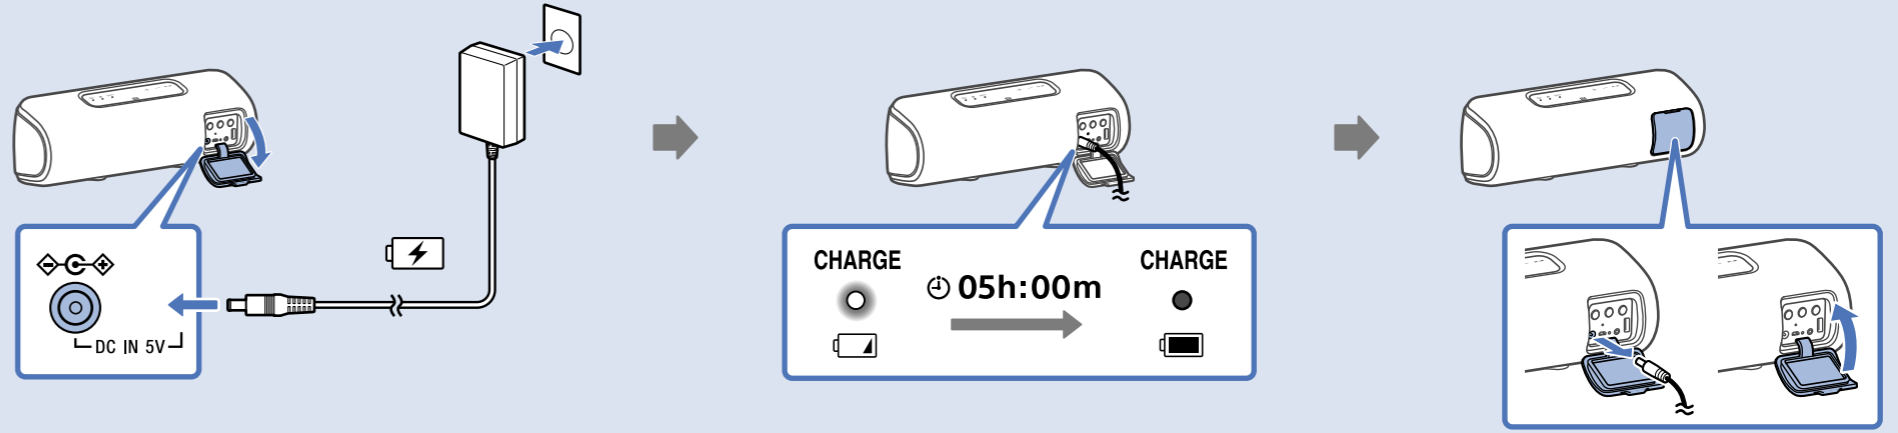

SONY

SRS-XB41

4-734-040-13(1)

©2018 Sony Corporation Printed in China

1

2

3