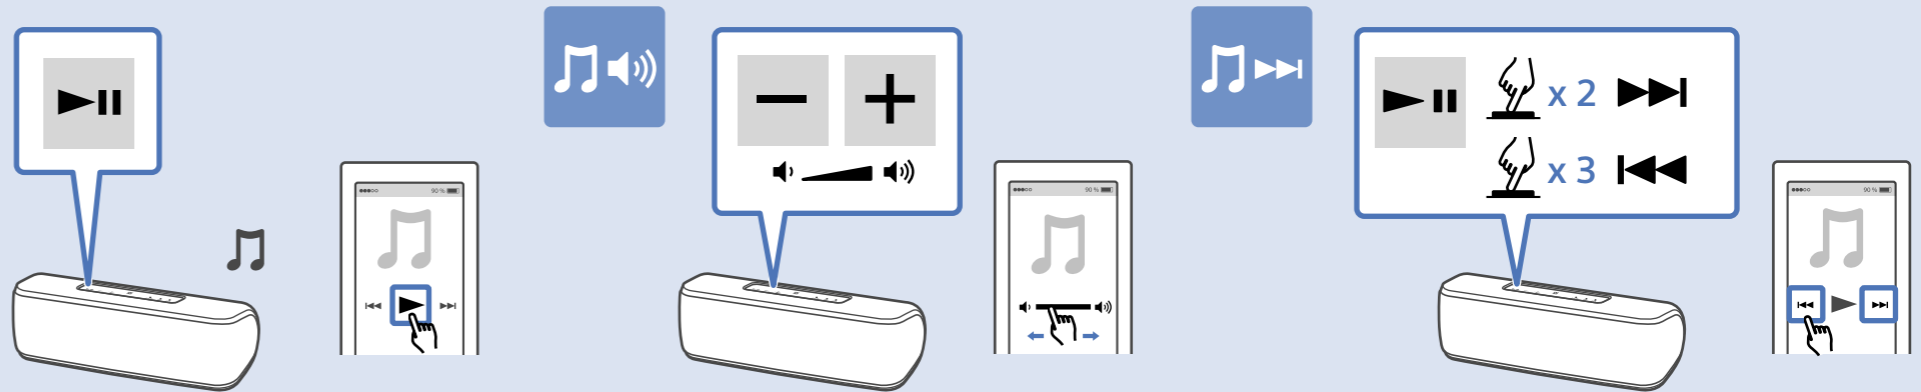

SONY

SRS-XB41

4-734-040-13(1)

©2018 Sony Corporation Printed in China

1

2

3