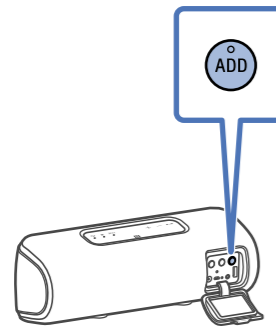

Android

Wireless Party Chain

Android / iPhone

<http://www.sony.net/smcapp/>

Speaker Add

Wireless Party Chain
Speaker Add
Party Booster

http://rd1.sony.net/help/speaker/srs-xb41/h_zz/