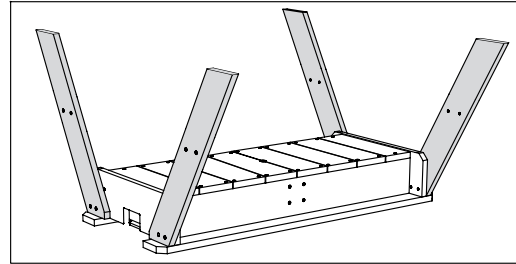

Sand / water table

547.9 x 17.5 x 88mm

4

4x

s2

8x

s3

8x

FINISH