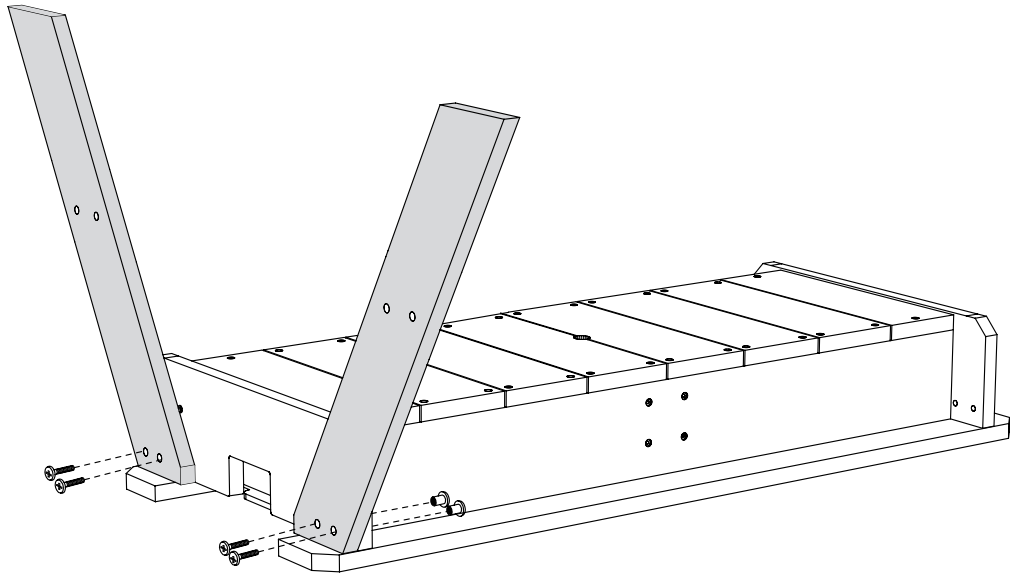

Sand / water table

547.9 x 17.5 x 88mm

4

4x

s2

8x

s3

8x

FINISH