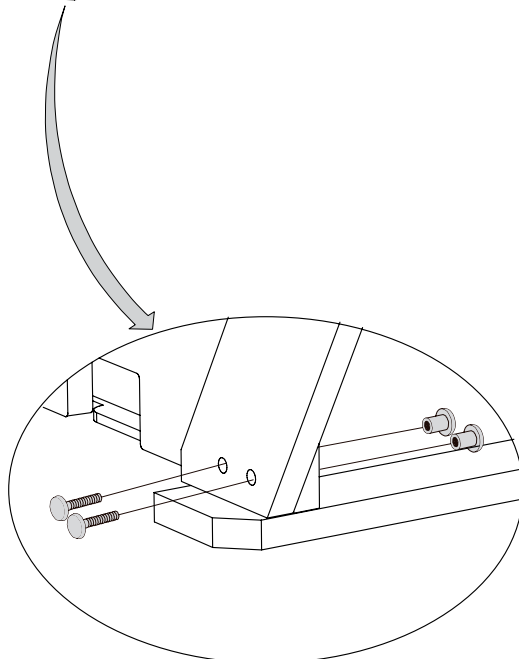

Sand / water table

547.9 x 17.5 x 88mm

4

4x

s2

8x

s3

8x

FINISH