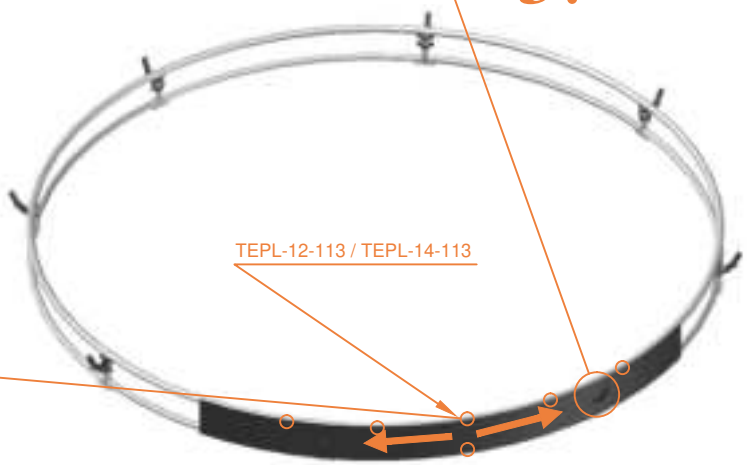

Model 12-FL / Model 14-FL

Aryna

Round trampolines

Assembly manual

Model 12-FL / Model 14-FL

	Model 12-FL ø365cm			Model 14-FL ø430cm		
	Quantity	Part number		Quantity	Part number	
Jumping mat	1	TEPL-12-222		1	TEPL-14-222	
Galvanized spring L=215mm ø3.2mm	80	TEPL-200-211/A		96	TEPL-200-211/A	
Safety pad	1	TEPL-12-333-FL-green or AVGR-12-333-FL-grey or ABVL-12-333-FL-black		1	TEPL-14-333-FL-green or AVGR-14-333-FL-grey or ABVL-14-333-FL-black	
Fastener for safety pad	24	TEPL-ELAS-D		24	TEPL-ELAS-D	
Fastener for safety pad	24	TEPL-ELAS-B		24	TEPL-ELAS-B	
C-tube	4	TEPL-12-FL-114		4	TEPL-14-FL-114	
H-tube	4	TEPL-12-FL-115		4	TEPL-14-FL-115	
C-tube	4	TEPL-12-113		4	TEPL-14-113	
K-tube	4	TEPL-12-114		4	TEPL-14-114	
Tool for spring	1	TOOL-SPRING		1	TOOL-SPRING	
Screw	8	M8-16		8	M8-16	

11.

12.

16.

TEPL-ELAS-D

TEPL-ELAS-B

TEPL-ELAS-B

Safety net for Model 12 - FL / Model 14 - FL

	Model-12-FL ø365cm			Model-14-FL ø430cm		
	Quantity	Part number		Quantity	Part number	
Pole with sleeve for safety net	8	AVBL-12-802-A + AVBL-12-802-C		8	AVBL-12-802-A + AVBL-12-802-C	
Pole for safety net	8	AVBL-12-802-B		8	AVBL-14-802-B	
Clamp	8	CLAMP-TOOL-SN 12		8	CLAMP-TOOL-SN 14	
Fiberglass Rod	1set	FIBERGLASS-ROD-12		1set	FIBERGLASS-ROD-14	
Fastener for safety net	8			16	TEPL-ELAS-C	
Screw M6x30	8	M6x30 ANBL-12		8	M6x30	
Safety net	1	ANBL-12		1	ANBL-14	
Straps for safety net	8	TEPL-BAND		8	TEPL-BAND	
Closure for safety net	2	TEPL-KNOOPJE		2	TEPL-KNOOPJE	
Screw M8	32	M8-20		32	M8-20	
Allen key	2	ALLEN-KEY		2	ALLEN-KEY	
Wrench	2	WRENCH		2	WRENCH	
Cap	8	TOP-CAP-BD		8	TOP-CAP-BD	

4.

5.

TEPL-12-113 / TEPL-14-113

6.

7.

8.

9.

10.