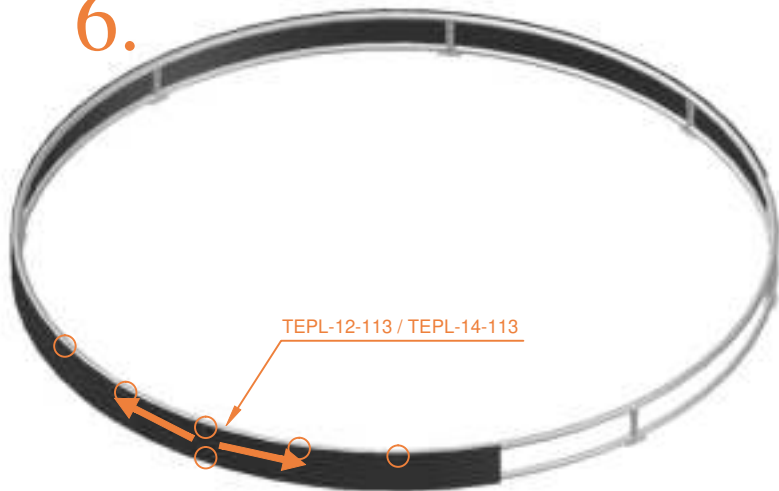

	Model 12-FL Ø365cm			Model 14-FL Ø430cm		
	Quantity	Part number		Quantity	Part number	
Plastic plate	4	2112-121		4	2114-121	
Parker screw	32	M4-16		32	M4-16	
Measuring rod L=220mm	1	MEASURING-ROD/A		1	MEASURING-ROD/A	
Measuring rod L=800mm	1	MEASURING-ROD/B		1	MEASURING-ROD/B	
Users Manual	1	208010101		1	208010101	
Warning Card	1	208040101		1	208040101	
Tie rip for warning card	1	209010102		1	209010102	
Safety manual	1	208010301		1	208010301	

TEPL-12-fl-114 / TEPL-14-fl-114

4.

5.

6.

7.

8.

9.

10.

11.

12.

16.

TEPL-ELAS-D

TEPL-ELAS-B

TEPL-ELAS-B

Safety net for Model 12 - FL / Model 14 - FL

	Model-12-FL ø365cm			Model-14-FL ø430cm		
	Quantity	Part number		Quantity	Part number	
Pole with sleeve for safety net	8	AVBL-12-802-A + AVBL-12-802-C		8	AVBL-12-802-A + AVBL-12-802-C	
Pole for safety net	8	AVBL-12-802-B		8	AVBL-14-802-B	
Clamp	8	CLAMP-TOOL-SN 12		8	CLAMP-TOOL-SN 14	
Fiberglass Rod	1set	FIBERGLASS-ROD-12		1set	FIBERGLASS-ROD-14	
Fastener for safety net	8			16	TEPL-ELAS-C	
Screw M6x30	8	M6x30 ANBL-12		8	M6x30	
Safety net	1	ANBL-12		1	ANBL-14	
Straps for safety net	8	TEPL-BAND		8	TEPL-BAND	
Closure for safety net	2	TEPL-KNOOPJE		2	TEPL-KNOOPJE	
Screw M8	32	M8-20		32	M8-20	
Allen key	2	ALLEN-KEY		2	ALLEN-KEY	
Wrench	2	WRENCH		2	WRENCH	
Cap	8	TOP-CAP-BD		8	TOP-CAP-BD	