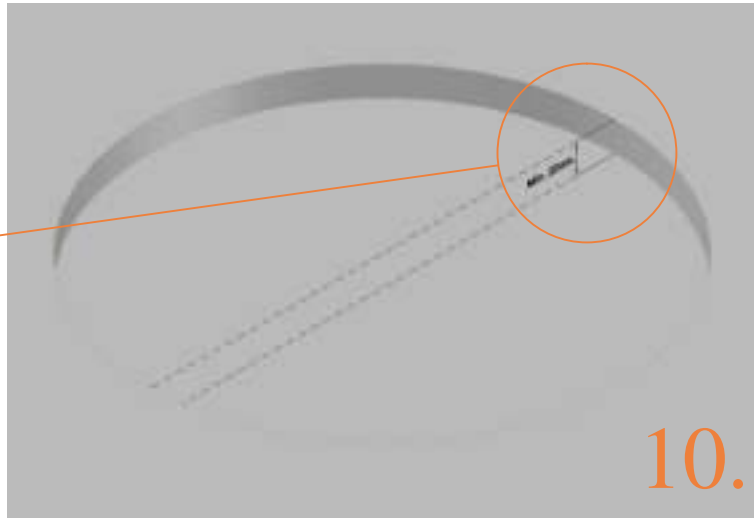

	Model 12-FL Ø365cm			Model 14-FL Ø430cm		
	Quantity	Part number		Quantity	Part number	
Plastic plate	4	2112-121		4	2114-121	
Parker screw	32	M4-16		32	M4-16	
Measuring rod L=220mm	1	MEASURING-ROD/A		1	MEASURING-ROD/A	
Measuring rod L=800mm	1	MEASURING-ROD/B		1	MEASURING-ROD/B	
Users Manual	1	208010101		1	208010101	
Warning Card	1	208040101		1	208040101	
Tie rip for warning card	1	209010102		1	209010102	
Safety manual	1	208010301		1	208010301	

TEPL-12-fl-114 / TEPL-14-fl-114

4.

5.

6.

7.

8.

9.

10.