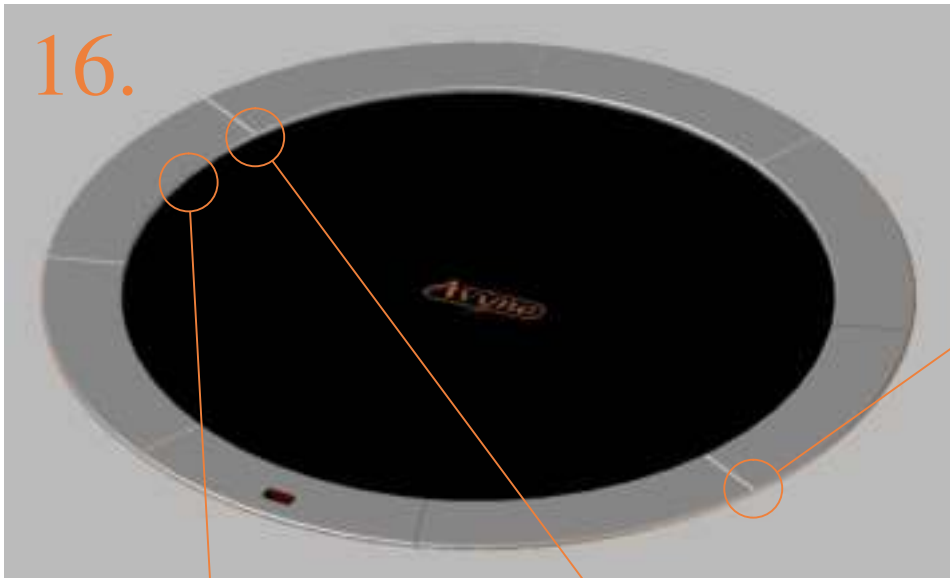

16.

TEPL-ELAS-D