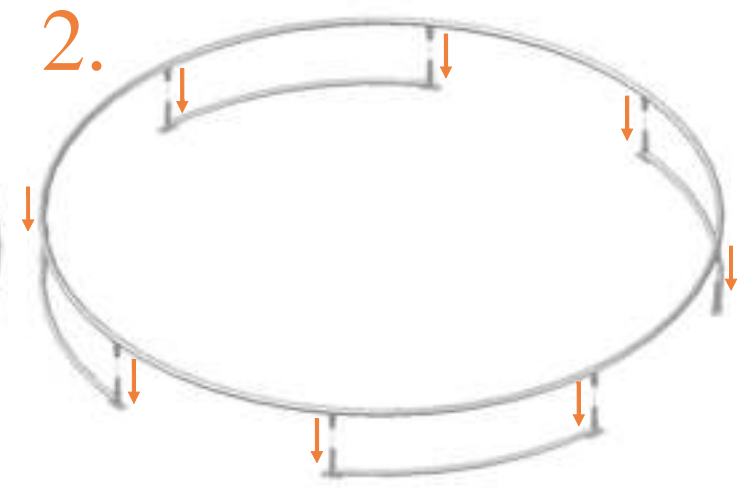

Model 12-FL / Model 14-FL

Aryna

Round trampolines

Assembly manual

Model 12-FL / Model 14-FL

	Model 12-FL ø365cm			Model 14-FL ø430cm		
	Quantity	Part number		Quantity	Part number	
Jumping mat	1	TEPL-12-222		1	TEPL-14-222	
Galvanized spring L=215mm ø3.2mm	80	TEPL-200-211/A		96	TEPL-200-211/A	
Safety pad	1	TEPL-12-333-FL-green or AVGR-12-333-FL-grey or ABVL-12-333-FL-black		1	TEPL-14-333-FL-green or AVGR-14-333-FL-grey or ABVL-14-333-FL-black	
Fastener for safety pad	24	TEPL-ELAS-D		24	TEPL-ELAS-D	
Fastener for safety pad	24	TEPL-ELAS-B		24	TEPL-ELAS-B	
C-tube	4	TEPL-12-FL-114		4	TEPL-14-FL-114	
H-tube	4	TEPL-12-FL-115		4	TEPL-14-FL-115	
C-tube	4	TEPL-12-113		4	TEPL-14-113	
K-tube	4	TEPL-12-114		4	TEPL-14-114	
Tool for spring	1	TOOL-SPRING		1	TOOL-SPRING	
Screw	8	M8-16		8	M8-16	

	Model 12-FL Ø365cm			Model 14-FL Ø430cm		
	Quantity	Part number		Quantity	Part number	
Plastic plate	4	2112-121		4	2114-121	
Parker screw	32	M4-16		32	M4-16	
Measuring rod L=220mm	1	MEASURING-ROD/A		1	MEASURING-ROD/A	
Measuring rod L=800mm	1	MEASURING-ROD/B		1	MEASURING-ROD/B	
Users Manual	1	208010101		1	208010101	
Warning Card	1	208040101		1	208040101	
Tie rip for warning card	1	209010102		1	209010102	
Safety manual	1	208010301		1	208010301	