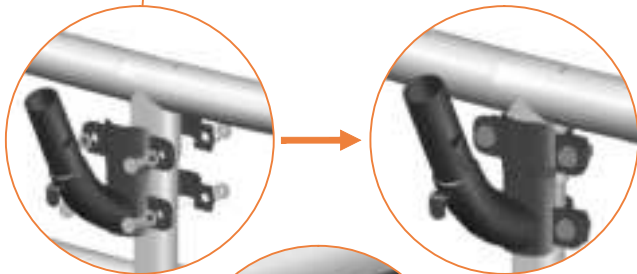

4.

5.

TEPL-12-113 / TEPL-14-113

6.