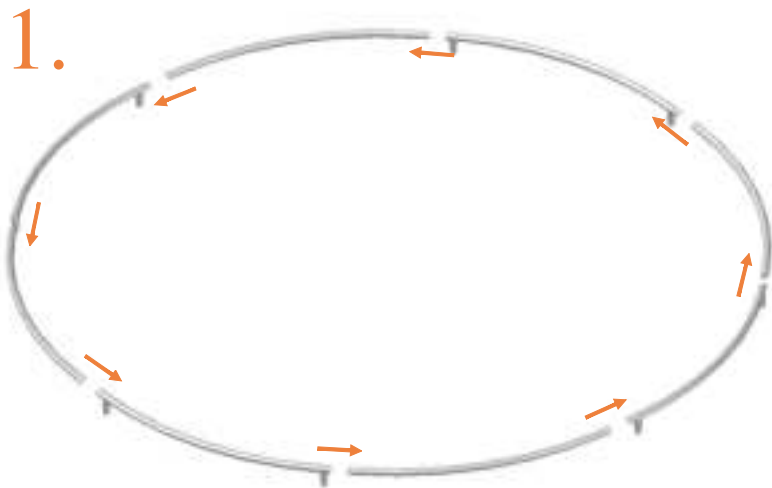

Model 12-FL / Model 14-FL

Aryna

Round trampolines

Assembly manual

Model 12-FL / Model 14-FL

	Model 12-FL ø365cm			Model 14-FL ø430cm		
	Quantity	Part number		Quantity	Part number	
Jumping mat	1	TEPL-12-222		1	TEPL-14-222	
Galvanized spring L=215mm ø3.2mm	80	TEPL-200-211/A		96	TEPL-200-211/A	
Safety pad	1	TEPL-12-333-FL-green or AVGR-12-333-FL-grey or ABVL-12-333-FL-black		1	TEPL-14-333-FL-green or AVGR-14-333-FL-grey or ABVL-14-333-FL-black	
Fastener for safety pad	24	TEPL-ELAS-D		24	TEPL-ELAS-D	
Fastener for safety pad	24	TEPL-ELAS-B		24	TEPL-ELAS-B	
C-tube	4	TEPL-12-FL-114		4	TEPL-14-FL-114	
H-tube	4	TEPL-12-FL-115		4	TEPL-14-FL-115	
C-tube	4	TEPL-12-113		4	TEPL-14-113	
K-tube	4	TEPL-12-114		4	TEPL-14-114	
Tool for spring	1	TOOL-SPRING		1	TOOL-SPRING	
Screw	8	M8-16		8	M8-16	

	Model 12-FL Ø365cm			Model 14-FL Ø430cm		
	Quantity	Part number		Quantity	Part number	
Plastic plate	4	2112-121		4	2114-121	
Parker screw	32	M4-16		32	M4-16	
Measuring rod L=220mm	1	MEASURING-ROD/A		1	MEASURING-ROD/A	
Measuring rod L=800mm	1	MEASURING-ROD/B		1	MEASURING-ROD/B	
Users Manual	1	208010101		1	208010101	
Warning Card	1	208040101		1	208040101	
Tie rip for warning card	1	209010102		1	209010102	
Safety manual	1	208010301		1	208010301	