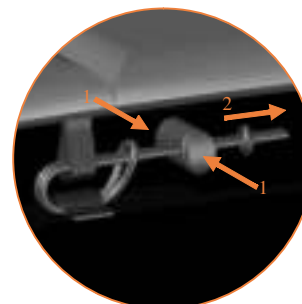

11.

12.

16.

TEPL-ELAS-D

TEPL-ELAS-B

TEPL-ELAS-B

Safety net for Model 12 - FL / Model 14 - FL

	Model-12-FL ø365cm			Model-14-FL ø430cm		
	Quantity	Part number		Quantity	Part number	
Pole with sleeve for safety net	8	AVBL-12-802-A + AVBL-12-802-C		8	AVBL-12-802-A + AVBL-12-802-C	
Pole for safety net	8	AVBL-12-802-B		8	AVBL-14-802-B	
Clamp	8	CLAMP-TOOL-SN 12		8	CLAMP-TOOL-SN 14	
Fiberglass Rod	1set	FIBERGLASS-ROD-12		1set	FIBERGLASS-ROD-14	
Fastener for safety net	8			16	TEPL-ELAS-C	
Screw M6x30	8	M6x30 ANBL-12		8	M6x30	
Safety net	1	ANBL-12		1	ANBL-14	
Straps for safety net	8	TEPL-BAND		8	TEPL-BAND	
Closure for safety net	2	TEPL-KNOOPJE		2	TEPL-KNOOPJE	
Screw M8	32	M8-20		32	M8-20	
Allen key	2	ALLEN-KEY		2	ALLEN-KEY	
Wrench	2	WRENCH		2	WRENCH	
Cap	8	TOP-CAP-BD		8	TOP-CAP-BD	