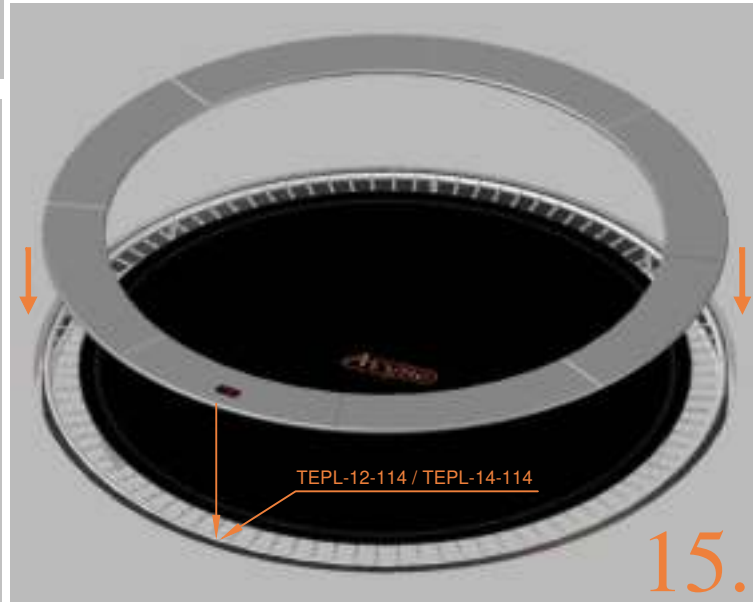

Model 12-FL / Model 14-FL

Aryna

Round trampolines

Assembly manual

Model 12-FL / Model 14-FL

	Model 12-FL ø365cm			Model 14-FL ø430cm		
	Quantity	Part number		Quantity	Part number	
Jumping mat	1	TEPL-12-222		1	TEPL-14-222	
Galvanized spring L=215mm ø3.2mm	80	TEPL-200-211/A		96	TEPL-200-211/A	
Safety pad	1	TEPL-12-333-FL-green or AVGR-12-333-FL-grey or ABVL-12-333-FL-black		1	TEPL-14-333-FL-green or AVGR-14-333-FL-grey or ABVL-14-333-FL-black	
Fastener for safety pad	24	TEPL-ELAS-D		24	TEPL-ELAS-D	
Fastener for safety pad	24	TEPL-ELAS-B		24	TEPL-ELAS-B	
C-tube	4	TEPL-12-FL-114		4	TEPL-14-FL-114	
H-tube	4	TEPL-12-FL-115		4	TEPL-14-FL-115	
C-tube	4	TEPL-12-113		4	TEPL-14-113	
K-tube	4	TEPL-12-114		4	TEPL-14-114	
Tool for spring	1	TOOL-SPRING		1	TOOL-SPRING	
Screw	8	M8-16		8	M8-16	

TEPL-12-fl-114 / TEPL-14-fl-114

4.

5.

6.

7.

8.

9.

10.

11.

12.

16.

TEPL-ELAS-D

TEPL-ELAS-B

TEPL-ELAS-B

Safety net for Model 12 - FL / Model 14 - FL

	Model-12-FL ø365cm			Model-14-FL ø430cm		
	Quantity	Part number		Quantity	Part number	
Pole with sleeve for safety net	8	AVBL-12-802-A + AVBL-12-802-C		8	AVBL-12-802-A + AVBL-12-802-C	
Pole for safety net	8	AVBL-12-802-B		8	AVBL-14-802-B	
Clamp	8	CLAMP-TOOL-SN 12		8	CLAMP-TOOL-SN 14	
Fiberglass Rod	1set	FIBERGLASS-ROD-12		1set	FIBERGLASS-ROD-14	
Fastener for safety net	8			16	TEPL-ELAS-C	
Screw M6x30	8	M6x30 ANBL-12		8	M6x30	
Safety net	1	ANBL-12		1	ANBL-14	
Straps for safety net	8	TEPL-BAND		8	TEPL-BAND	
Closure for safety net	2	TEPL-KNOOPJE		2	TEPL-KNOOPJE	
Screw M8	32	M8-20		32	M8-20	
Allen key	2	ALLEN-KEY		2	ALLEN-KEY	
Wrench	2	WRENCH		2	WRENCH	
Cap	8	TOP-CAP-BD		8	TOP-CAP-BD	