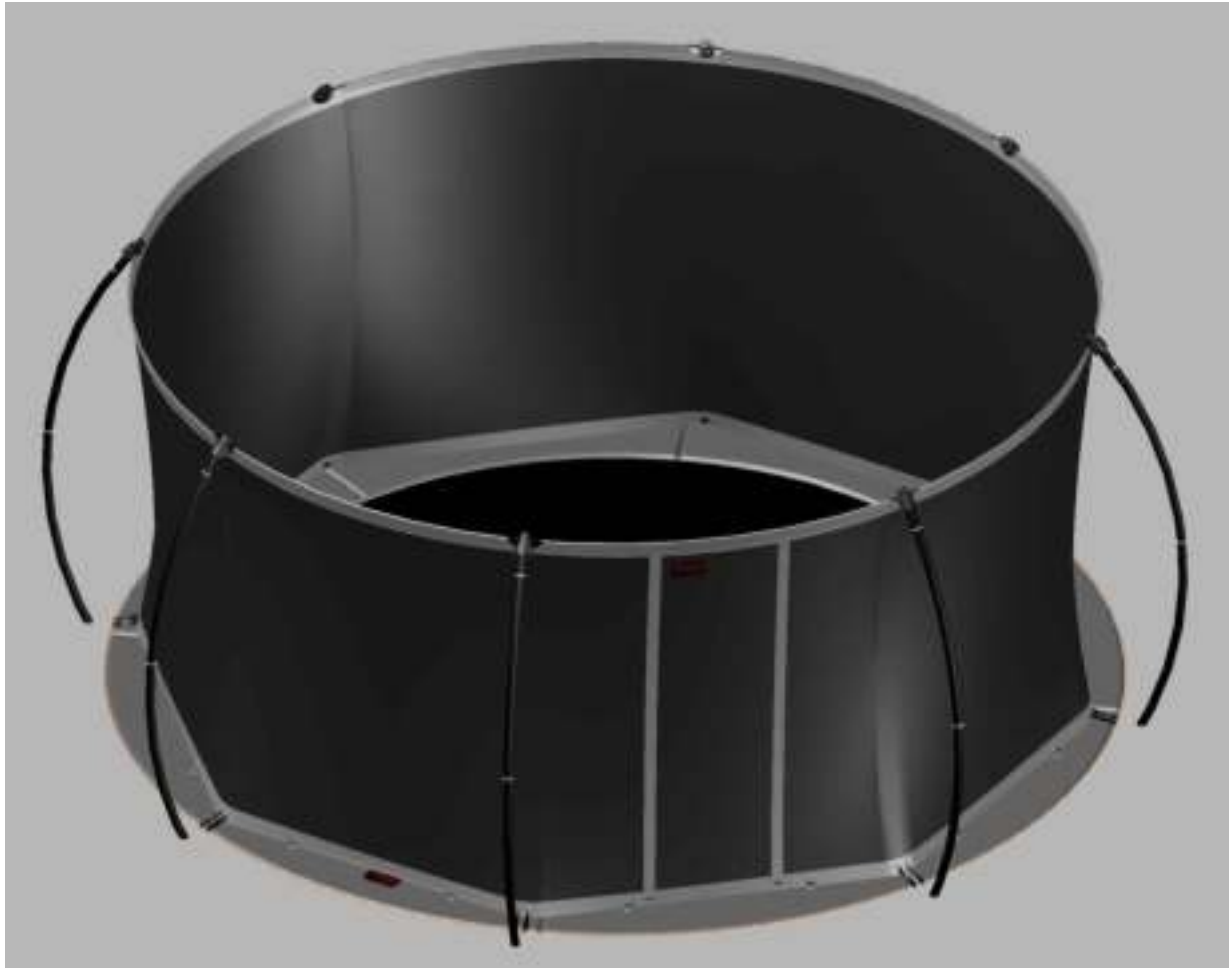

Model 12-FL / Model 14-FL

Aryna

Round trampolines

Assembly manual

Model 12-FL / Model 14-FL

	Model 12-FL ø365cm			Model 14-FL ø430cm		
	Quantity	Part number		Quantity	Part number	
Jumping mat	1	TEPL-12-222		1	TEPL-14-222	
Galvanized spring L=215mm ø3.2mm	80	TEPL-200-211/A		96	TEPL-200-211/A	
Safety pad	1	TEPL-12-333-FL-green or AVGR-12-333-FL-grey or ABVL-12-333-FL-black		1	TEPL-14-333-FL-green or AVGR-14-333-FL-grey or ABVL-14-333-FL-black	
Fastener for safety pad	24	TEPL-ELAS-D		24	TEPL-ELAS-D	
Fastener for safety pad	24	TEPL-ELAS-B		24	TEPL-ELAS-B	
C-tube	4	TEPL-12-FL-114		4	TEPL-14-FL-114	
H-tube	4	TEPL-12-FL-115		4	TEPL-14-FL-115	
C-tube	4	TEPL-12-113		4	TEPL-14-113	
K-tube	4	TEPL-12-114		4	TEPL-14-114	
Tool for spring	1	TOOL-SPRING		1	TOOL-SPRING	
Screw	8	M8-16		8	M8-16	

11.

12.

16.

TEPL-ELAS-D

TEPL-ELAS-B

TEPL-ELAS-B

Safety net for Model 12 - FL / Model 14 - FL

	Model-12-FL ø365cm			Model-14-FL ø430cm		
	Quantity	Part number		Quantity	Part number	
Pole with sleeve for safety net	8	AVBL-12-802-A + AVBL-12-802-C		8	AVBL-12-802-A + AVBL-12-802-C	
Pole for safety net	8	AVBL-12-802-B		8	AVBL-14-802-B	
Clamp	8	CLAMP-TOOL-SN 12		8	CLAMP-TOOL-SN 14	
Fiberglass Rod	1set	FIBERGLASS-ROD-12		1set	FIBERGLASS-ROD-14	
Fastener for safety net	8			16	TEPL-ELAS-C	
Screw M6x30	8	M6x30 ANBL-12		8	M6x30	
Safety net	1	ANBL-12		1	ANBL-14	
Straps for safety net	8	TEPL-BAND		8	TEPL-BAND	
Closure for safety net	2	TEPL-KNOOPJE		2	TEPL-KNOOPJE	
Screw M8	32	M8-20		32	M8-20	
Allen key	2	ALLEN-KEY		2	ALLEN-KEY	
Wrench	2	WRENCH		2	WRENCH	
Cap	8	TOP-CAP-BD		8	TOP-CAP-BD	