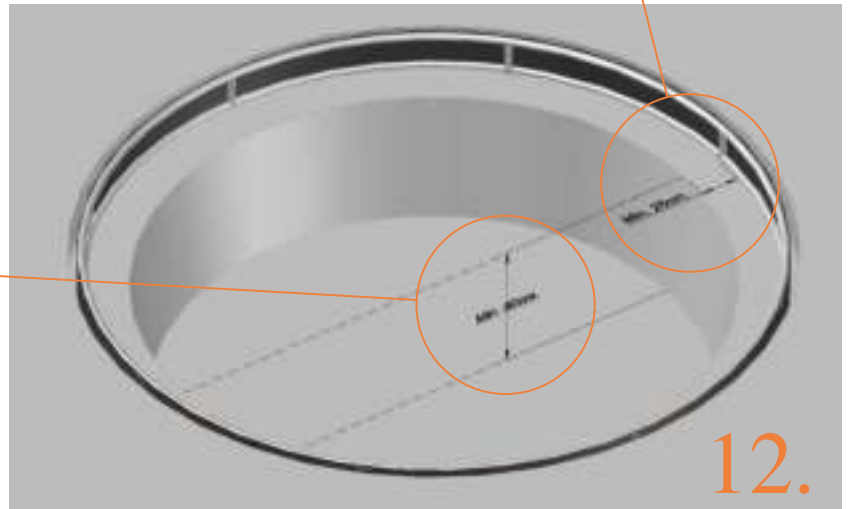

	Model 12-FL Ø365cm			Model 14-FL Ø430cm		
	Quantity	Part number		Quantity	Part number	
Plastic plate	4	2112-121		4	2114-121	
Parker screw	32	M4-16		32	M4-16	
Measuring rod L=220mm	1	MEASURING-ROD/A		1	MEASURING-ROD/A	
Measuring rod L=800mm	1	MEASURING-ROD/B		1	MEASURING-ROD/B	
Users Manual	1	208010101		1	208010101	
Warning Card	1	208040101		1	208040101	
Tie rip for warning card	1	209010102		1	209010102	
Safety manual	1	208010301		1	208010301	

TEPL-12-fl-114 / TEPL-14-fl-114

4.

5.

6.

7.

8.

9.

10.

11.

12.

16.

TEPL-ELAS-D

TEPL-ELAS-B

TEPL-ELAS-B

Safety net for Model 12 - FL / Model 14 - FL

	Model-12-FL ø365cm			Model-14-FL ø430cm		
	Quantity	Part number		Quantity	Part number	
Pole with sleeve for safety net	8	AVBL-12-802-A + AVBL-12-802-C		8	AVBL-12-802-A + AVBL-12-802-C	
Pole for safety net	8	AVBL-12-802-B		8	AVBL-14-802-B	
Clamp	8	CLAMP-TOOL-SN 12		8	CLAMP-TOOL-SN 14	
Fiberglass Rod	1set	FIBERGLASS-ROD-12		1set	FIBERGLASS-ROD-14	
Fastener for safety net	8			16	TEPL-ELAS-C	
Screw M6x30	8	M6x30 ANBL-12		8	M6x30	
Safety net	1	ANBL-12		1	ANBL-14	
Straps for safety net	8	TEPL-BAND		8	TEPL-BAND	
Closure for safety net	2	TEPL-KNOOPJE		2	TEPL-KNOOPJE	
Screw M8	32	M8-20		32	M8-20	
Allen key	2	ALLEN-KEY		2	ALLEN-KEY	
Wrench	2	WRENCH		2	WRENCH	
Cap	8	TOP-CAP-BD		8	TOP-CAP-BD	