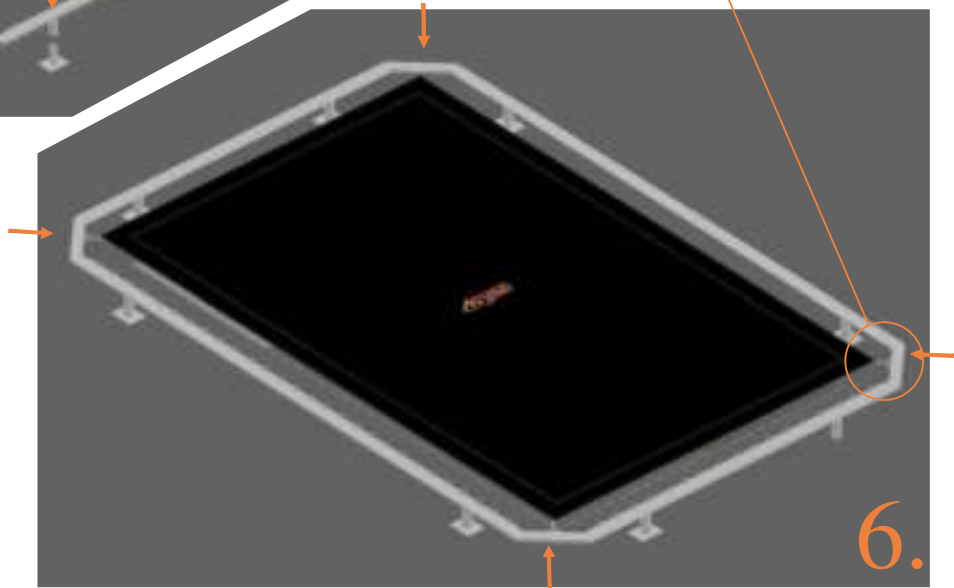

Model 223-I / Model 234-I
Model 238-I

Avyna

Rectangular trampolines

Assembly manual

Model 223-I / Model 234-I
Model 238-I

		Model 223-I APPROX 305x225cm		Model 234-I APPROX 340x240cm		Model 238-I APPROX 380x255cm	
		Quantity	Part number	Quantity	Part number	Quantity	Part number
Jumping mat		1	TEPL-223-I-222	1	TEPL-234-I-222	1	TEPL-238-I-222
Galvanized spring L=215mm Ø3.2mm			TEPL-200-211/A	78	TEPL-200-211/A	90	TEPL-200-211/A
Galvanized spring L=175mm Ø3.2mm		74	TEPL-200-211/C	4	TEPL-200-211/C	4	TEPL-200-211/C
Galvanized spring L=140mm Ø3.2mm		4	TEPL-200-211/E				
Safety pad		1	TEPL-223-I-333-green or AVGR-223-I-333-grey or CAM-223-I-333-camouflage OR AVBL-223-I-black	1	TEPL-234-I-333-green or AVGR-234-I-333-grey or CAM-234-I-333-camouflage OR AVBL-234-I-black	1	TEPL-238-I-333-green or AVGR-238-I-333-grey or CAM-238-I-333-camouflage or AVBL-238-I-333-black
Fastener for Safety pad		8	TEPL-ELAS-A	12	TEPL-ELAS-A	12	TEPL-ELAS-A
Inground pin		8	TEPL-PIN	8	TEPL-PIN	8	TEPL-PIN
K-tube		2	TEPL-223-1141	2	TEPL-234-1141	2	TEPL-238-1141

		Model 223-I APPROX 305x225cm		Model 234-I APPROX 340x240cm		Model 238-I APPROX 380x255cm	
		Quantity	Part number	Quantity	Part number	Quantity	Part number
C-tube		2	TEPL-223-112	2	TEPL-234-112	2	TEPL-238-112
Tool for spring		1	TOOL-SPRING	1	TOOL-SPRING	1	TOOL-SPRING
Inground pin		8	TEPL-SP-PIN	12	TEPL-SP-PIN	12	TEPL-SP-PIN
Fastener for Safety pad		20	TEPL-ELAS-B	20	TEPL-ELAS-B	20	TEPL-ELAS-B
Users Manual		1	208010101	1	208010101	1	208010101
Warning Card		1	208040101	1	208040101	1	208040101
Tie rip for warning card		1	209010102	1	209010102	1	209010102
Safety manual		1	208010301	1	208010301	1	208010301

1.

2.

3.

223-I : Max 20cm
234-I / 238-I : Max 25cm

223-I : Min 60cm
234-I / 238-I : Min 80cm

4.

5.

223: 4x spring 140mm
234 / 238 :4x spring 175mm