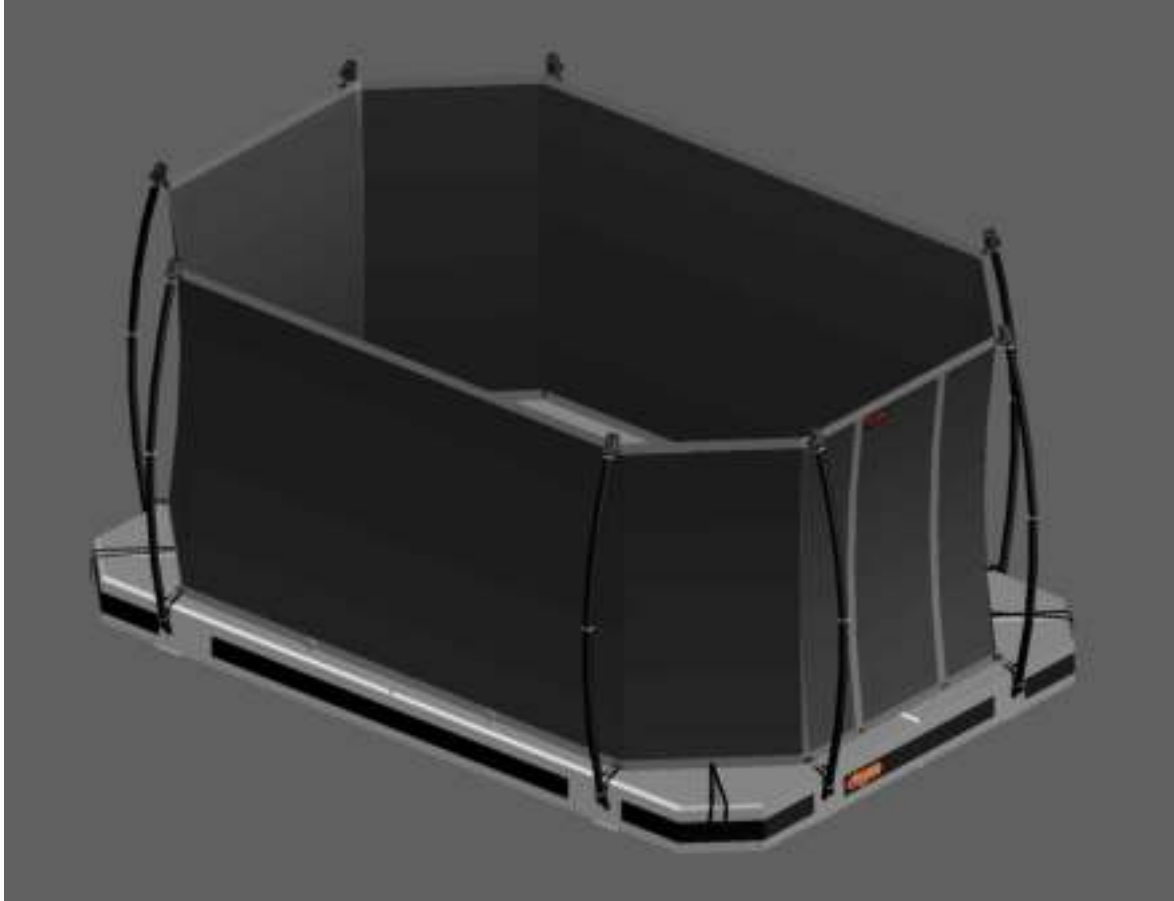

Model 223-I / Model 234-I / Model 238-I