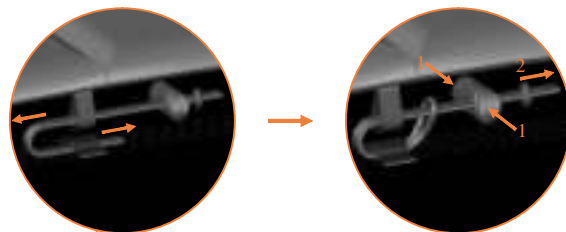

9.

TEPL-ELAS-B