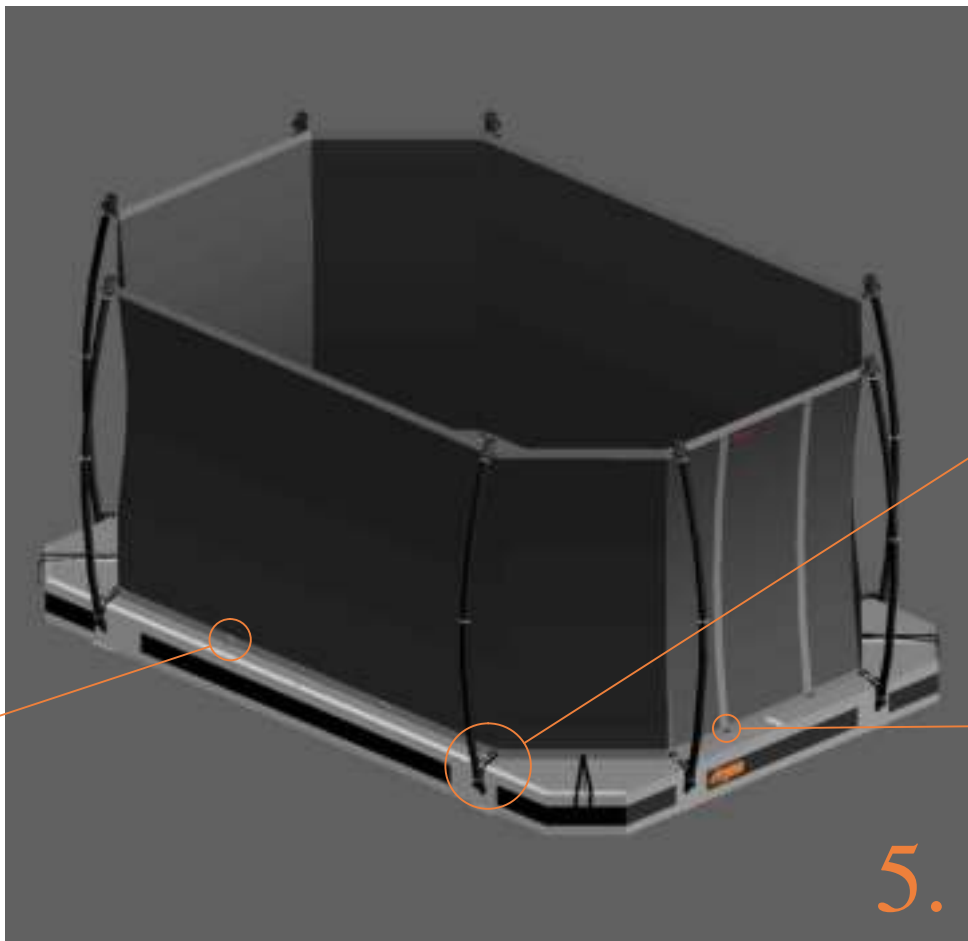

TEPL-ELAS-C

5.