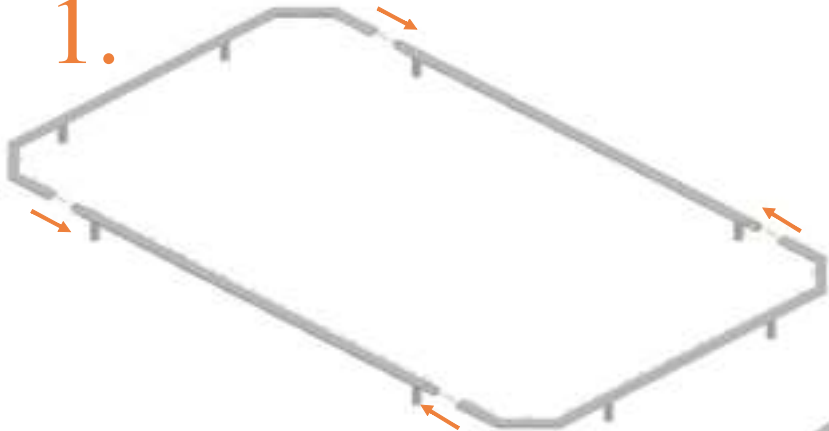

Model 223-I / Model 234-I
Model 238-I

Avyna

Rectangular trampolines

Assembly manual

Model 223-I / Model 234-I
Model 238-I

		Model 223-I APPROX 305x225cm		Model 234-I APPROX 340x240cm		Model 238-I APPROX 380x255cm	
		Quantity	Part number	Quantity	Part number	Quantity	Part number
Jumping mat		1	TEPL-223-I-222	1	TEPL-234-I-222	1	TEPL-238-I-222
Galvanized spring L=215mm Ø3.2mm			TEPL-200-211/A	78	TEPL-200-211/A	90	TEPL-200-211/A
Galvanized spring L=175mm Ø3.2mm		74	TEPL-200-211/C	4	TEPL-200-211/C	4	TEPL-200-211/C
Galvanized spring L=140mm Ø3.2mm		4	TEPL-200-211/E				
Safety pad		1	TEPL-223-I-333-green or AVGR-223-I-333-grey or CAM-223-I-333-camouflage OR AVBL-223-I-black	1	TEPL-234-I-333-green or AVGR-234-I-333-grey or CAM-234-I-333-camouflage OR AVBL-234-I-black	1	TEPL-238-I-333-green or AVGR-238-I-333-grey or CAM-238-I-333-camouflage or AVBL-238-I-333-black
Fastener for Safety pad		8	TEPL-ELAS-A	12	TEPL-ELAS-A	12	TEPL-ELAS-A
Inground pin		8	TEPL-PIN	8	TEPL-PIN	8	TEPL-PIN
K-tube		2	TEPL-223-1141	2	TEPL-234-1141	2	TEPL-238-1141

		Model 223-I APPROX 305x225cm		Model 234-I APPROX 340x240cm		Model 238-I APPROX 380x255cm	
		Quantity	Part number	Quantity	Part number	Quantity	Part number
C-tube		2	TEPL-223-112	2	TEPL-234-112	2	TEPL-238-112
Tool for spring		1	TOOL-SPRING	1	TOOL-SPRING	1	TOOL-SPRING
Inground pin		8	TEPL-SP-PIN	12	TEPL-SP-PIN	12	TEPL-SP-PIN
Fastener for Safety pad		20	TEPL-ELAS-B	20	TEPL-ELAS-B	20	TEPL-ELAS-B
Users Manual		1	208010101	1	208010101	1	208010101
Warning Card		1	208040101	1	208040101	1	208040101
Tie rip for warning card		1	209010102	1	209010102	1	209010102
Safety manual		1	208010301	1	208010301	1	208010301

1.

2.

3.

223-I : Max 20cm
234-I / 238-I : Max 25cm

223-I : Min 60cm
234-I / 238-I : Min 80cm

4.

5.

223: 4x spring 140mm
234 / 238 :4x spring 175mm