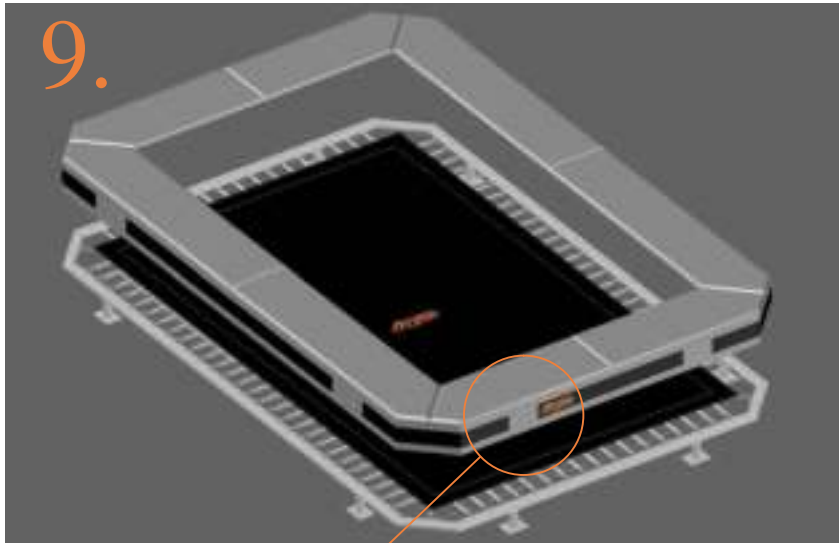

9.

TEPL-ELAS-B