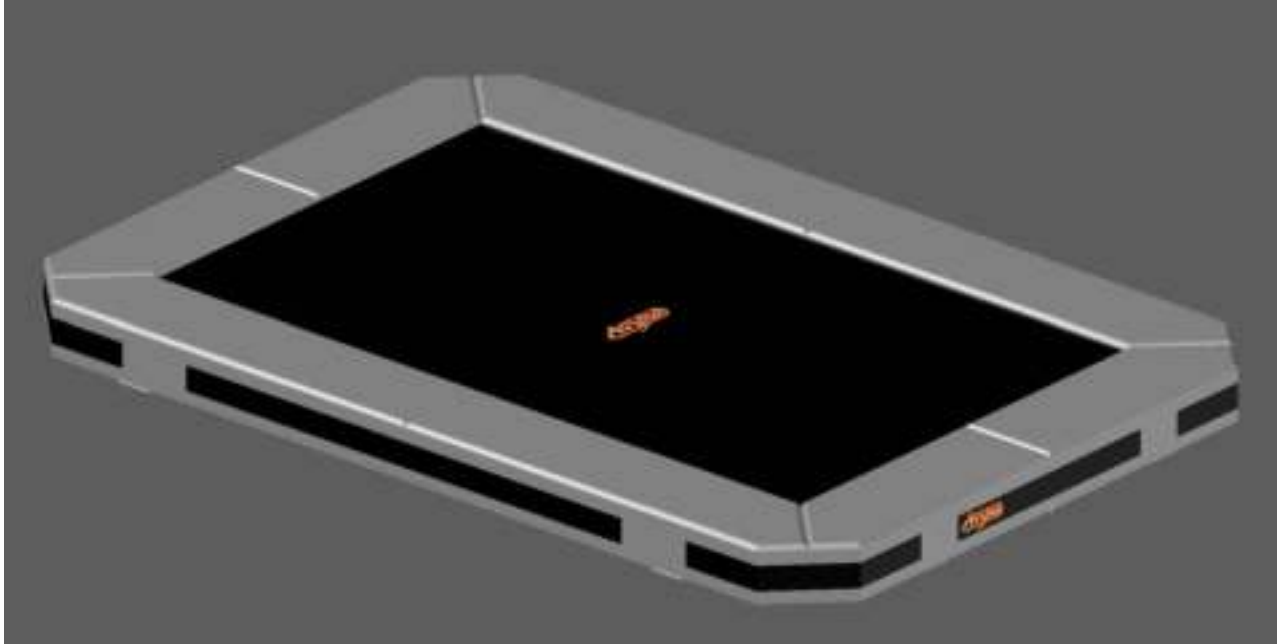

Model 223-I / Model 234-I
Model 238-I

Avyna

Rectangular trampolines

Assembly manual

Model 223-I / Model 234-I
Model 238-I

		Model 223-I APPROX 305x225cm		Model 234-I APPROX 340x240cm		Model 238-I APPROX 380x255cm	
		Quantity	Part number	Quantity	Part number	Quantity	Part number
Jumping mat		1	TEPL-223-I-222	1	TEPL-234-I-222	1	TEPL-238-I-222
Galvanized spring L=215mm Ø3.2mm			TEPL-200-211/A	78	TEPL-200-211/A	90	TEPL-200-211/A
Galvanized spring L=175mm Ø3.2mm		74	TEPL-200-211/C	4	TEPL-200-211/C	4	TEPL-200-211/C
Galvanized spring L=140mm Ø3.2mm		4	TEPL-200-211/E				
Safety pad		1	TEPL-223-I-333-green or AVGR-223-I-333-grey or CAM-223-I-333-camouflage OR AVBL-223-I-black	1	TEPL-234-I-333-green or AVGR-234-I-333-grey or CAM-234-I-333-camouflage OR AVBL-234-I-black	1	TEPL-238-I-333-green or AVGR-238-I-333-grey or CAM-238-I-333-camouflage or AVBL-238-I-333-black
Fastener for Safety pad		8	TEPL-ELAS-A	12	TEPL-ELAS-A	12	TEPL-ELAS-A
Inground pin		8	TEPL-PIN	8	TEPL-PIN	8	TEPL-PIN
K-tube		2	TEPL-223-1141	2	TEPL-234-1141	2	TEPL-238-1141

		Model 223-I APPROX 305x225cm		Model 234-I APPROX 340x240cm		Model 238-I APPROX 380x255cm	
		Quantity	Part number	Quantity	Part number	Quantity	Part number
C-tube		2	TEPL-223-112	2	TEPL-234-112	2	TEPL-238-112
Tool for spring		1	TOOL-SPRING	1	TOOL-SPRING	1	TOOL-SPRING
Inground pin		8	TEPL-SP-PIN	12	TEPL-SP-PIN	12	TEPL-SP-PIN
Fastener for Safety pad		20	TEPL-ELAS-B	20	TEPL-ELAS-B	20	TEPL-ELAS-B
Users Manual		1	208010101	1	208010101	1	208010101
Warning Card		1	208040101	1	208040101	1	208040101
Tie rip for warning card		1	209010102	1	209010102	1	209010102
Safety manual		1	208010301	1	208010301	1	208010301