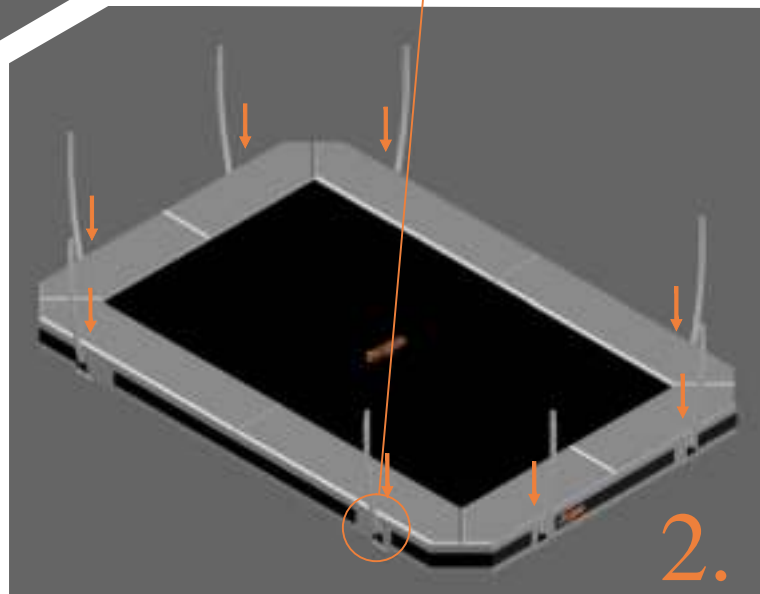

10.

Model 223-I / Model 234-I / Model 238-I

		Model-223-I APPROX 305x225cm		Model-234-I APPROX 340x240cm		Model-238-I APPROX 380x255cm	
		Quantity	Part number	Quantity	Part number	Quantity	Part number
Pole with sleeve for safety net		8	AVBL-223-i-802 A	8	AVBL-234-i-802 A	8	AVBL-238-i-802 A
Pole for safety net		8	AVBL-223-i-802 B	8	AVBL-234-i-802 B	8	AVBL-238-i-802 B
Clamp		8	CLAMP-TOOL-SN 223-i	8	CLAMP-TOOL-SN 234-i	8	CLAMP-TOOL-SN 238-i
Screw M6x30		8	M6x30	8	M6x30	8	M6x30
Safety net		1	ANBL-223-I	1	ANBL-234-I	1	ANBL-238-I
Straps for safety net		20	TEPL-BAND 16x short: 1,0m 4x long: 1,5m	20	TEPL-BAND 16x short: 1,0m 4x long: 1,5m	20	TEPL-BAND 16x short: 1,0m 4x long: 1,5m
Closure for safety net		2	TEPL-KNOOPJE	2	TEPL-KNOOPJE	2	TEPL-KNOOPJE
Fastening for safety net		10	TEPL-ELAS-C	10	TEPL-ELAS-C	10	TEPL-ELASTIEK
Screw M8		16	M8-25	16	M8-25	16	M8-25
Allen key		2	ALLEN-KEY	2	ALLEN-KEY	2	ALLEN-KEY
Wrench		2	WRENCH	2	WRENCH	2	WRENCH