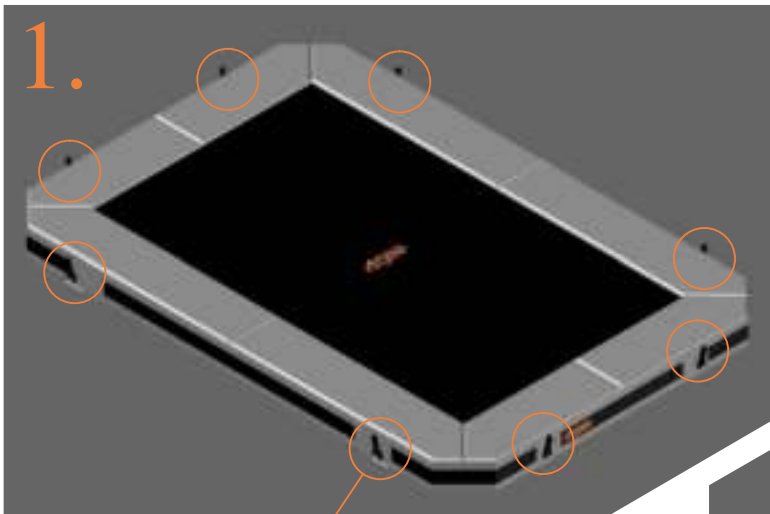

10.

Model 223-I / Model 234-I / Model 238-I

		Model-223-I APPROX 305x225cm		Model-234-I APPROX 340x240cm		Model-238-I APPROX 380x255cm	
		Quantity	Part number	Quantity	Part number	Quantity	Part number
Pole with sleeve for safety net		8	AVBL-223-i-802 A	8	AVBL-234-i-802 A	8	AVBL-238-i-802 A
Pole for safety net		8	AVBL-223-i-802 B	8	AVBL-234-i-802 B	8	AVBL-238-i-802 B
Clamp		8	CLAMP-TOOL-SN 223-i	8	CLAMP-TOOL-SN 234-i	8	CLAMP-TOOL-SN 238-i
Screw M6x30		8	M6x30	8	M6x30	8	M6x30
Safety net		1	ANBL-223-I	1	ANBL-234-I	1	ANBL-238-I
Straps for safety net		20	TEPL-BAND 16x short: 1,0m 4x long: 1,5m	20	TEPL-BAND 16x short: 1,0m 4x long: 1,5m	20	TEPL-BAND 16x short: 1,0m 4x long: 1,5m
Closure for safety net		2	TEPL-KNOOPJE	2	TEPL-KNOOPJE	2	TEPL-KNOOPJE
Fastening for safety net		10	TEPL-ELAS-C	10	TEPL-ELAS-C	10	TEPL-ELASTIEK
Screw M8		16	M8-25	16	M8-25	16	M8-25
Allen key		2	ALLEN-KEY	2	ALLEN-KEY	2	ALLEN-KEY
Wrench		2	WRENCH	2	WRENCH	2	WRENCH