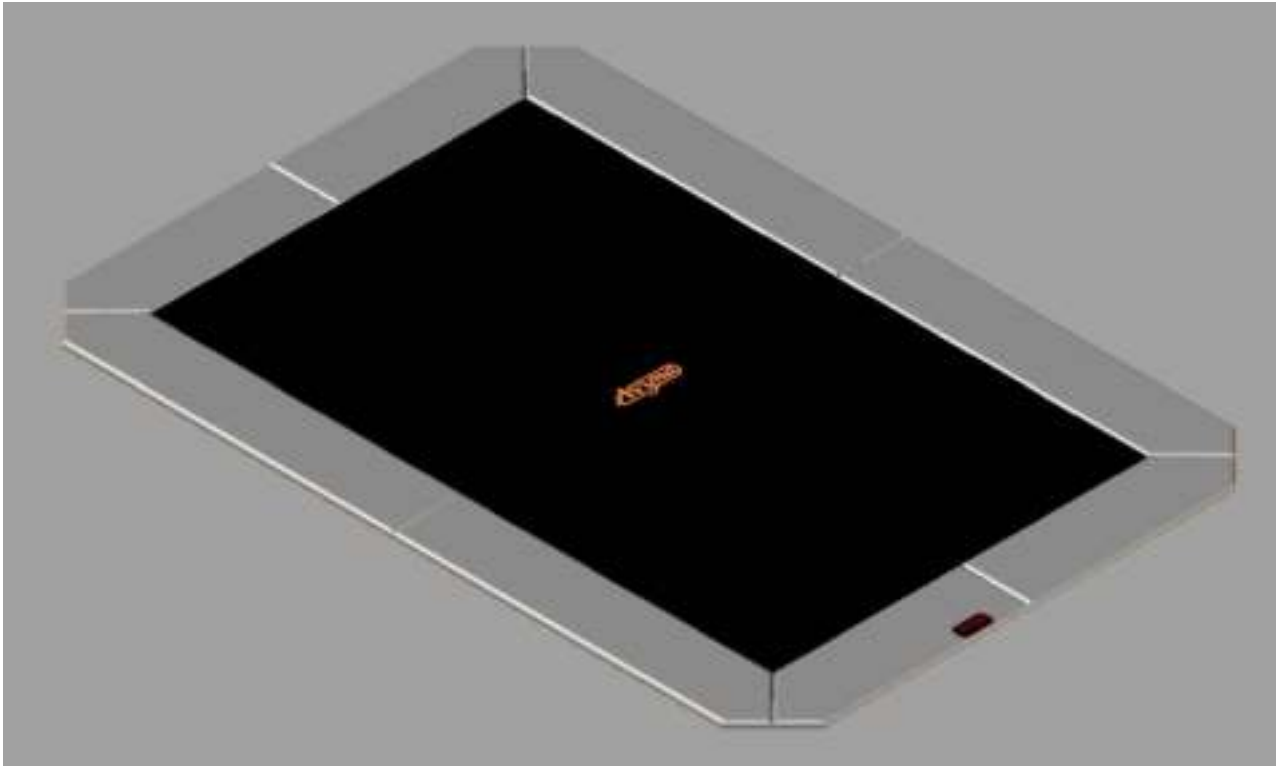

Aryna

Trampoline jumpingmat

Round above

Round InGround

Round FlatLevel

Rectangular Trampoline

234/238: 8x spring 215mm
223 : 8x spring 175mm

234/238: 78/90x spring 215mm
223: 66x spring 175mm

234 / 238: 4x spring 175mm
223: 4x spring 140mm

Rectangular InGround

223: 4x spring 140mm
234/ 238 :4x spring 175mm

Rectangular FlatLevel

223-FL : 4x spring 140mm
234-FL/ 238-FL : 4x spring 175mm

Sales office: Beneluxbaan 7
5121 DC Rijen
The Netherlands
sales@avyna.eu
www.avyna.eu