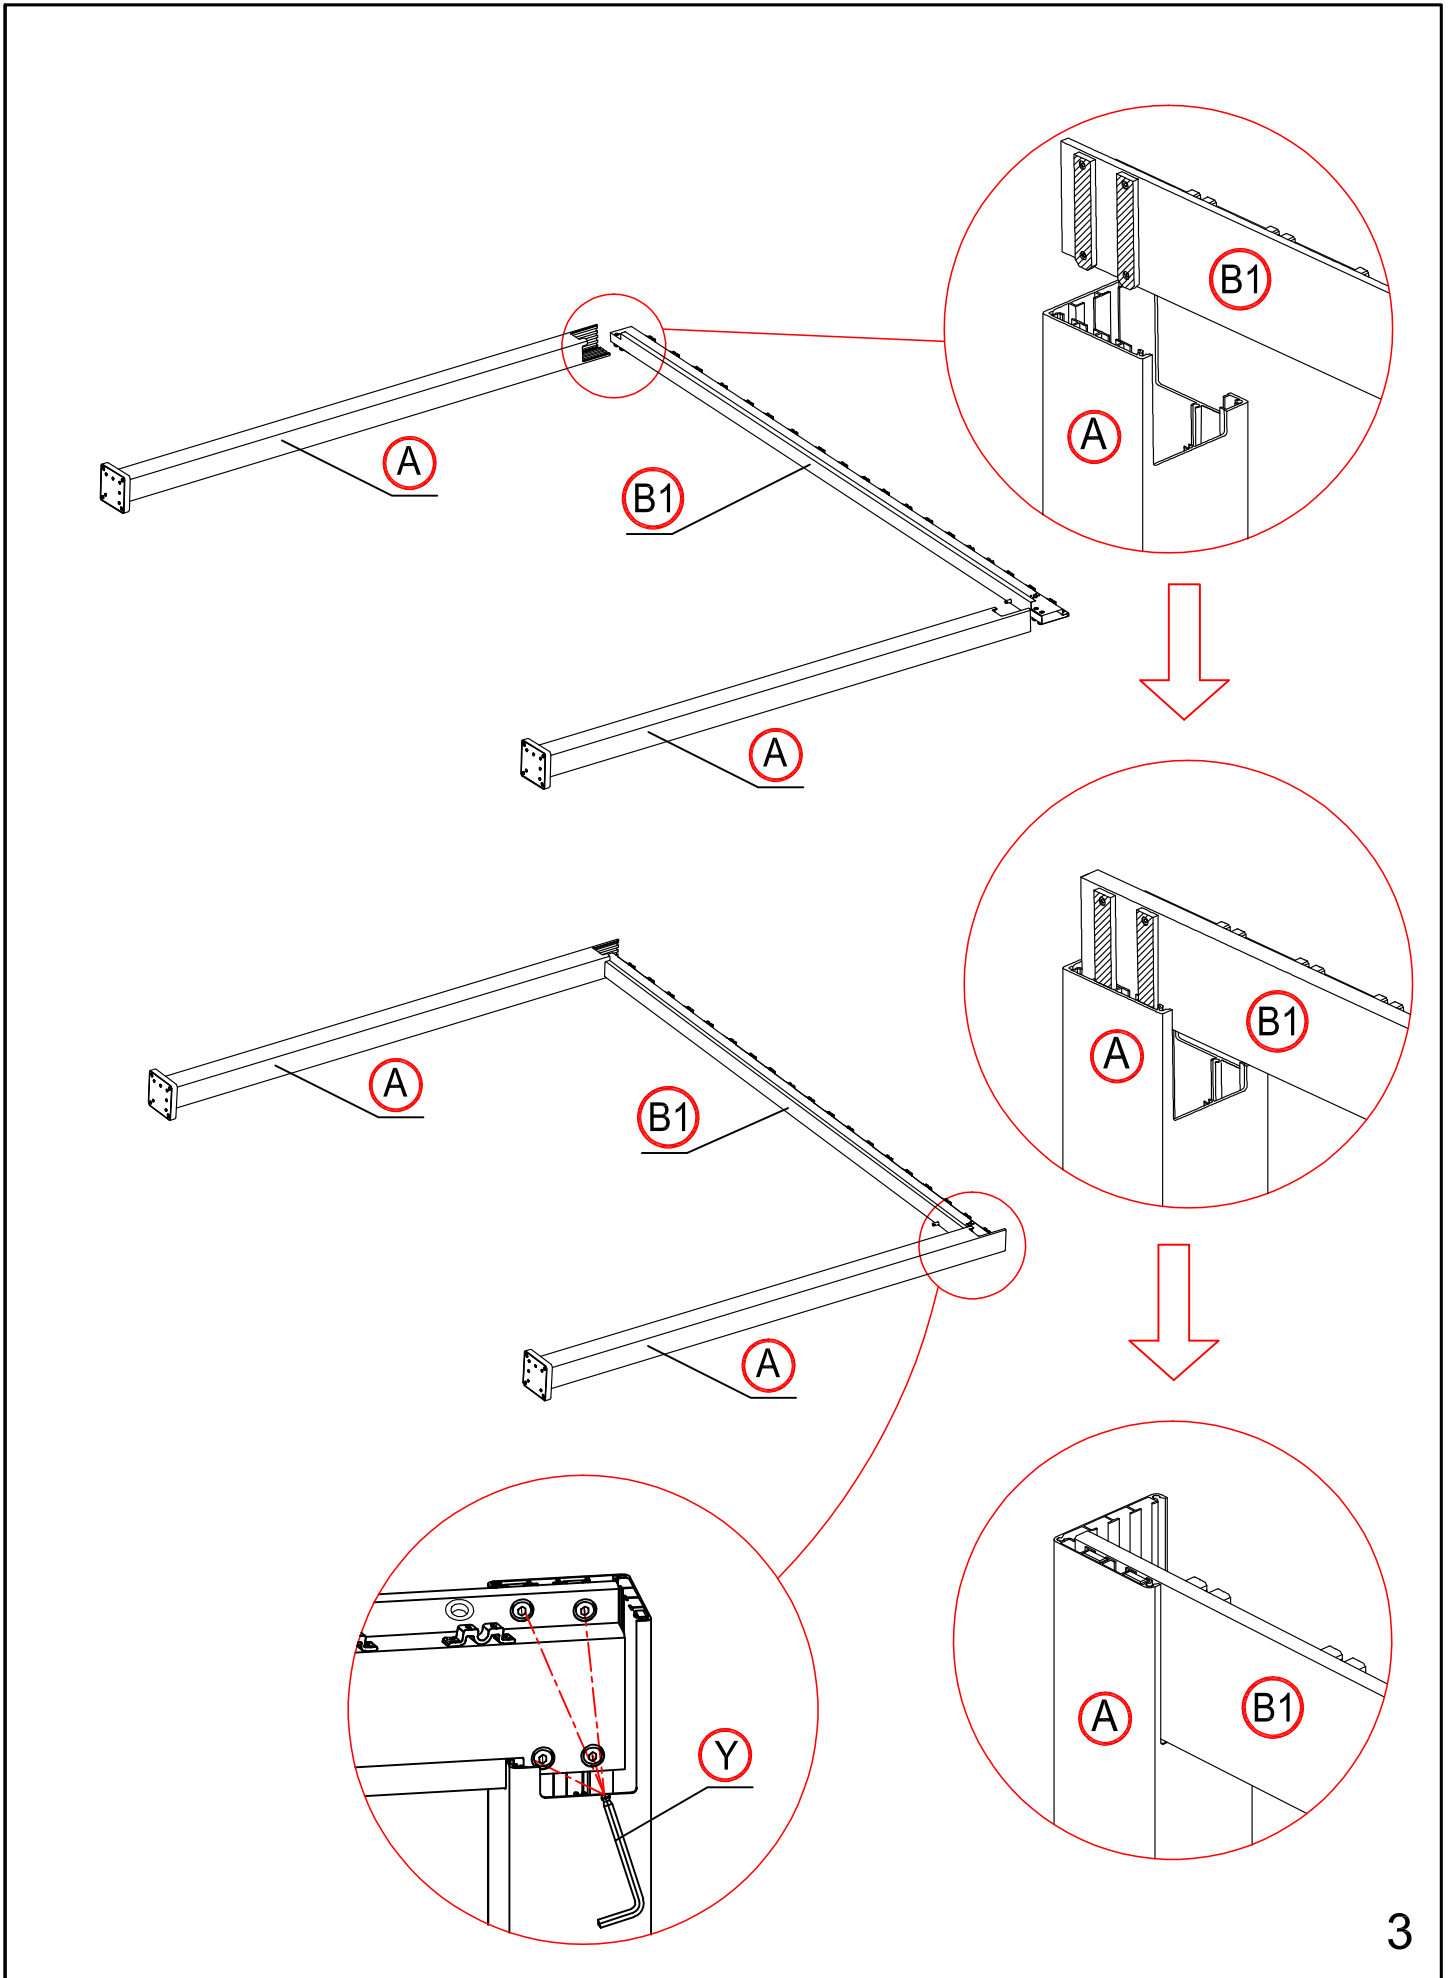

## What you need?

glove

knife

hammer

Safety hat

tapeline

electric screw driver

ladder

1

2

3

4

5

×1 time

×18 times

Make the shutter as vertical.