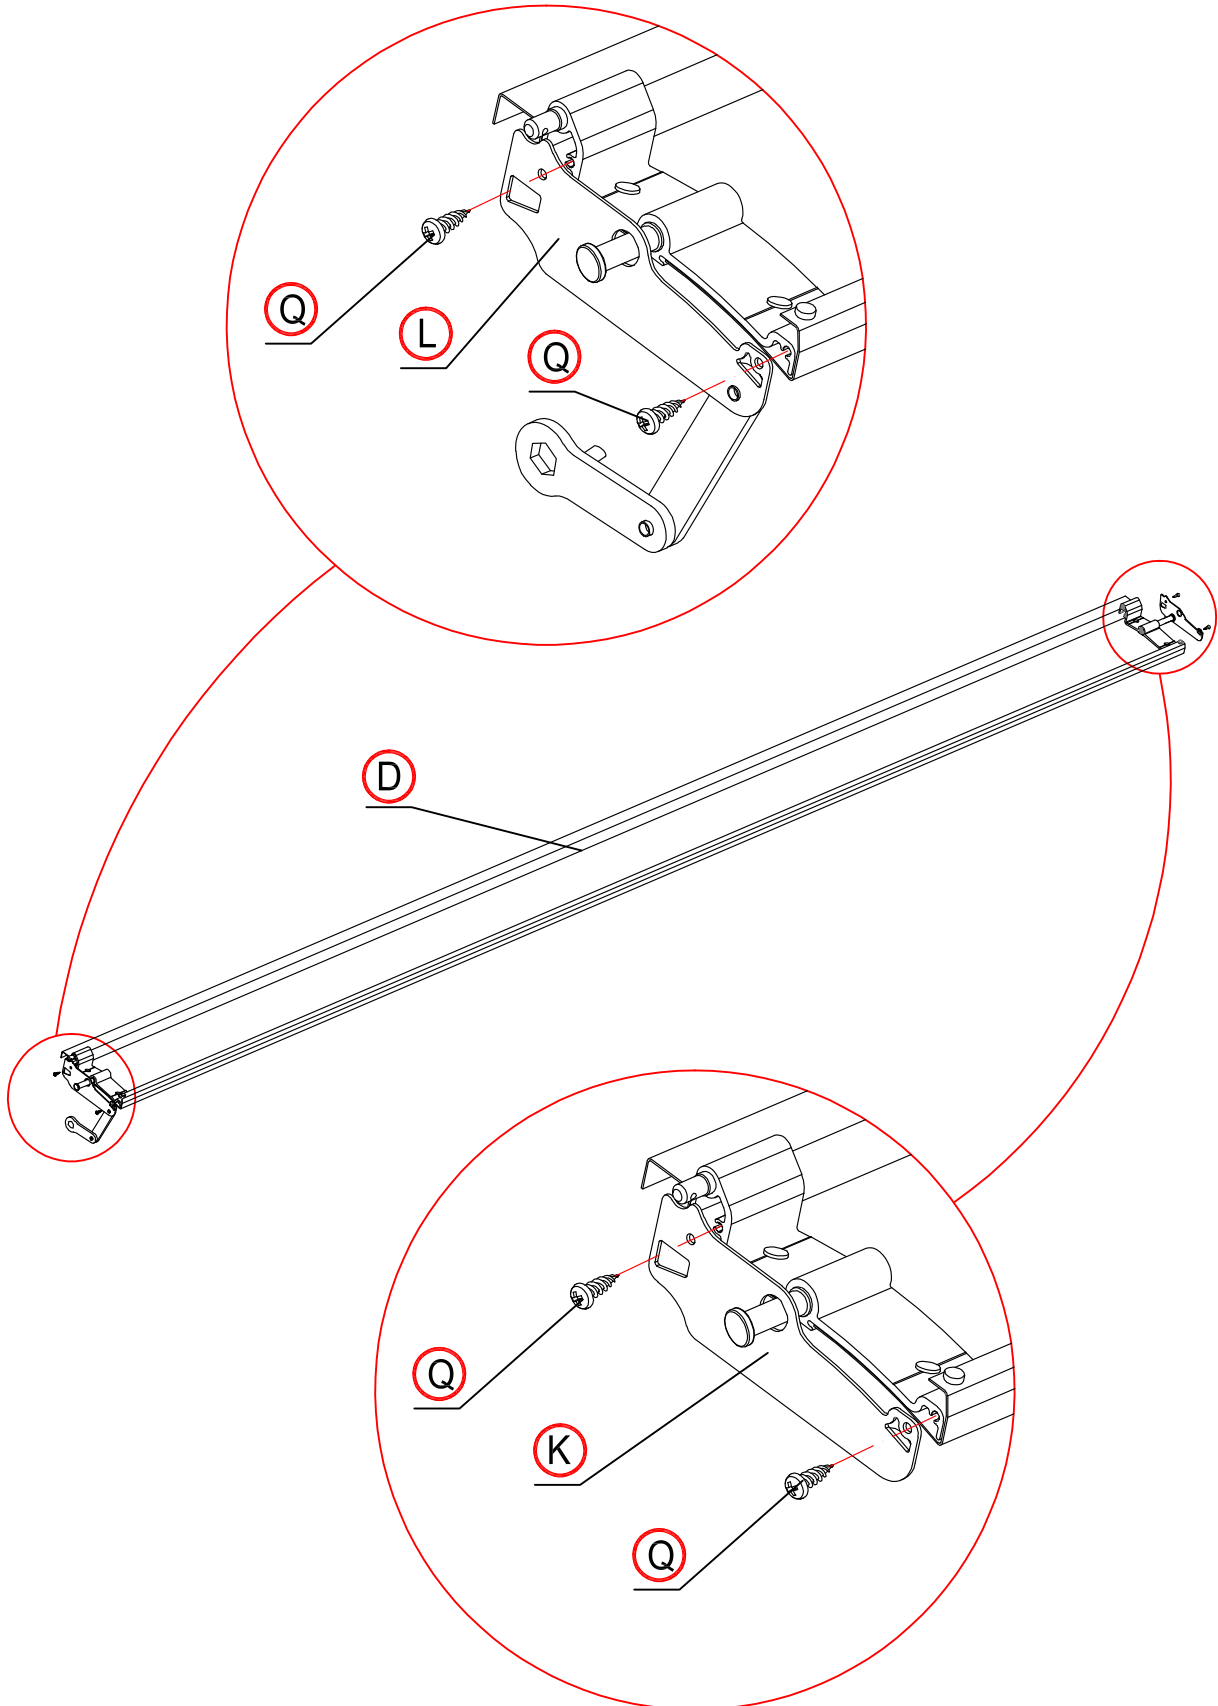

REF	PICTURE	QTY
A		4PCS
B1		1PC
B2		1PC
C		2PCS
D		19PCS
G		2PCS
H		1PC

REF	PICTURE	QTY
I		4PCS
J		4PCS
K		39PCS
L		1PC
M		40PCS
N		4PCS
O		24PCS
P	 M5x12mm	80PCS
Q	 4.2x25mm	80PCS

REF	PICTURE	QTY
R	 5.5x19mm	12PCS
S		42PCS
T		1PC
U	 M6x45	1PC
V		1PC
W		16PCS
X		1PC
Y		2PCS

1

2

3

4

5

×1 time

×18 times

Make the shutter as vertical.