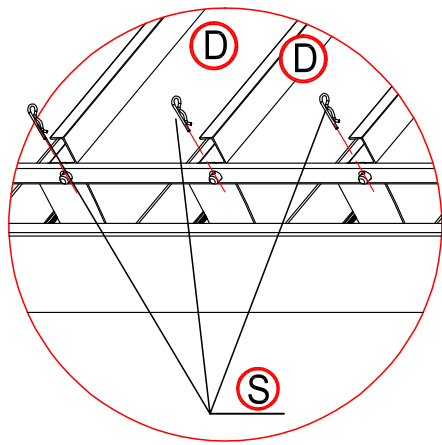

Warning

In snow season or in case of snow forecast open up your shutters in vertical position to avoid any damaging on your pergola.

What you need?

glove

knife

hammer

Safety hat

tapeline

×1 time

×24 times

Make the shutter as vertical.

×4 times

16

×4 times

17

17