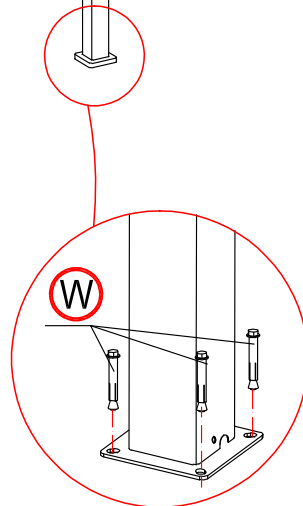

REF	PICTURE	QTY
A		4PCS
B1		1PC
B2		1PC
C		2PCS
D		25PCS
G		1PC
H		1PC

REF	PICTURE	QTY
I		4PCS
J		4PCS
K		51PCS
L		1PC
M		52PCS
N		4PCS
O		24PCS
P	 M5x12mm	104PCS
Q	 4.2x25mm	104PCS

REF	PICTURE	QTY
R	 5.5x19mm	12PCS
S		29PCS
T		1PC
U	 M6x45	1PC
V		1PC
W		16PCS
X		1PC
Y		2PCS

Warning

In snow season or in case of snow forecast open up your shutters in vertical position to avoid any damaging on your pergola.

What you need?

glove

knife

hammer

Safety hat

tapeline

×1 time

×24 times

Make the shutter as vertical.

×4 times

16

×4 times

17

17