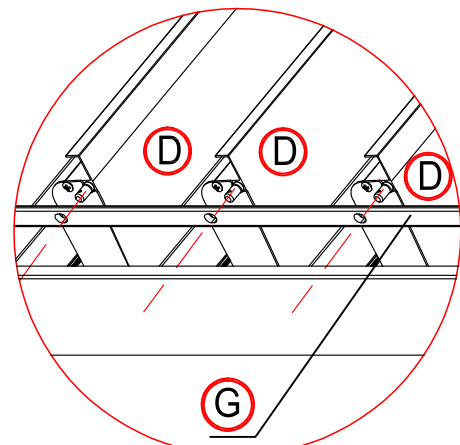

REF	PICTURE	QTY
A		4PCS
B1		1PC
B2		1PC
C		2PCS
D		25PCS
G		1PC
H		1PC

REF	PICTURE	QTY
I		4PCS
J		4PCS
K		51PCS
L		1PC
M		52PCS
N		4PCS
O		24PCS
P	 M5x12mm	104PCS
Q	 4.2x25mm	104PCS

REF	PICTURE	QTY
R	 5.5x19mm	12PCS
S		29PCS
T		1PC
U	 M6x45	1PC
V		1PC
W		16PCS
X		1PC
Y		2PCS

Warning

In snow season or in case of snow forecast open up your shutters in vertical position to avoid any damaging on your pergola.

What you need?

glove

knife

hammer

Safety hat

tapeline

×1 time

×24 times

Make the shutter as vertical.

×4 times

16

×4 times

17

17