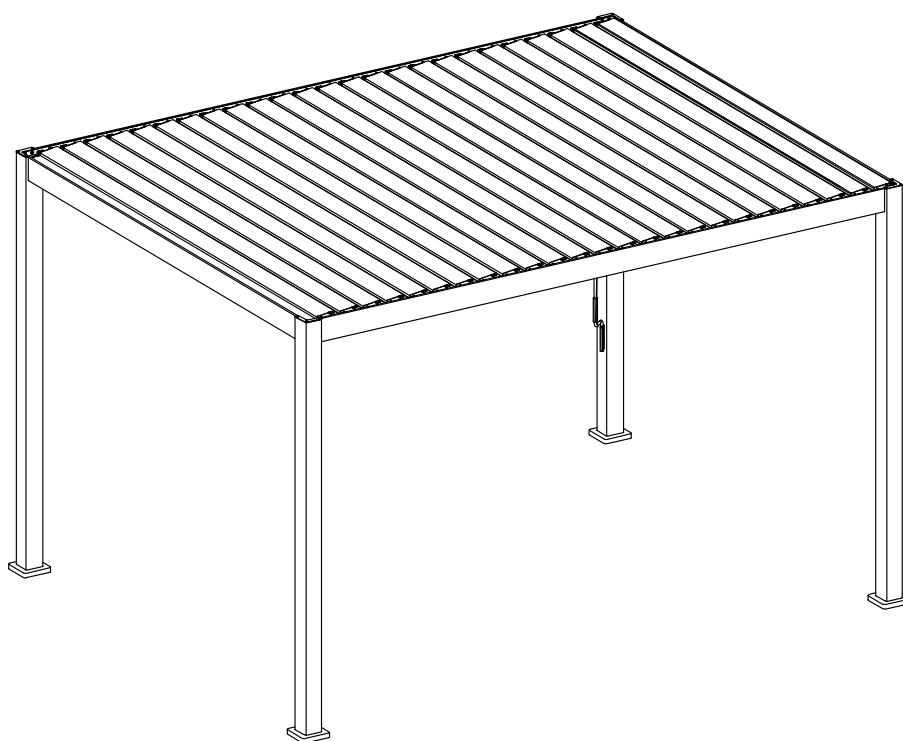

MIRADOR[®] 3x4m

User Manual

Installation Video

After-Sale Service Hotline: (+31)(0)40 780 4397
Address

Park 51, Nuenen, The Netherlands

Postal code: 5671 GC

E-mail address: info@sorara.eu

	REF	QTY	REF	QTY	REF	QTY
Carton 1/4	(A)	4PCS	(I)	4PCS	(J)	4PCS
	(K)	51PCS	(L)	1PC	(M)	52PCS
	(N)	4PCS	(O)	24PCS	(P)	104PCS
	(Q)	104PCS	(R)	12PCS	(S)	29PCS
	(T)	1PC	(U)	1PC	(V)	1PC
	(W)	16PCS	(X)	1PC	(Y)	2PCS
	User Manual	1SET				
Carton 2/4	(B1)	1PC	(B2)	1PC	(C)	2PCS
	(G)	1PC	(H)	1PC		
Carton 3/4	(D)	13PCS				
Carton 4/4	(D)	12PCS				

REF	PICTURE	QTY
A		4PCS
B1		1PC
B2		1PC
C		2PCS
D		25PCS
G		1PC
H		1PC

REF	PICTURE	QTY
I		4PCS
J		4PCS
K		51PCS
L		1PC
M		52PCS
N		4PCS
O		24PCS
P	 M5x12mm	104PCS
Q	 4.2x25mm	104PCS

REF	PICTURE	QTY
R	 5.5x19mm	12PCS
S		29PCS
T		1PC
U	 M6x45	1PC
V		1PC
W		16PCS
X		1PC
Y		2PCS

Warning

In snow season or in case of snow forecast open up your shutters in vertical position to avoid any damaging on your pergola.

What you need?

glove

knife

hammer

Safety hat

tapeline