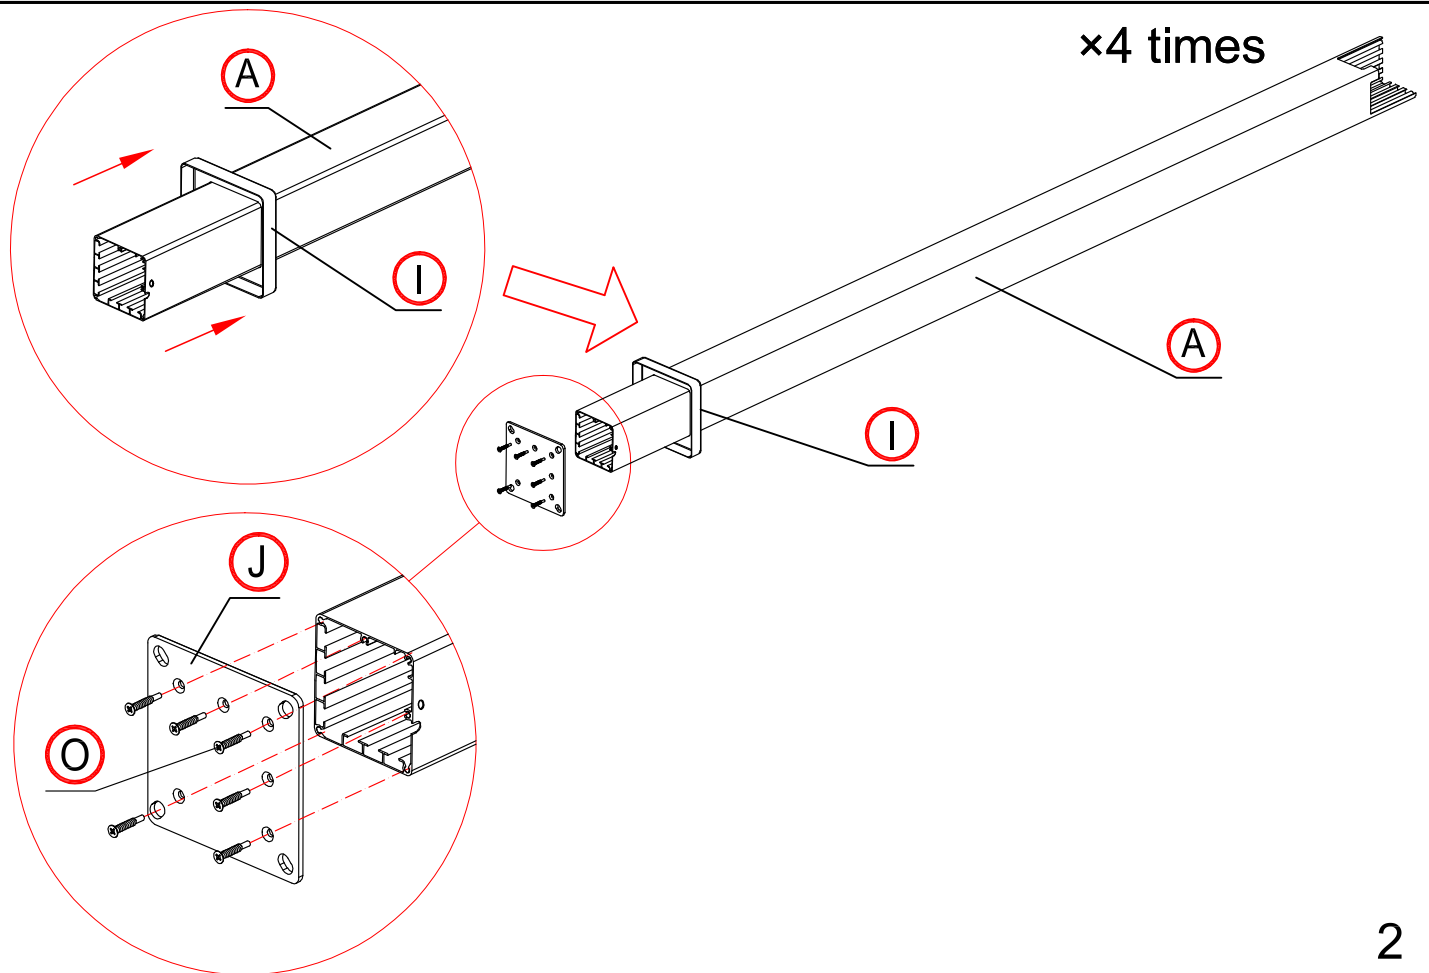

Warning

In snow season or in case of snow forecast open up your shutters in vertical position to avoid any damaging on your pergola.

What you need?

1

3