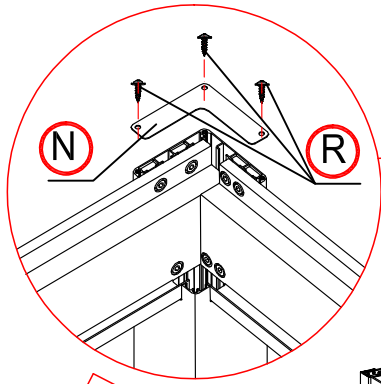

Warning

In snow season or in case of snow forecast open up your shutters in vertical position to avoid any damaging on your pergola.

What you need?

glove

knife

hammer

Safety hat

tapeline

×1 time

×24 times

Make the shutter as vertical.

×4 times

16

×4 times

17

17