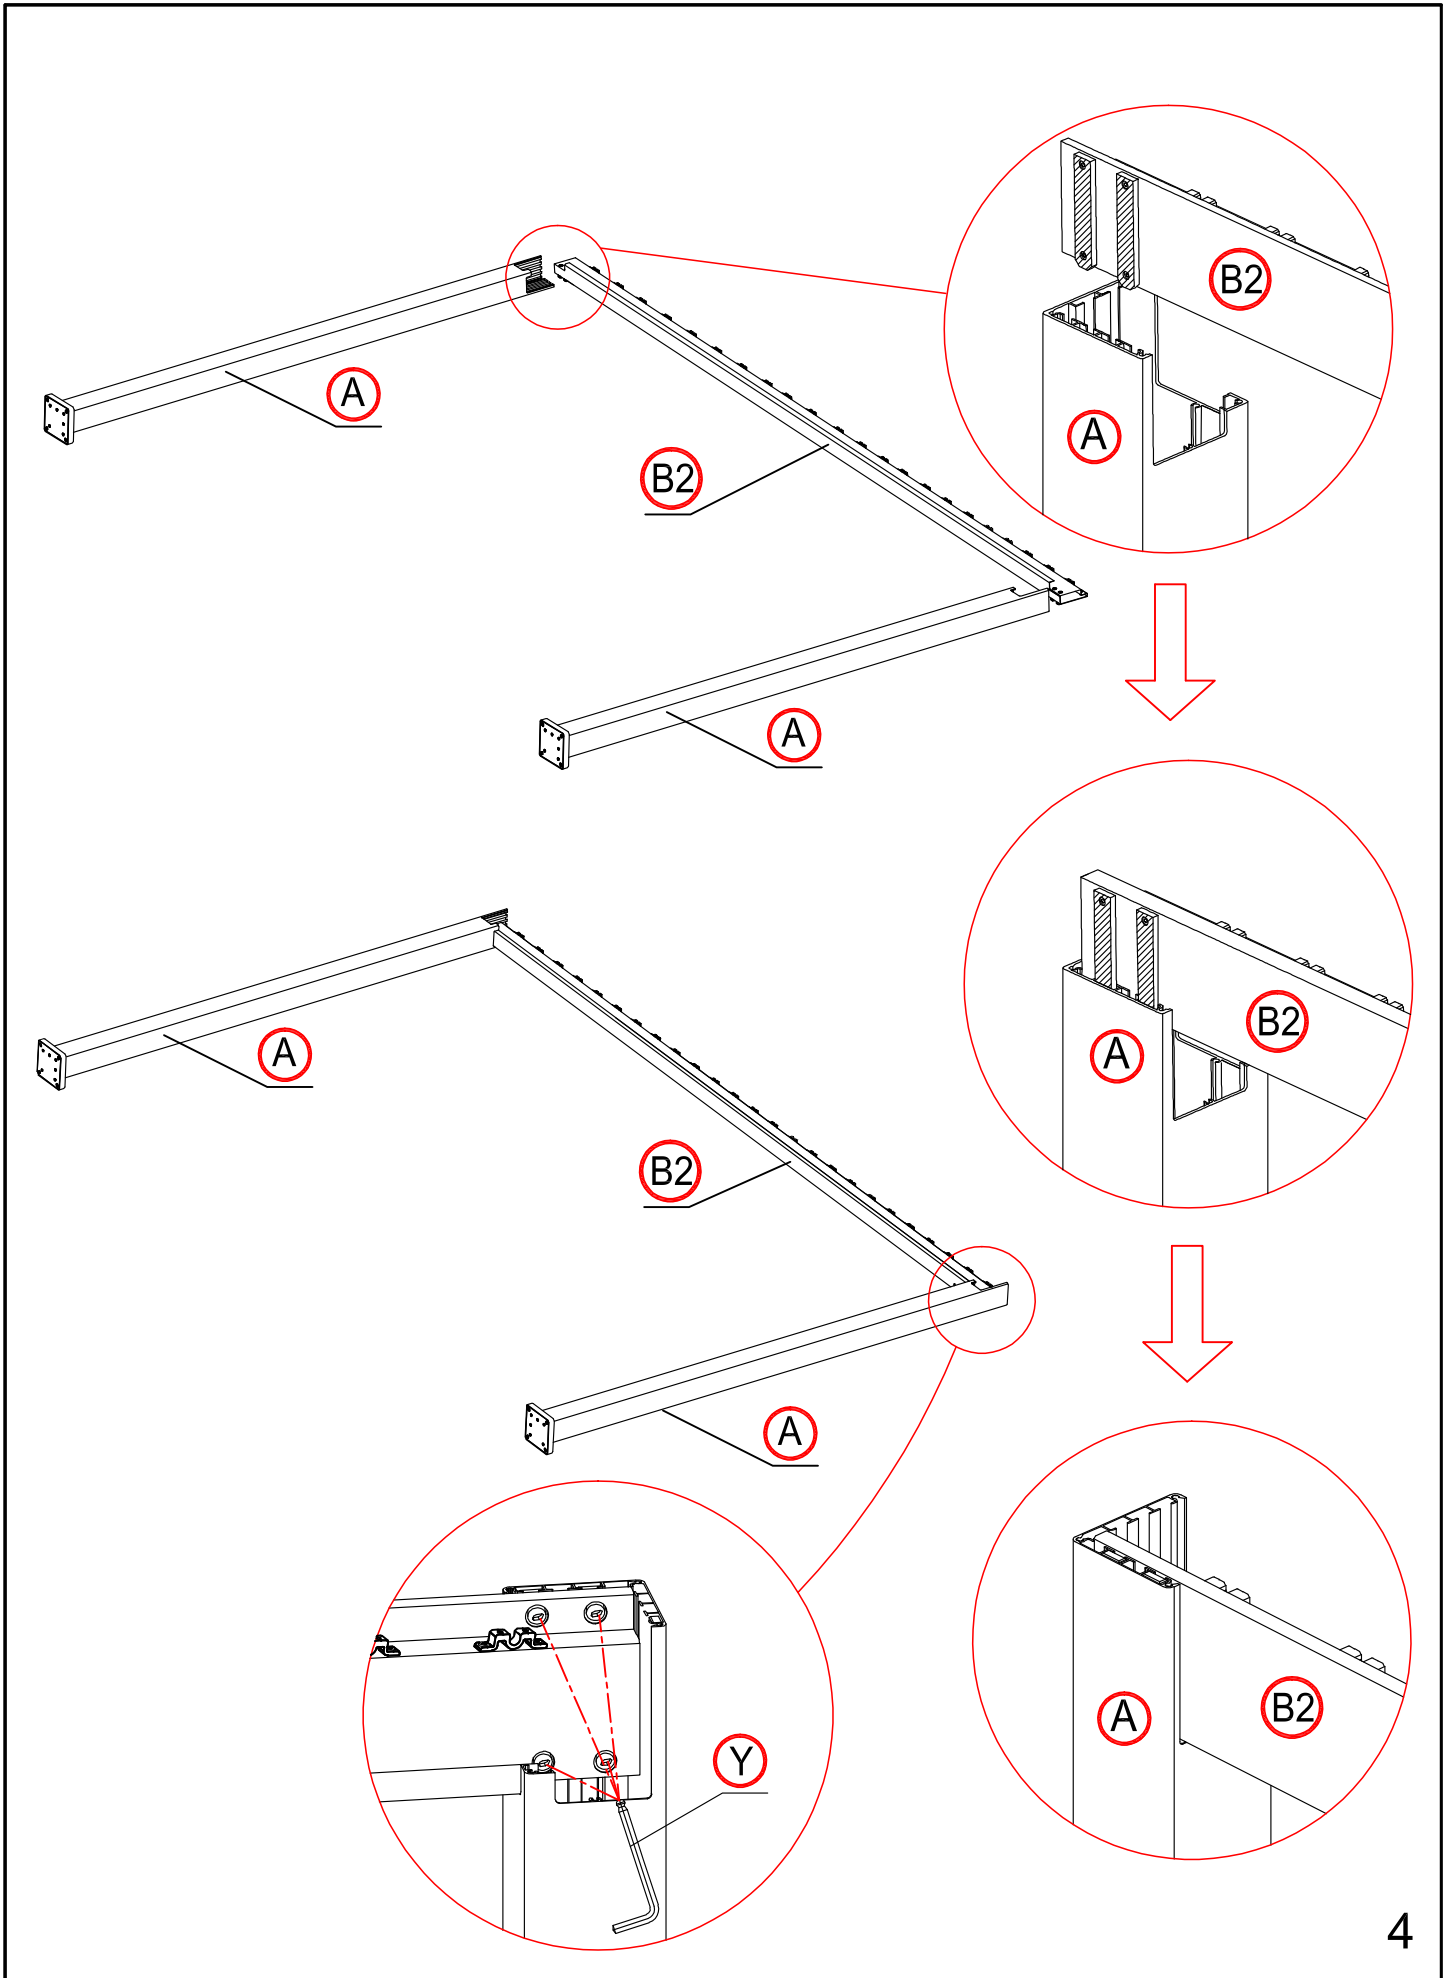

Warning

In snow season or in case of snow forecast open up your shutters in vertical position to avoid any damaging on your pergola.

What you need?

glove

knife

hammer

Safety hat

tapeline

electric screw driver

ladder

1

3

4

5

6

7

×1 time

×24 times

Make the shutter as vertical.

×4 times

16

×4 times

17

17