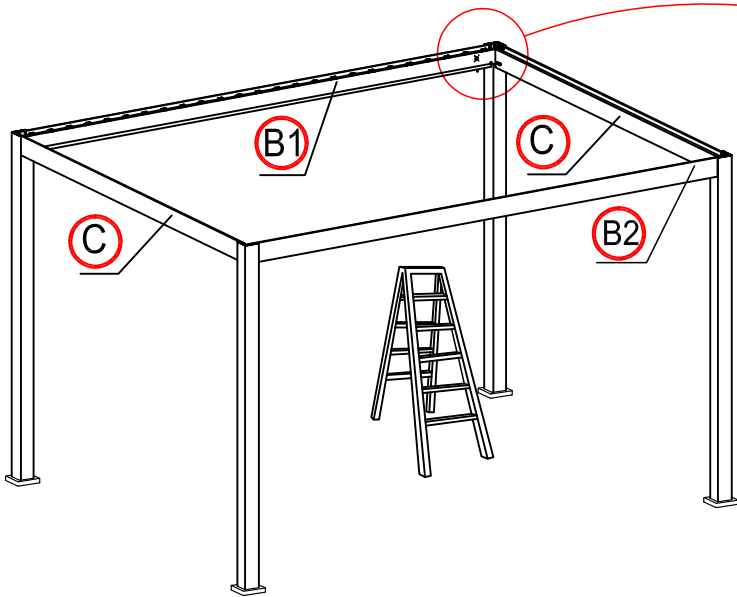

Warning

In snow season or in case of snow forecast open up your shutters in vertical position to avoid any damaging on your pergola.

What you need?

glove

knife

hammer

Safety hat

tapeline

electric screw driver

ladder

1

3

4

5

6

7

×1 time

×24 times

Make the shutter as vertical.

×4 times

16

×4 times

17

17