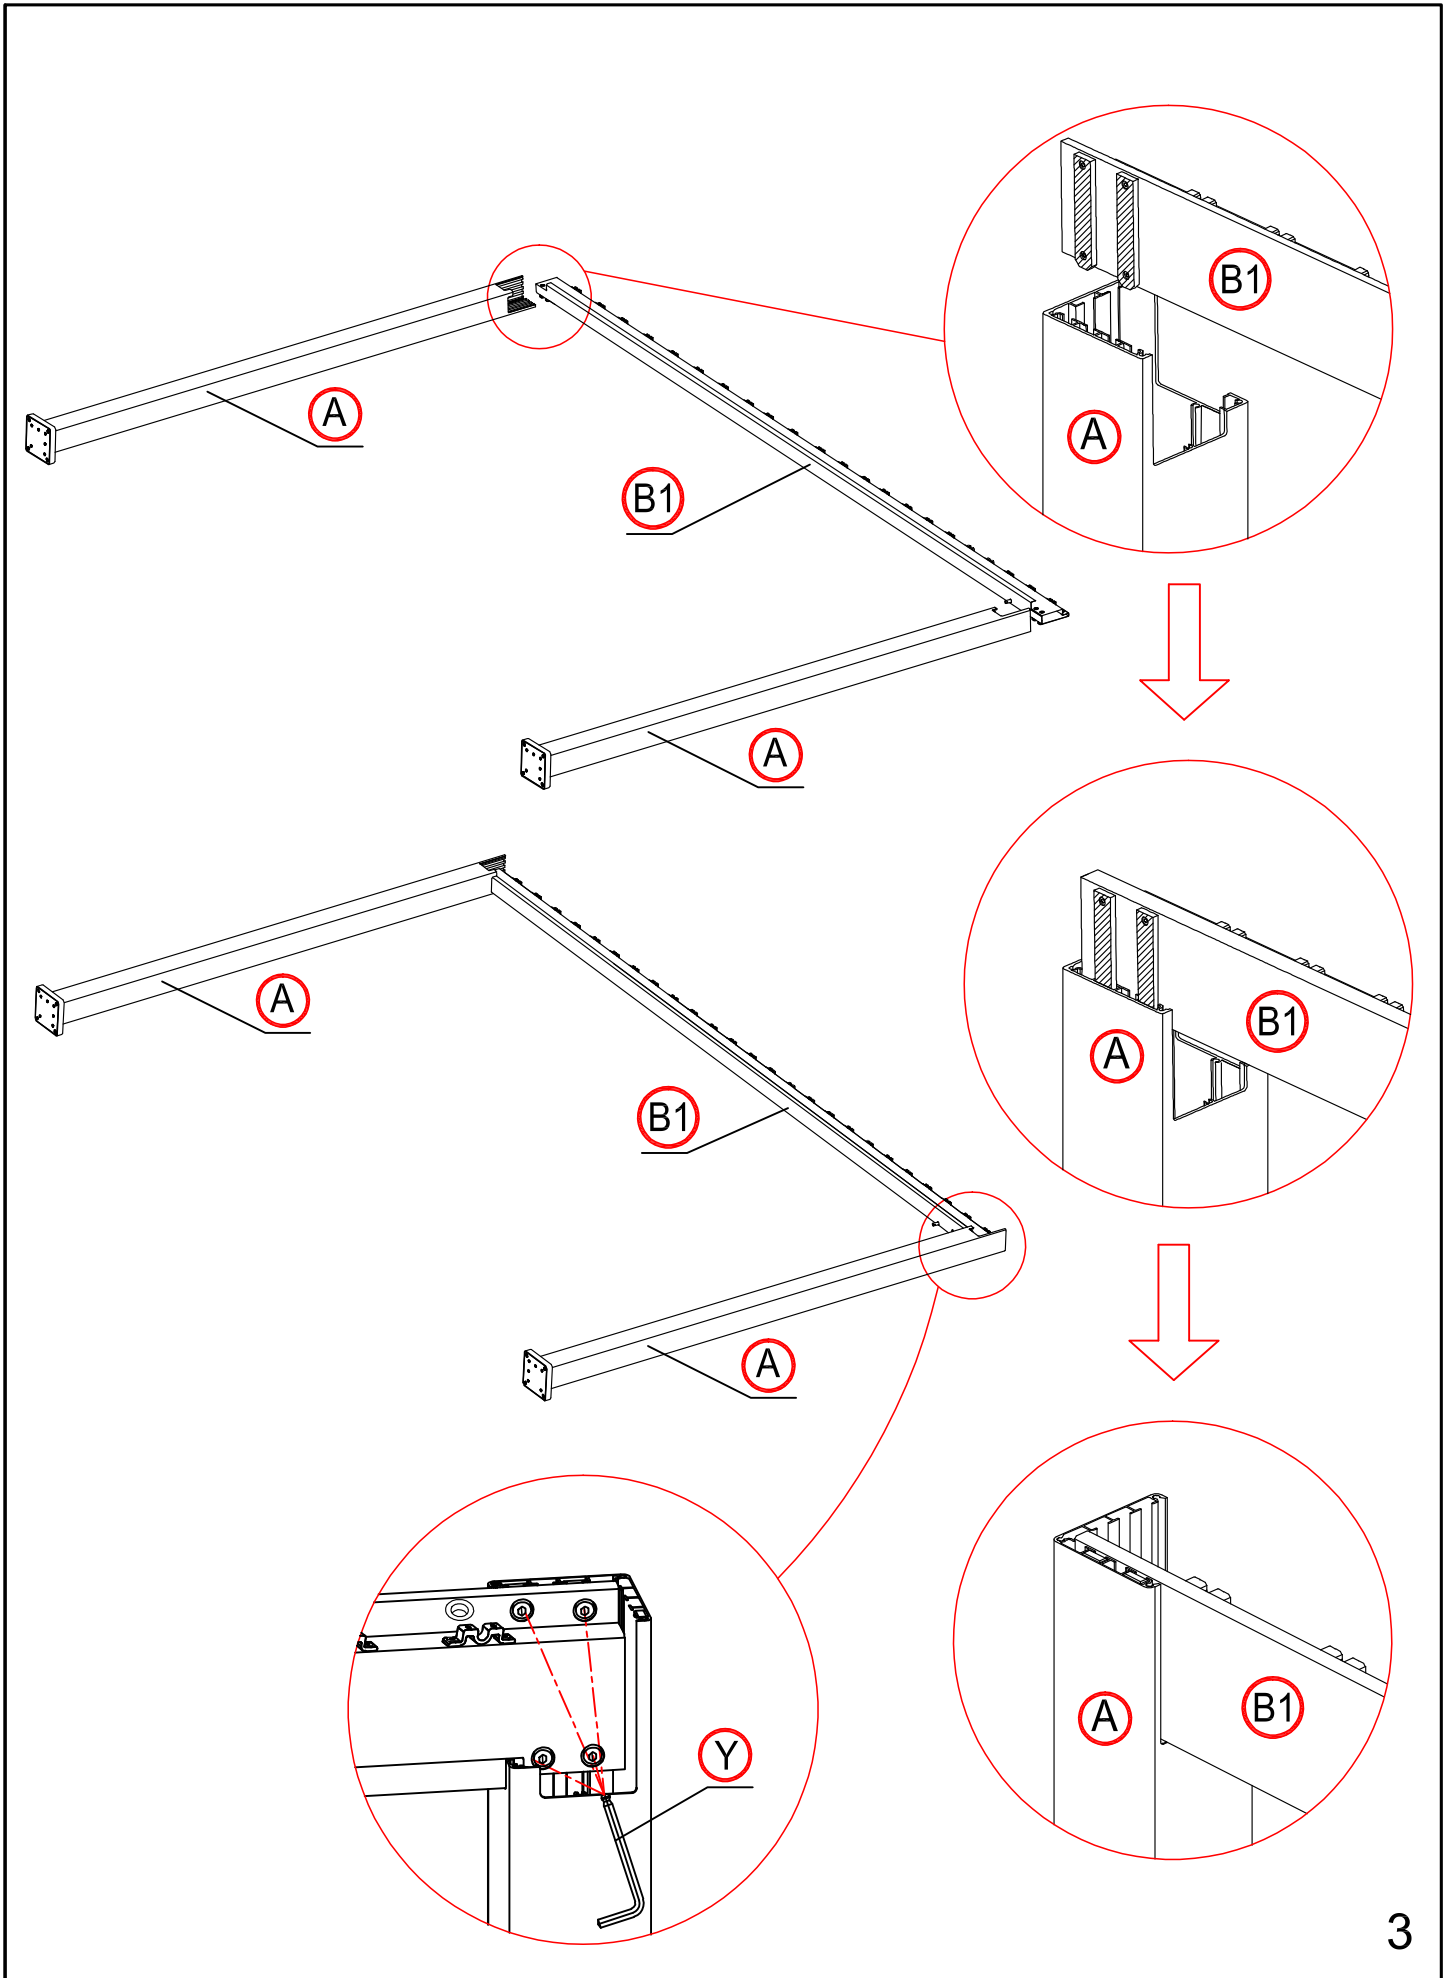

REF	PICTURE	QTY
A		4PCS
B1		1PC
B2		1PC
C		2PCS
D		25PCS
G		1PC
H		1PC

REF	PICTURE	QTY
I		4PCS
J		4PCS
K		51PCS
L		1PC
M		52PCS
N		4PCS
O		24PCS
P	 M5x12mm	104PCS
Q	 4.2x25mm	104PCS

REF	PICTURE	QTY
R	 5.5x19mm	12PCS
S		29PCS
T		1PC
U	 M6x45	1PC
V		1PC
W		16PCS
X		1PC
Y		2PCS

Warning

In snow season or in case of snow forecast open up your shutters in vertical position to avoid any damaging on your pergola.

What you need?

glove

knife

hammer

Safety hat

tapeline

electric screw driver

ladder

1

3

4

5

6

7

×1 time

×24 times

Make the shutter as vertical.

×4 times

16

×4 times

17

17