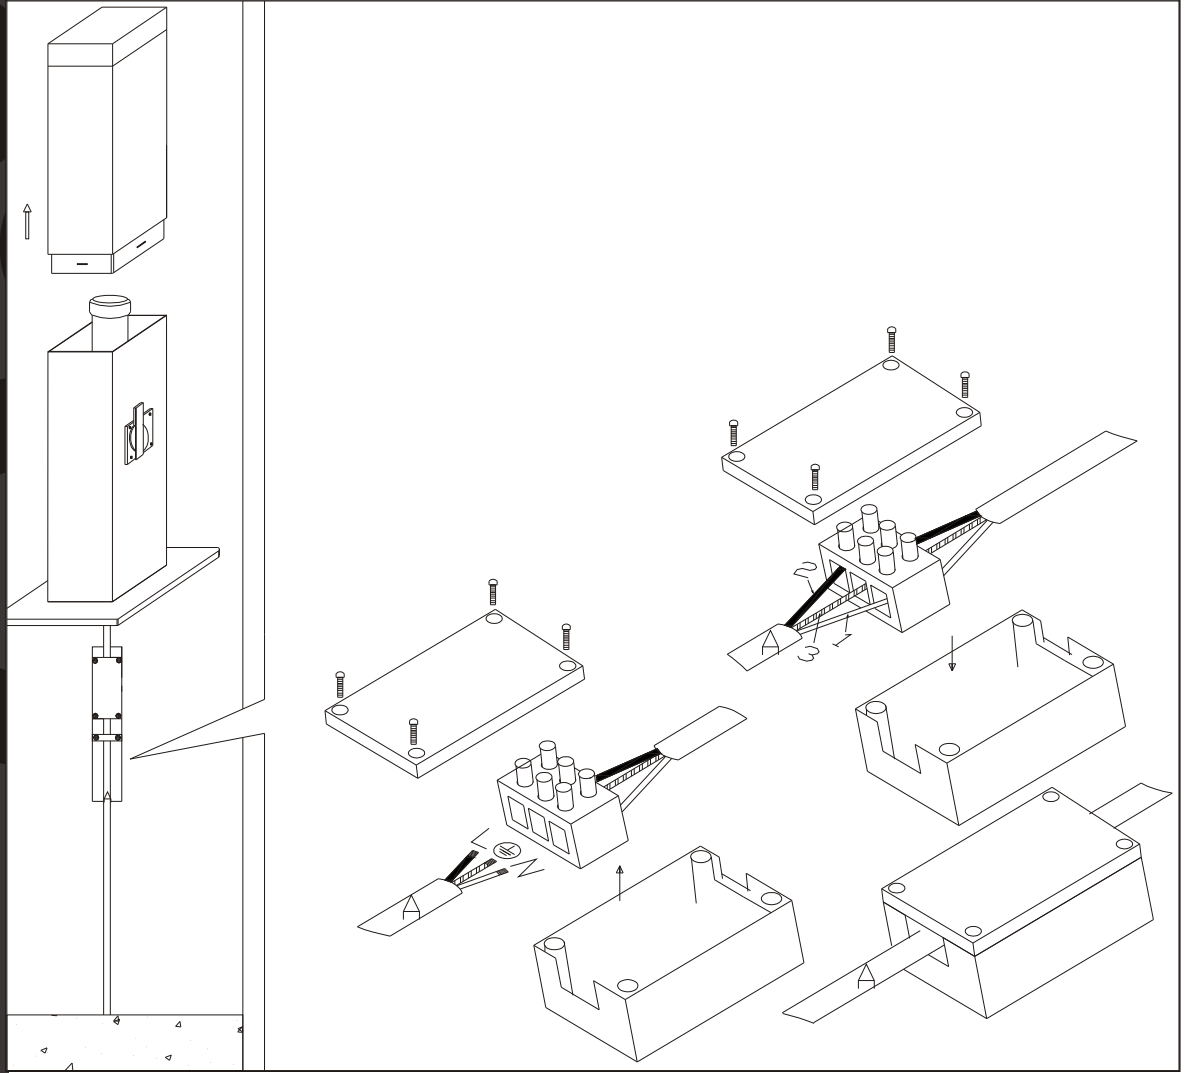

WWW.QAZQA.COM

45096

QAZQA

WWW.QAZQA.COM

Instructions:

Follow the instructions for a correct and safe installation and use of this lamp!
Keep the instruction manual!

This product must be installed by a qualified electrician!

- Take care that the lamp is not plugged in before installation.
- Each installation has to be done according to the instructions. Refer to the manuals, in some cases it is necessary to contact the qualified electrician.
- Take care that every screw is fully screwed together!
- Before installation, take care of the colour coding: blue (N), brown (L), with protection class1, green/yellow (protection conductor).
- Always read the technical information on the package.

General information's:

- Keep the, by symbol shown, distance between the illuminated objects.
- Change broken protection glass immediately.
- **Protection Class I:** This lamp has protection conductor connection. It has to be connected to the grounded screw.
- **Protection Class II:** This lamp is double isolated and is not allowed to connect to the ground.
- **Protection Class III:** This lamp is only allowed to be connected to a low voltage source. (e.g.: 12V Transformer)
- Use heat resistant cables for a mains connection.
- X-Connection: In case of damage this conduction has to be changed.
- Y-Connection: In case of damage this conduction has to be changed by a qualified electrician.
- Z-Connection: The conductor is not allowed to be changed.
- MAX. ...W: use only bulbs that are suitable for this lamp. The maximum of wattage you find on the packaging.
- This lamp can be used in combination with a dimmer. Except in use with LED or energy saving bulb. Ask an electrician for help in the selection of the correct dimmers.
- Take care that you do not damage other conductors while mounting the lamp.
- Conductors are not allowed to be crimped or revved.
- This lamp is made of materials which get hot in use.