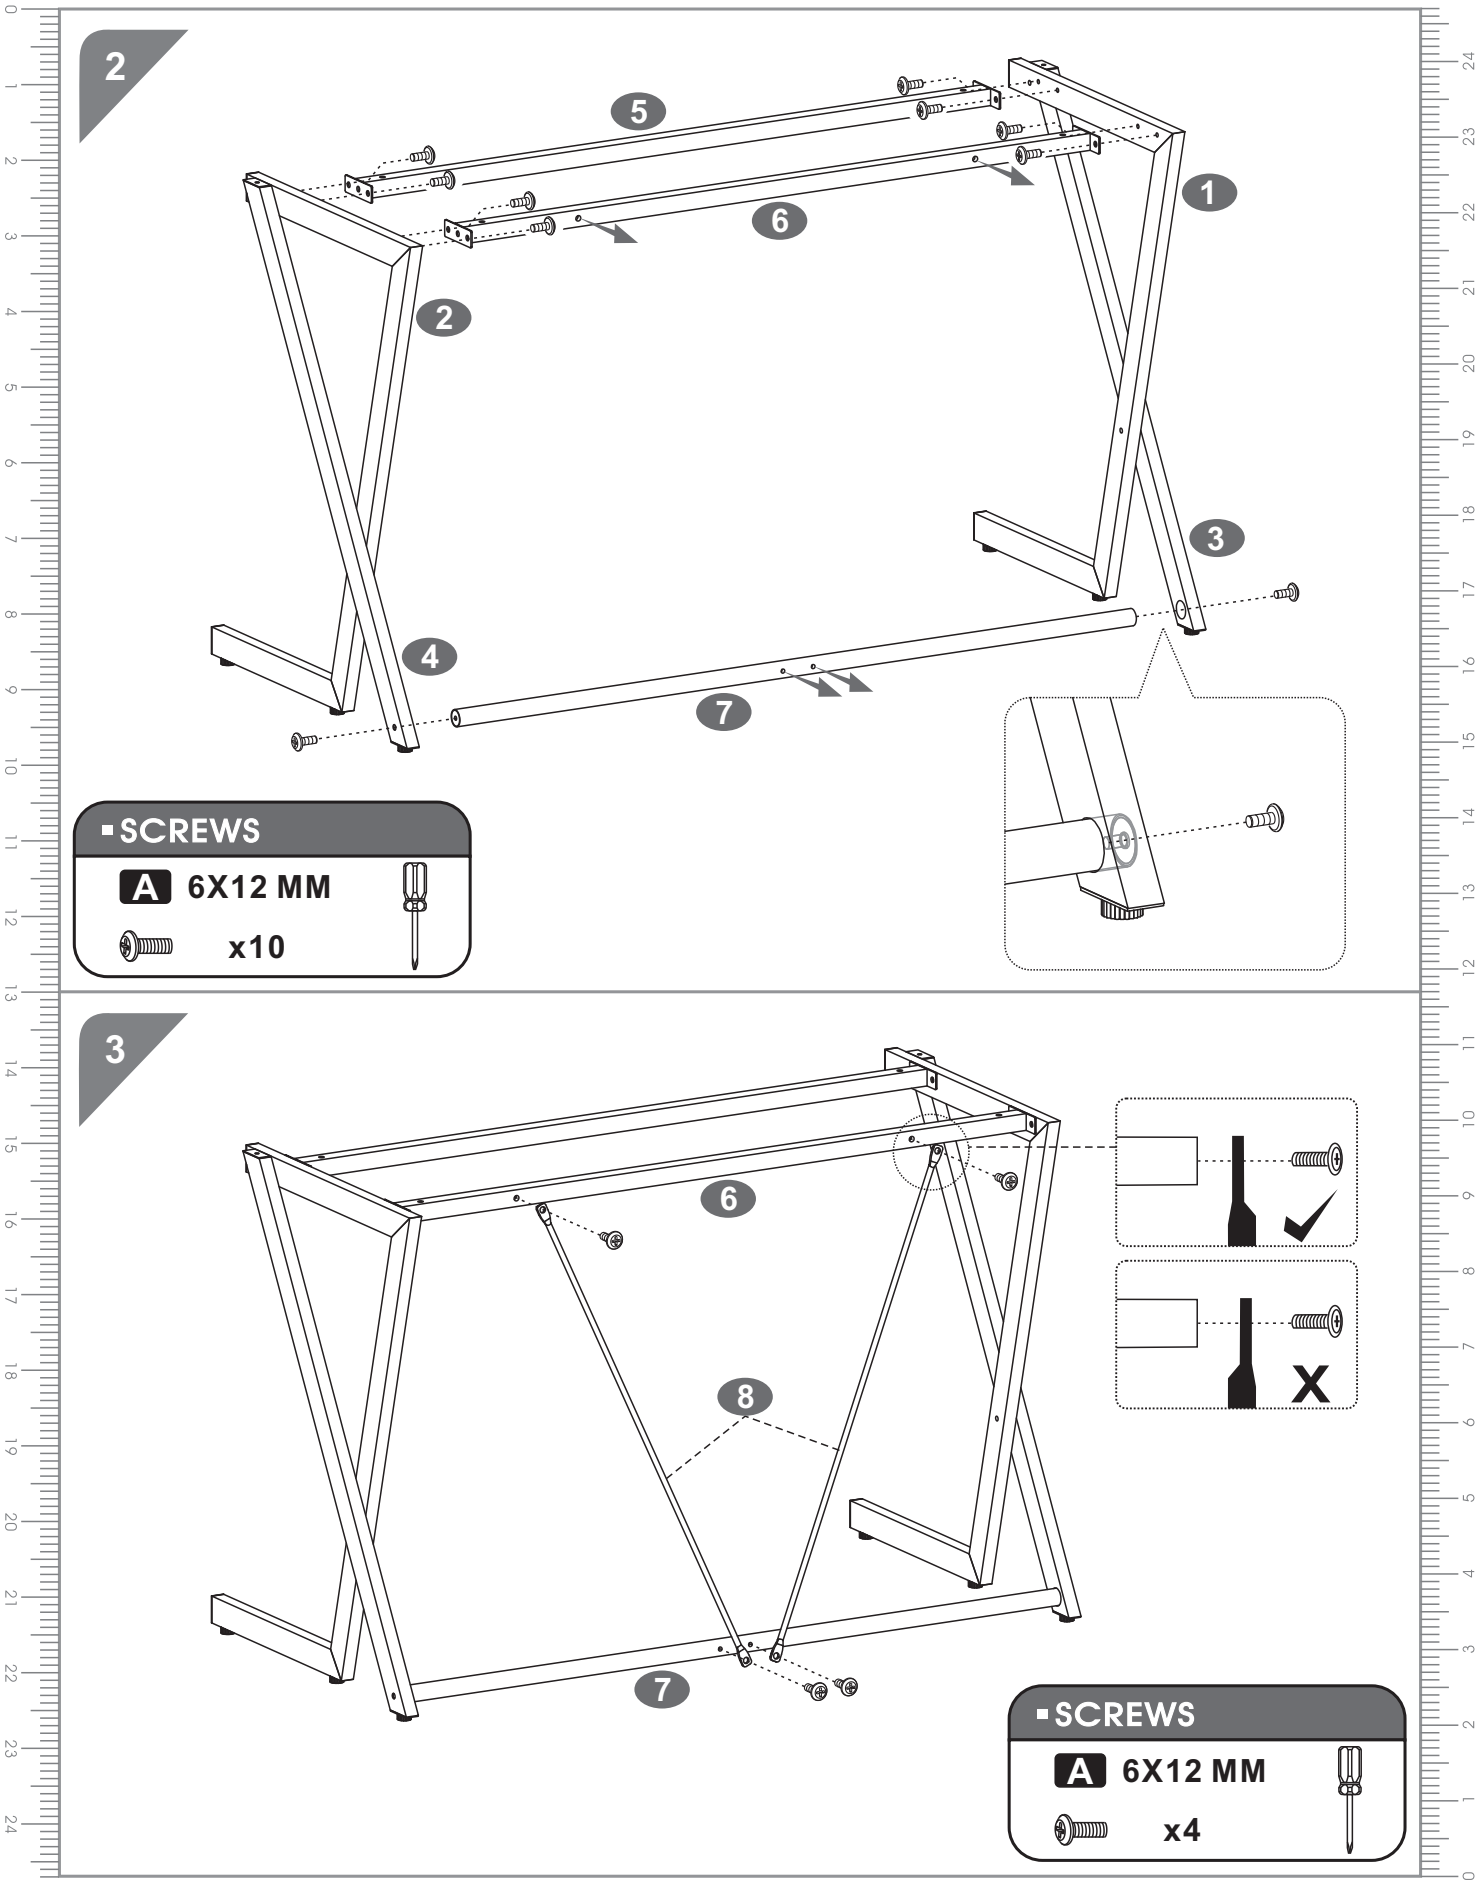

■ PARTS LIST

			
		X1	X1
			
X1	X1	X1	
			
X1		X1	
			
X2		X1	
			
X1	X1	X6	

■ SCREWS LIST

PART	QTY.	ITEM		PART	QTY.	ITEM	
A	14	6X12 MM		D	6	4X14 MM	
B	4	6X30 MM			1		
C	4	6X35 MM					

■ ASSEMBLY STEPS:

1

12 X 6

■ SCREWS

B 6X30 MM

 **x4**

4

SCREWS

C 6X35 MM

x4

5

SCREWS

D 4X14 MM

x6