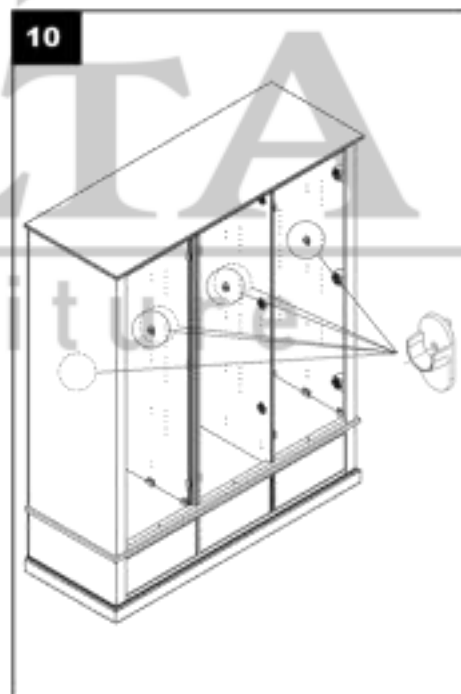

---

**Montagehandleiding kast**

**Montageanweisung schrank**

**Assembly manual wardrobe**

**Instruction de montage armoire à linge**

---

**ALTA**  
furniture

---

24x

24x

48x

48x

1

5

6

7

ALTA  
furniture

11

12

13

14

14

✓