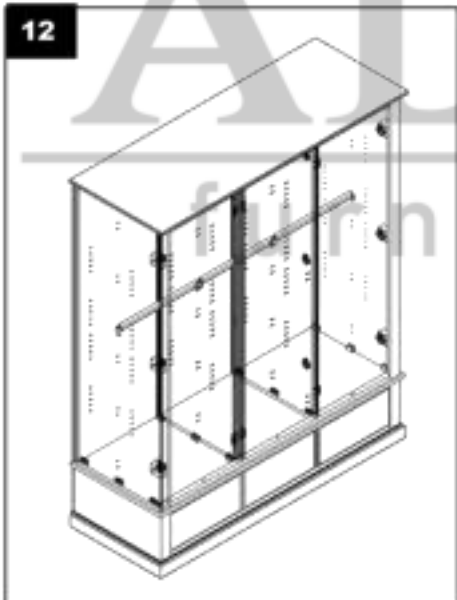

---

**Montagehandleiding kast**

**Montageanweisung schrank**

**Assembly manual wardrobe**

**Instruction de montage armoire à linge**

---

**ALTA**  
furniture

---

24x

24x

48x

48x

1

5

6

7

ALTA  
furniture

11

12

13

14

14

✓