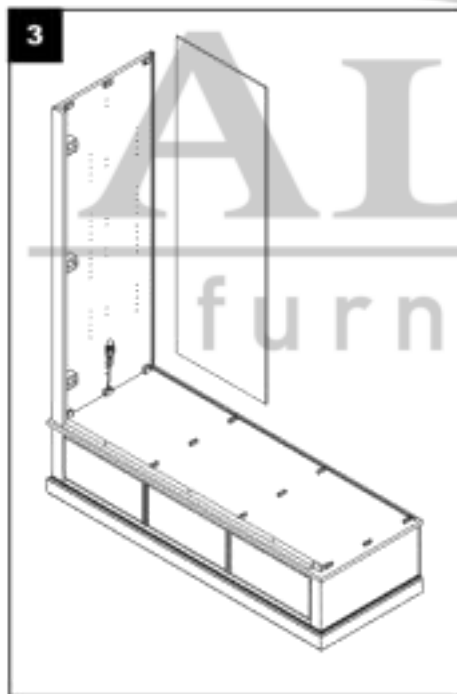

Montagehandleiding kast

Montageanweisung schrank

Assembly manual wardrobe

Instruction de montage armoire à linge

ALTA
furniture

24x

24x

48x

48x

1

5

6

7

ALTA
furniture

11

12