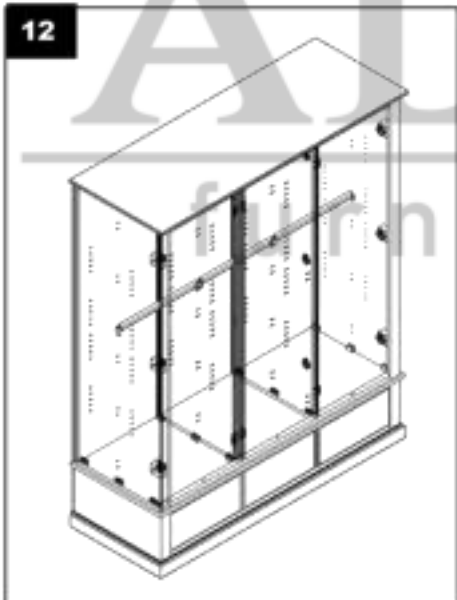

Montagehandleiding kast

Montageanweisung schrank

Assembly manual wardrobe

Instruction de montage armoire à linge

ALTA
furniture

24x

24x

48x

48x

1

5

6

7

ALTA
furniture

11

12