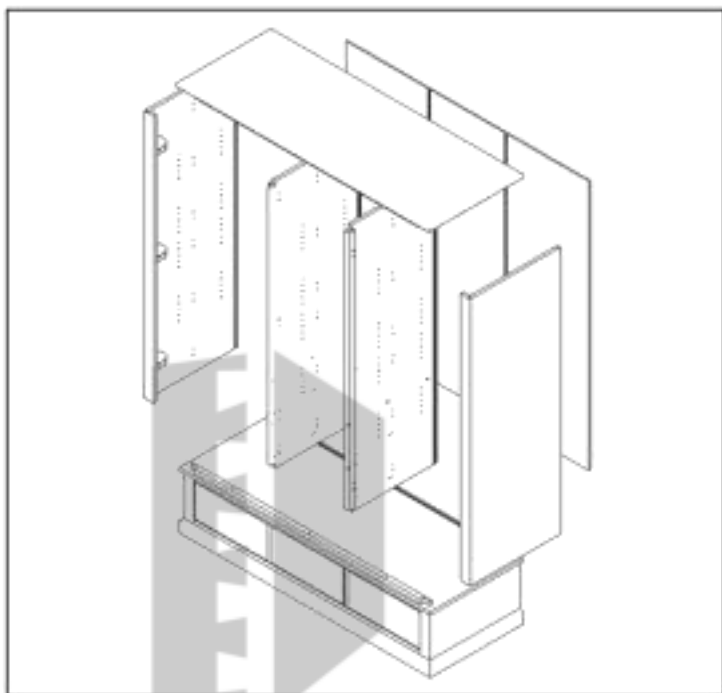

Montagehandleiding kast

Montageanweisung schrank

Assembly manual wardrobe

Instruction de montage armoire à linge

ALTA
furniture

24x

24x

48x

48x

1

5

6

7

ALTA
furniture

11

12