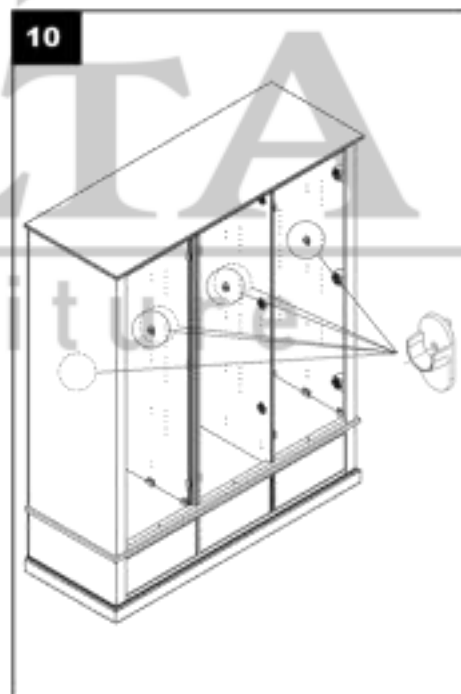

Montagehandleiding kast

Montageanweisung schrank

Assembly manual wardrobe

Instruction de montage armoire à linge

ALTA
furniture

24x

24x

48x

48x

1

5

6

7

ALTA
furniture

11

12