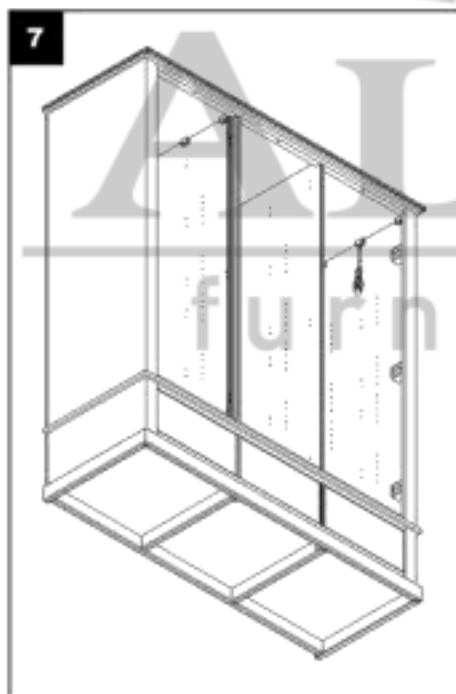

Montagehandleiding kast

Montageanweisung schrank

Assembly manual wardrobe

Instruction de montage armoire à linge

ALTA
furniture

24x

24x

48x

48x

1

5

6

7

ALTA
furniture

11

12