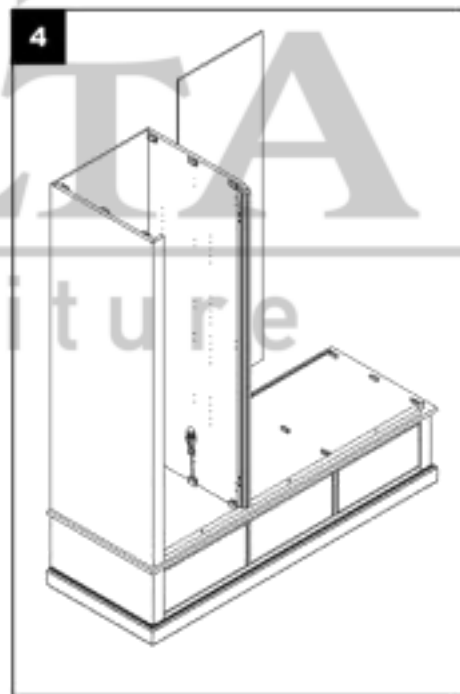

Montagehandleiding kast

Montageanweisung schrank

Assembly manual wardrobe

Instruction de montage armoire à linge

ALTA
furniture

24x

24x

48x

48x

1

5

6

7

ALTA
furniture

11

12