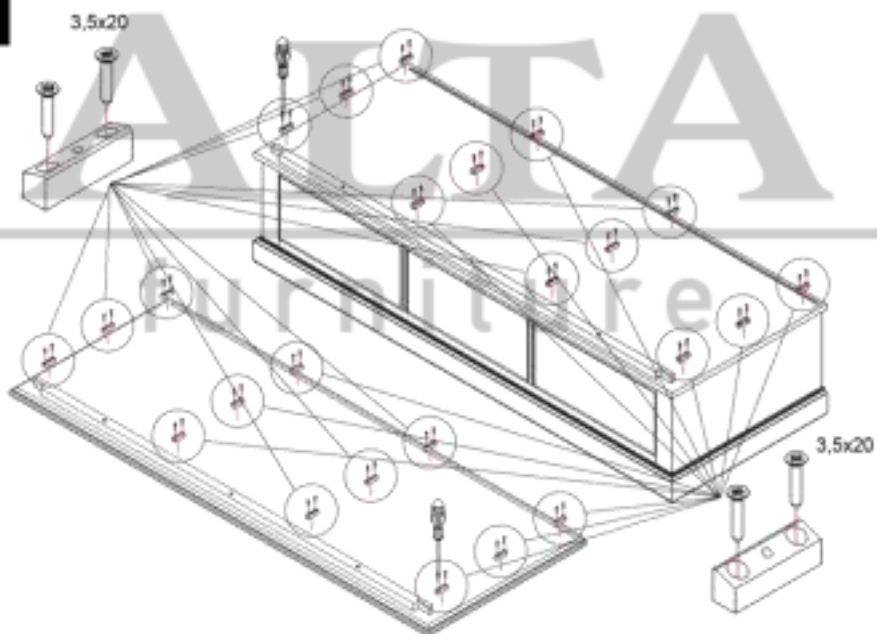

Montagehandleiding kast

Montageanweisung schrank

Assembly manual wardrobe

Instruction de montage armoire à linge

ALTA
furniture

24x

24x

48x

48x

1

5

6

7

ALTA
furniture

11

12