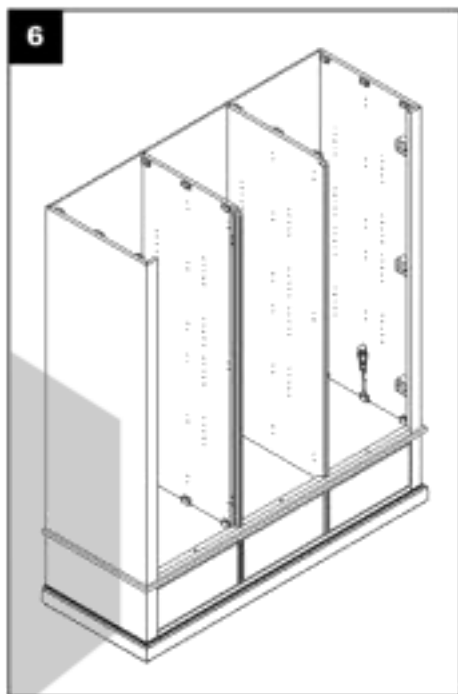

Montagehandleiding kast

Montageanweisung schrank

Assembly manual wardrobe

Instruction de montage armoire à linge

ALTA
furniture

24x

24x

48x

48x

1

5

6

7

ALTA
furniture

11

12