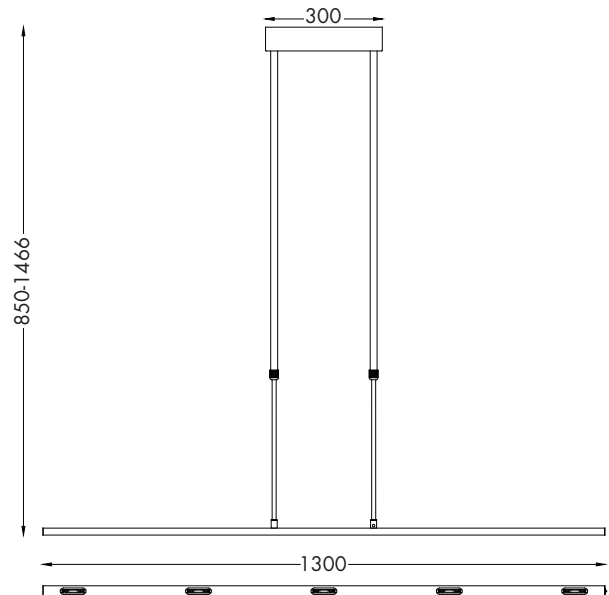

INSTRUCTION MANUAL

220-240V~
50~60Hz

Unchangeable LED
5*LED 5W
3000K
RA>80
20,000H

Bold HL

Overall Sizes:

This item contains
unchangeable LED

2500	LM
25	W
3000	K
>80	CRI
20000	H
15000	ON/OFF

QAZQA