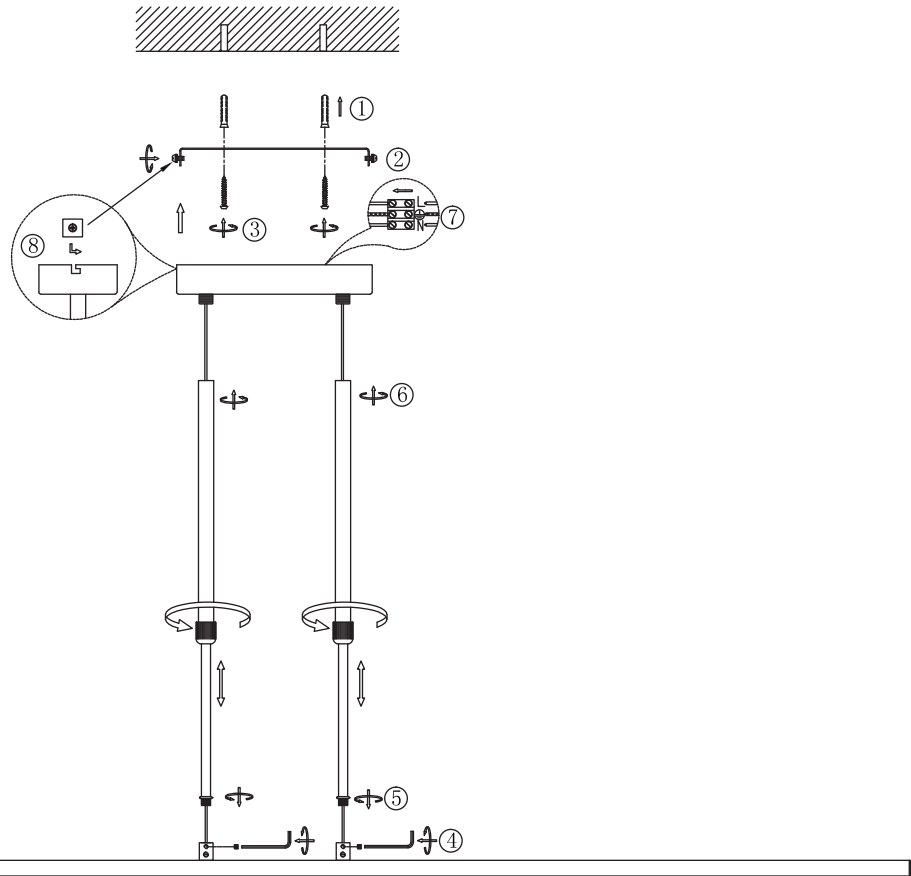

INSTRUCTION MANUAL

220-240V~
50~60Hz

Unchangeable LED
5*LED 5W
3000K
RA>80
20,000H

Bold HL

Overall Sizes:

This item contains
unchangeable LED

2500	LM
25	W
3000	K
>80	CRI
20000	H
15000	ON/OFF

QAZQA