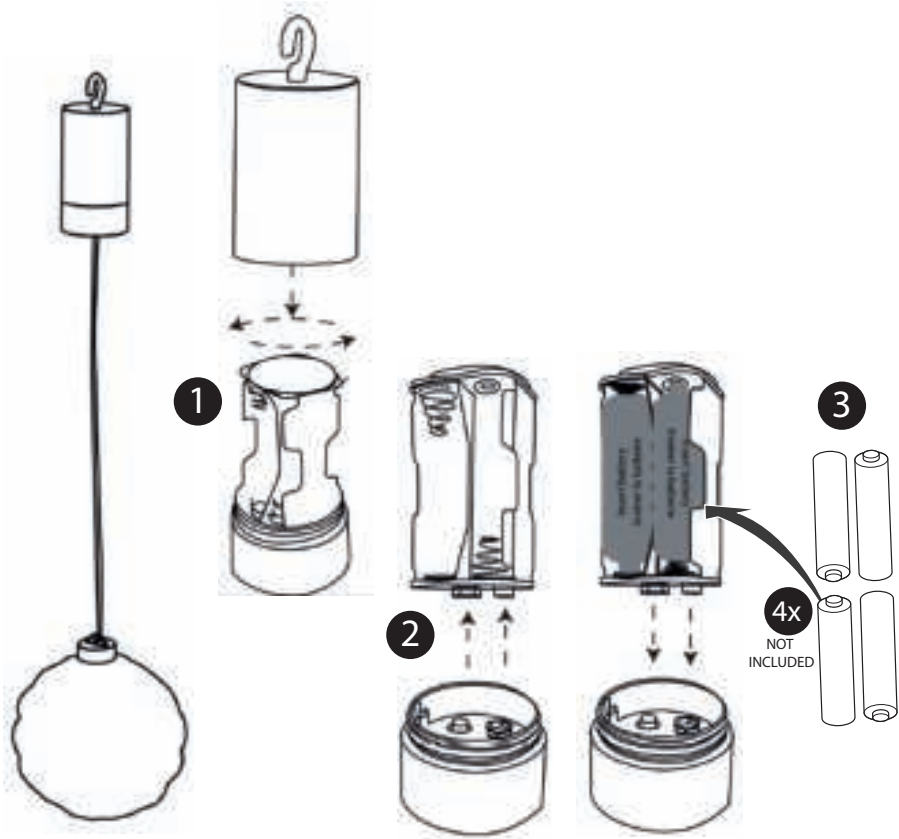

[X] - Not included

[X] 1.5V Alkaline 4x AA P8	F M2
[X] 1.2V NiMH 4x AA P9	☾ M5
🏠 C1	☾ IPX4 M6
🏠 G7	⊗ ⊙ ⊗ ⊙ M12
⊗ C9	♻️ M18
LED L13	⊗ M19
8x SOFTTONE L15	CE