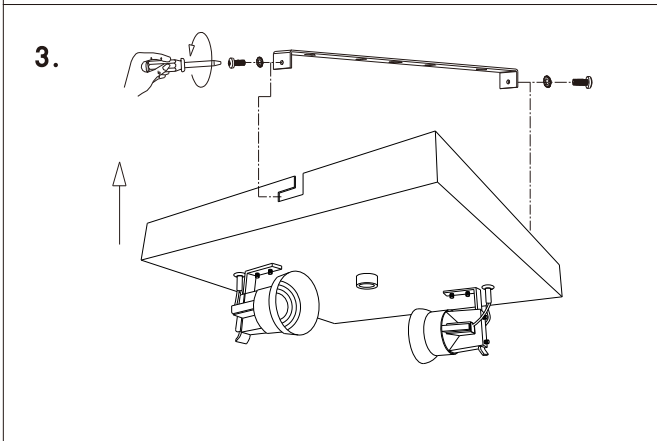

INSTRUCTION MANUAL

Drum CL Deluxe 30 Square Jute / Drum CL Deluxe 50 Square Jute / Drum CL Deluxe 70 Square Jute

Drum CL Deluxe 30 Square Jute
Ceiling plate: 2xE27

Overall size:
30cm
15cm
30cm

Drum CL Deluxe 50 Square Jute
Ceiling plate: 4xE27

Overall size:
50cm
15cm
50cm

Drum CL Deluxe 70 Square Jute
Ceiling plate: 6xE27

Overall size:
70cm
16cm
70cm