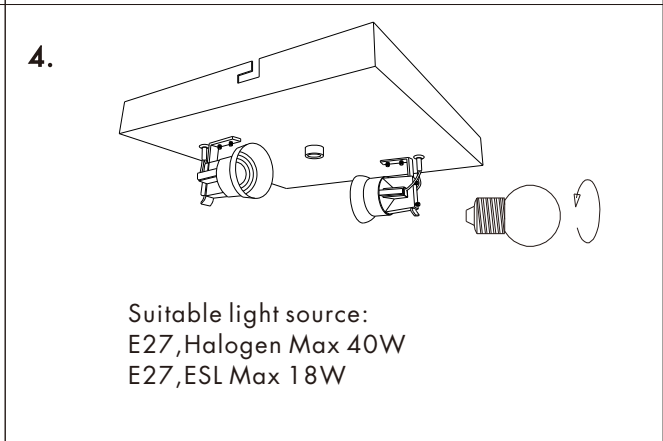

INSTRUCTION MANUAL

Drum CL Deluxe 30 Square Jute / Drum CL Deluxe 50 Square Jute / Drum CL Deluxe 70 Square Jute

Drum CL Deluxe 30 Square Jute
Ceiling plate: 2xE27

Overall size:
30cm
15cm
30cm

Drum CL Deluxe 50 Square Jute
Ceiling plate: 4xE27

Overall size:
50cm
15cm
50cm

Drum CL Deluxe 70 Square Jute
Ceiling plate: 6xE27

Overall size:
70cm
16cm
70cm