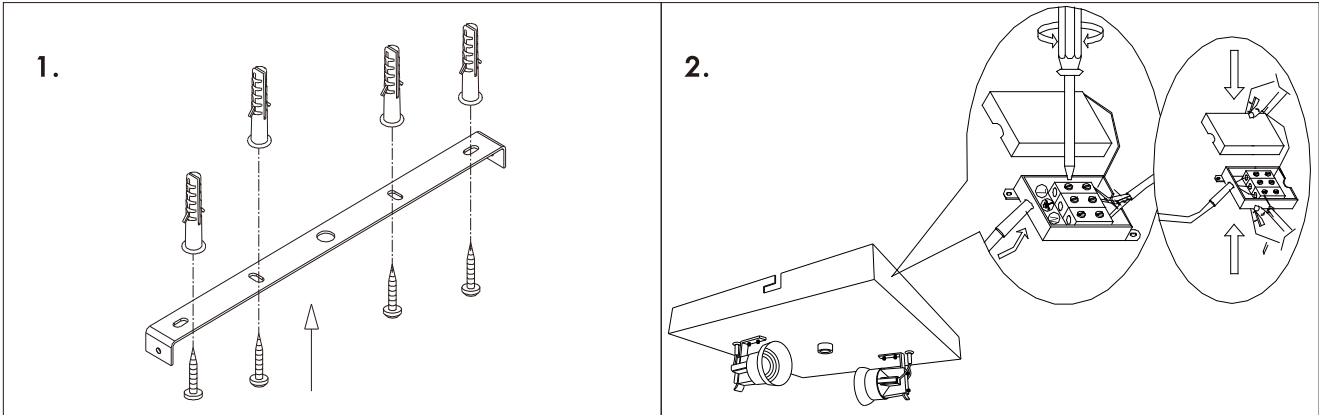

INSTRUCTION MANUAL

Drum CL Deluxe 30 Square Jute / Drum CL Deluxe 50 Square Jute / Drum CL Deluxe 70 Square Jute

Drum CL Deluxe 30 Square Jute
Ceiling plate: 2xE27

Overall size:
30cm
15cm
30cm

Drum CL Deluxe 50 Square Jute
Ceiling plate: 4xE27

Overall size:
50cm
15cm
50cm

Drum CL Deluxe 70 Square Jute
Ceiling plate: 6xE27

Overall size:
70cm
16cm
70cm