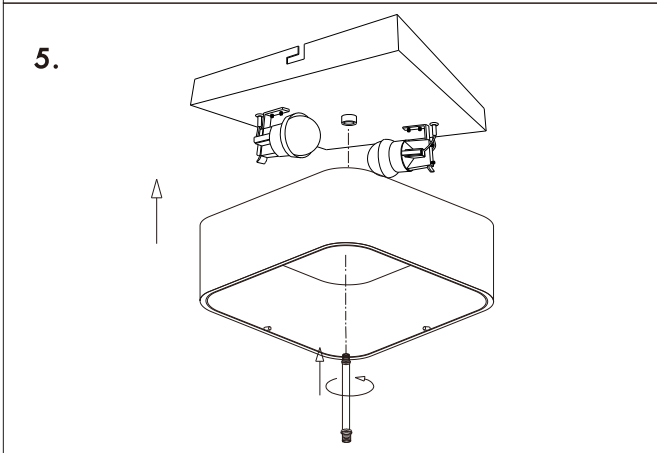

INSTRUCTION MANUAL

Drum CL Deluxe 30 Square Jute / Drum CL Deluxe 50 Square Jute / Drum CL Deluxe 70 Square Jute

Drum CL Deluxe 30 Square Jute
Ceiling plate: 2xE27

Overall size:
30cm
15cm
30cm

Drum CL Deluxe 50 Square Jute
Ceiling plate: 4xE27

Overall size:
50cm
15cm
50cm

Drum CL Deluxe 70 Square Jute
Ceiling plate: 6xE27

Overall size:
70cm
16cm
70cm