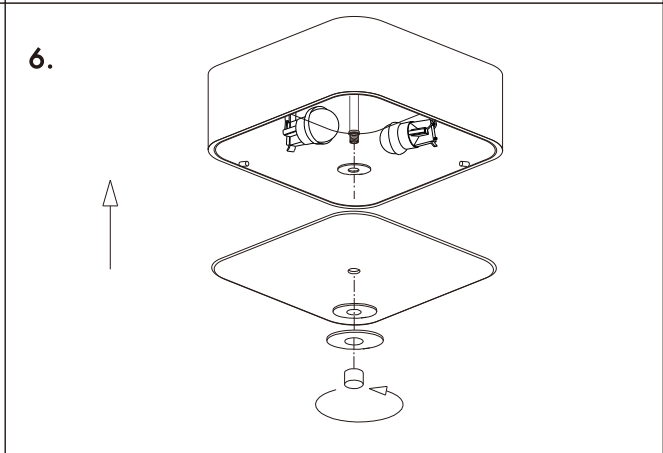

INSTRUCTION MANUAL

Drum CL Deluxe 30 Square Jute / Drum CL Deluxe 50 Square Jute / Drum CL Deluxe 70 Square Jute

Drum CL Deluxe 30 Square Jute
Ceiling plate: 2xE27

Overall size:
30cm
15cm
30cm

Drum CL Deluxe 50 Square Jute
Ceiling plate: 4xE27

Overall size:
50cm
15cm
50cm

Drum CL Deluxe 70 Square Jute
Ceiling plate: 6xE27

Overall size:
70cm
16cm
70cm