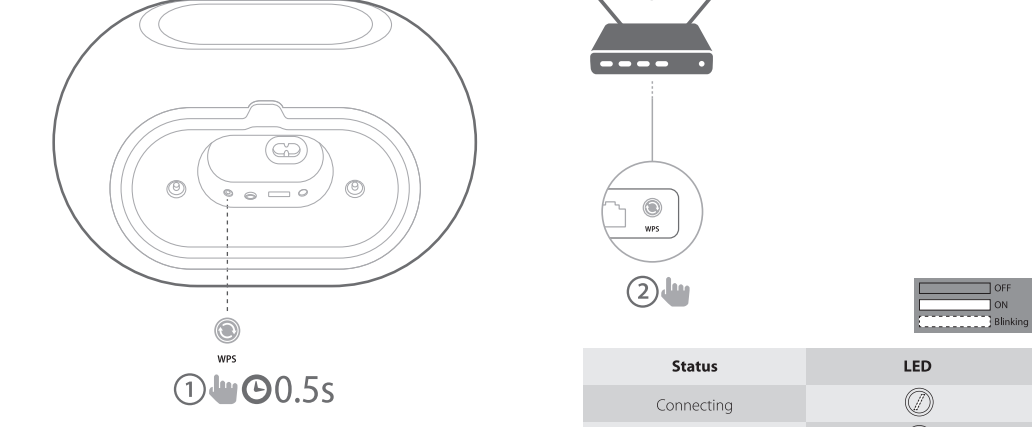

WPS (Wi-Fi Protected Setup)