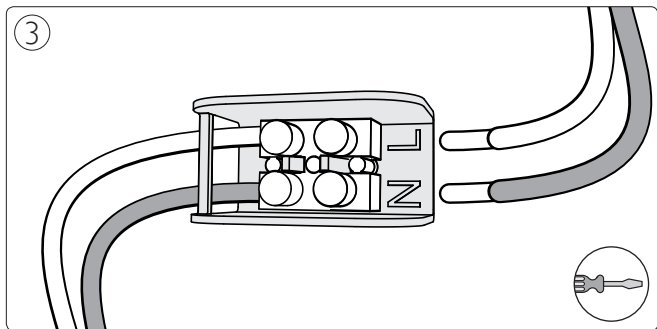

# PHILIPS

Incl.

Excl.

4b

Max 120°

Philips Lighting Contact Centre  
Int. Business Reply Service  
I.B.R.S. / C.C.R.I. Numéro 10461  
5600 VB Eindhoven  
Pays-Bas / The Netherlands

[www.philips.com/homelighting](http://www.philips.com/homelighting)  
☎ +800 7445 4775