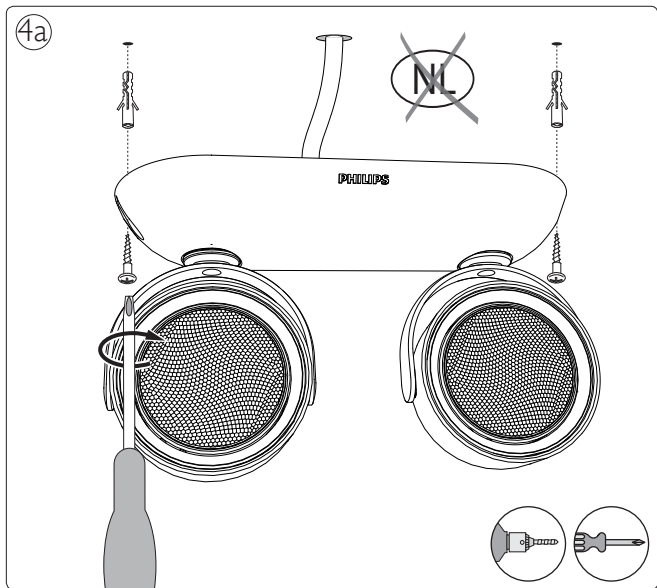

# PHILIPS

Incl.

Excl.

4b

Max 120°

Philips Lighting Contact Centre  
Int. Business Reply Service  
I.B.R.S. / C.C.R.I. Numéro 10461  
5600 VB Eindhoven  
Pays-Bas / The Netherlands

[www.philips.com/homelighting](http://www.philips.com/homelighting)  
☎ +800 7445 4775