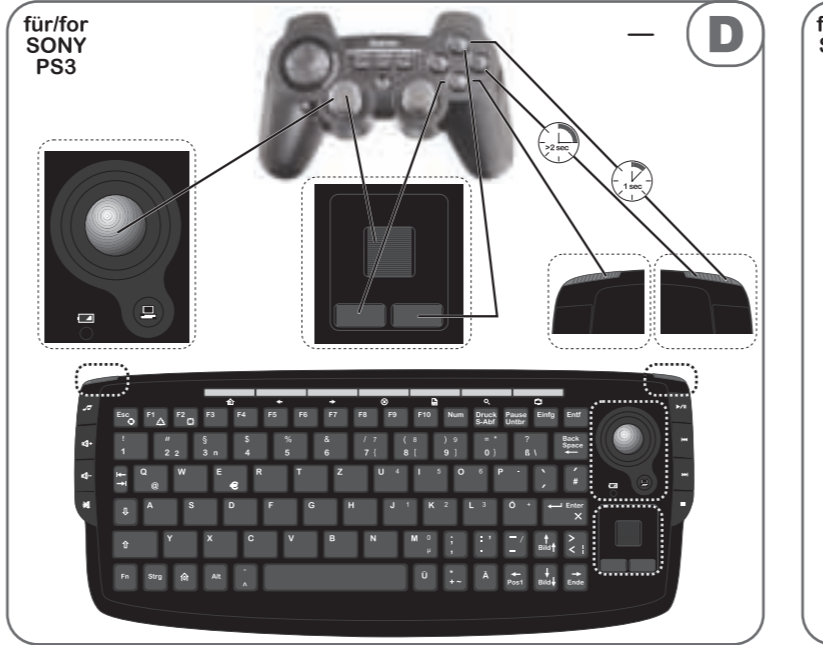

00051855
00053801
00053815
Version 1/2011

für/for SONY PS3

XMB™ menü

- Game
- Network
- PlayStation®Network
- Friends

network menü

- Internet Browser
  - Basic operation of the Internet browser
  - Browse mode / window mode
  - Browse mode menu
  - Window mode menu
  - Change the display size of a Web page
  - Using short keys / mouse / keyboard
  - Load / Download
  - Internet Browser User Agreement
- Internet Search

Using short keys / mouse / keyboard

Using short keys
You can operate directly with the buttons of the wireless controller without the menu. Operation available vary between browse mode and window mode.

Browse mode

- X button: Open the link.
- X button (hold down): Open the link in a new window.