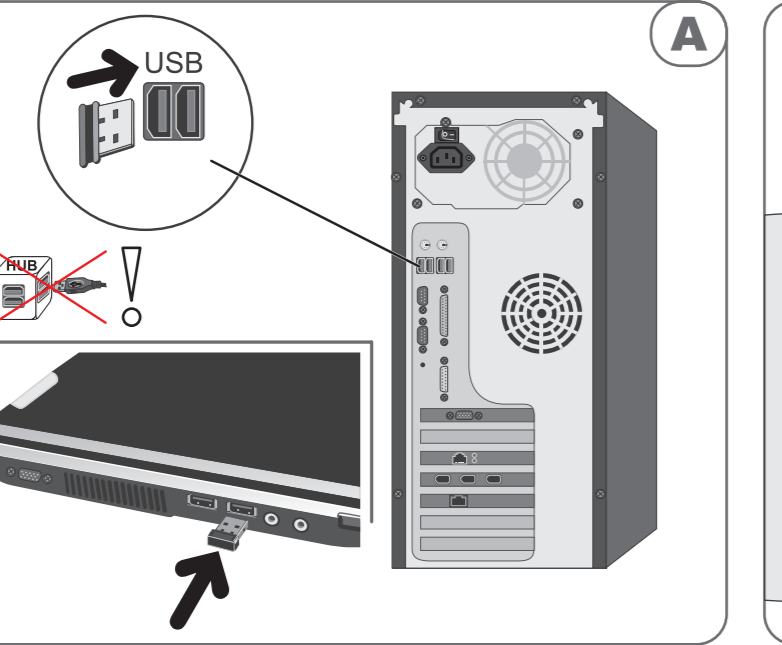

00051855
00053801
00053815
Version 1/2011

für/for SONY PS3

XMB™ menü

- Game
- Network
- PlayStation®Network
- Friends

network menü

- Internet Browser
  - Basic operation of the Internet browser
  - Browse mode / window mode
  - Browse mode menu
  - Window mode menu
  - Change the display size of a Web page
  - Using short keys / mouse / keyboard
  - Load / Download
  - Internet Browser User Agreement
- Internet Search

Using short keys / mouse / keyboard

Using short keys
You can operate directly with the buttons of the wireless controller without the menu. Operation available vary between browse mode and window mode.

Browse mode

- X button: Open the link.
- X button (hold down): Open the link in a new window.