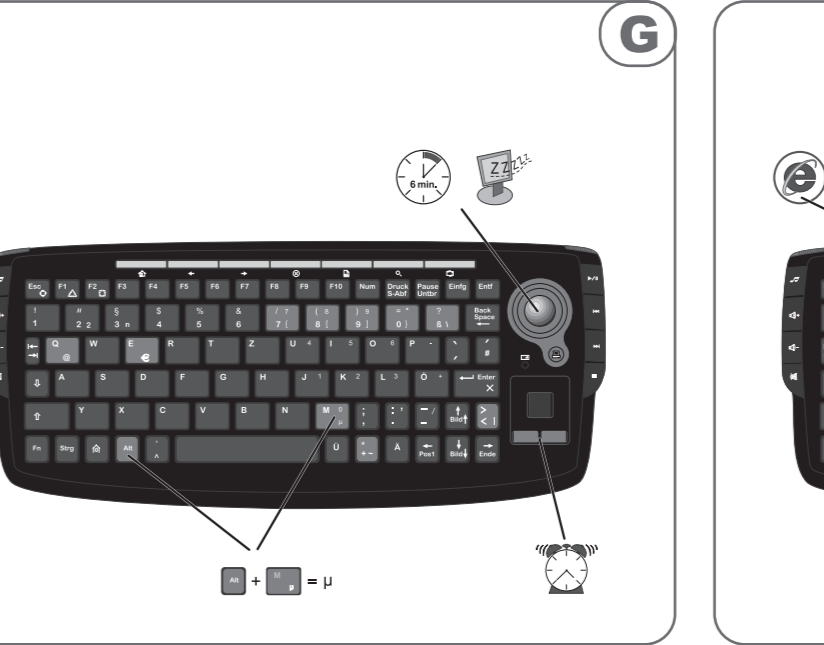

hama
Hama GmbH & Co. KG
D-86651 Monheim/Germany
www.hama.com