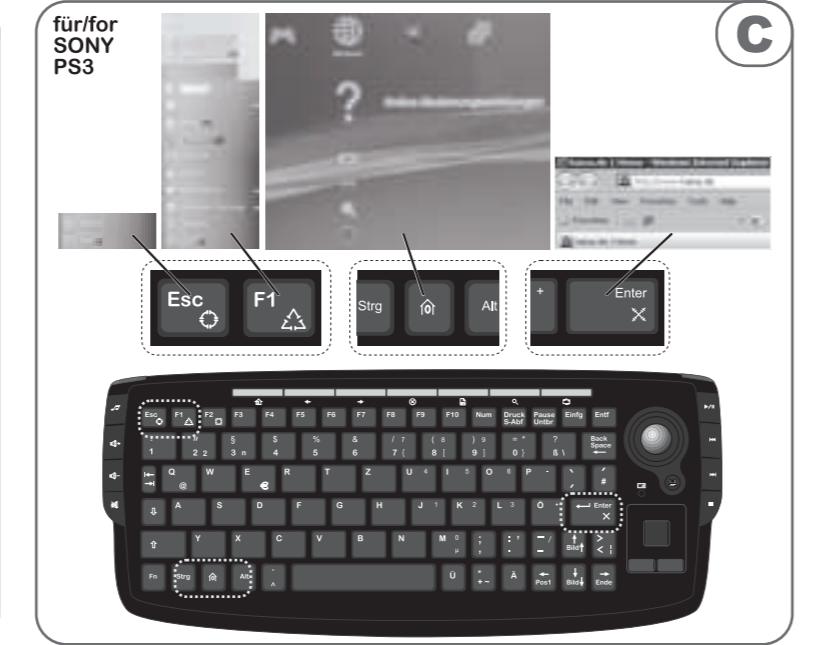

00051855
00053801
00053815
Version 1/2011

für/for SONY PS3

XMB™ menü

- Game
- Network
- PlayStation®Network
- Friends

network menü

- Internet Browser
  - Basic operation of the Internet browser
  - Browse mode / window mode
  - Browse mode menu
  - Window mode menu
  - Change the display size of a Web page
  - Using short keys / mouse / keyboard
  - Load / Download
  - Internet Browser User Agreement
- Internet Search

Using short keys / mouse / keyboard

Using short keys
You can operate directly with the buttons of the wireless controller without the menu. Operation available vary between browse mode and window mode.

Browse mode

- X button: Open the link.
- X button (hold down): Open the link in a new window.