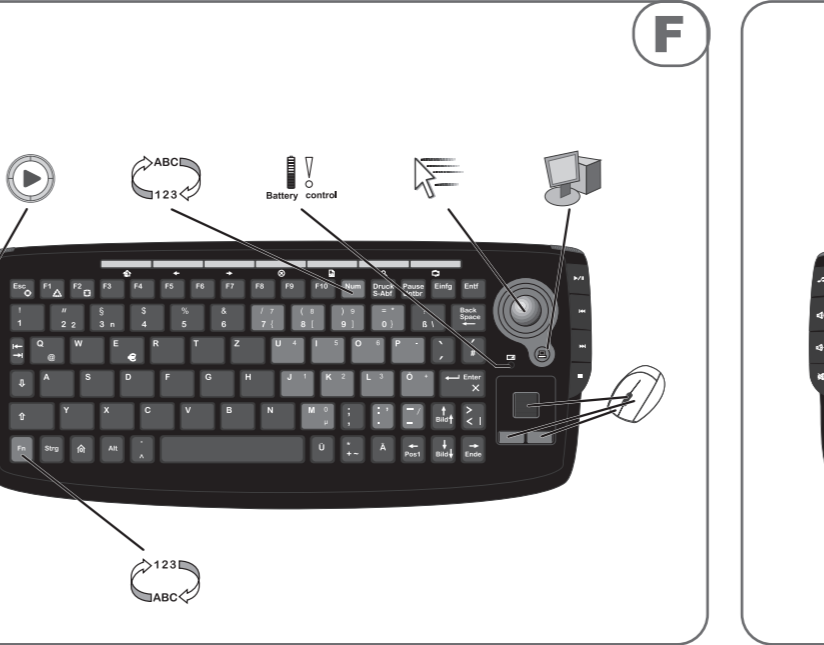

hama
Hama GmbH & Co. KG
D-86651 Monheim/Germany
www.hama.com