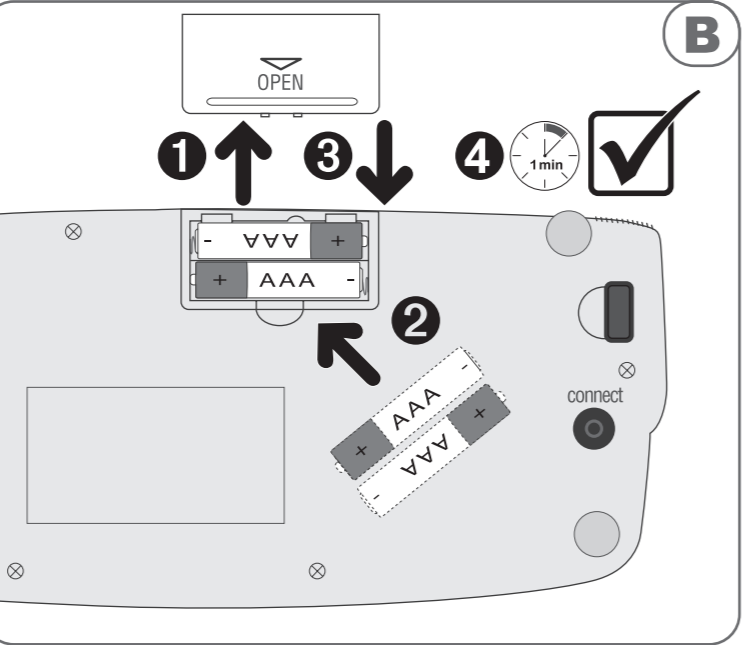

00051855
00053801
00053815
Version 1/2011

für/for SONY PS3

XMB™ menü

- Game
- Network
- PlayStation®Network
- Friends

network menü

- Internet Browser
  - Basic operation of the Internet browser
  - Browse mode / window mode
  - Browse mode menu
  - Window mode menu
  - Change the display size of a Web page
  - Using short keys / mouse / keyboard
  - Load / Download
  - Internet Browser User Agreement
- Internet Search

Using short keys / mouse / keyboard

Using short keys
You can operate directly with the buttons of the wireless controller without the menu. Operation available vary between browse mode and window mode.

Browse mode

- X button: Open the link.
- X button (hold down): Open the link in a new window.