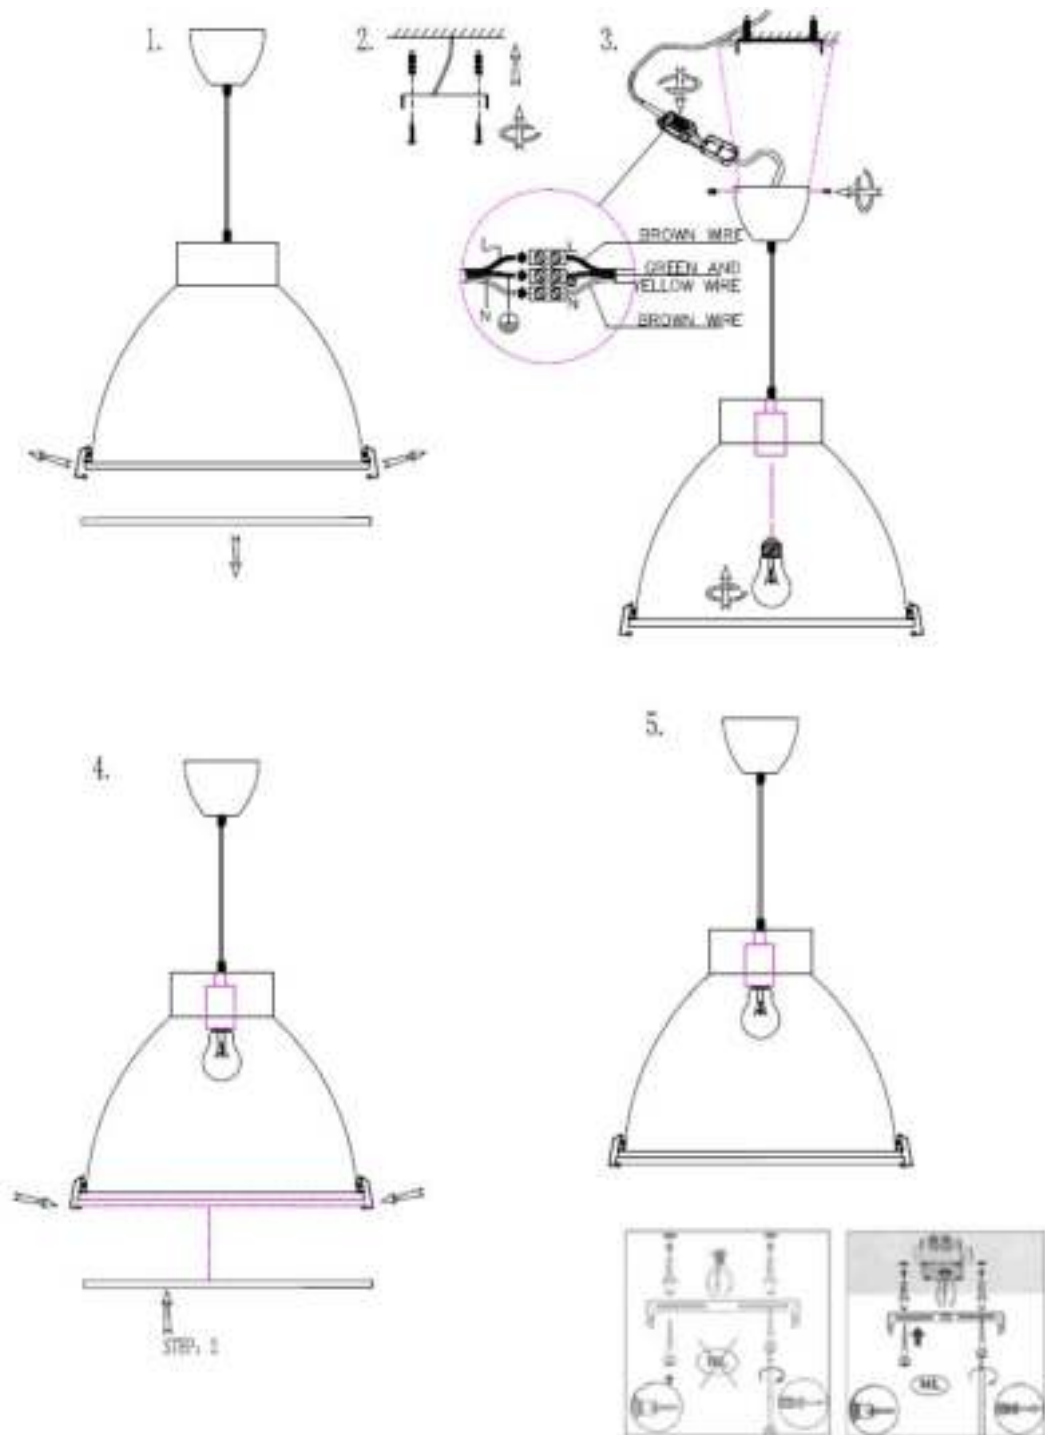

Line drawing of the item (with outline dimensions)

Item number: 76457/42/15

Installation drawing (the same as it in its instruction manual)

Technical details

materials used:	ALUM./GLASS	
color:	Alum. In metal grey/ frosted glass	
dimmable and how is the fixture dimmable:		
size:	Height:	1200MM
	Length:	
	Width:	D420MM
	Net Weight:	2.5 KGS
power requirements:	220-240V~50Hz	
bulb type and maximum Wattage:	E27 Max.60W	
number of bulbs:	1xE27	
IP degree:	IP20	