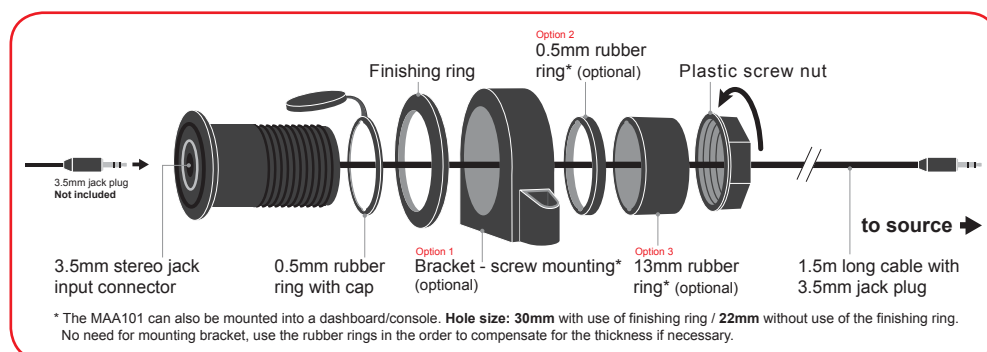

MAA101

Splash proof 3.5mm AUX-in to 3.5mm jack socket

- Extends a 3.5mm jack-in connection
- Can be connected to a source with a 3.5mm jack-in
- Cable length: 1.5m
- Mounting through bracket or directly into the dashboard/console
(Hole size: with finishing ring $\varnothing 30\text{mm}$ / without finishing ring $\varnothing 22\text{mm}$)