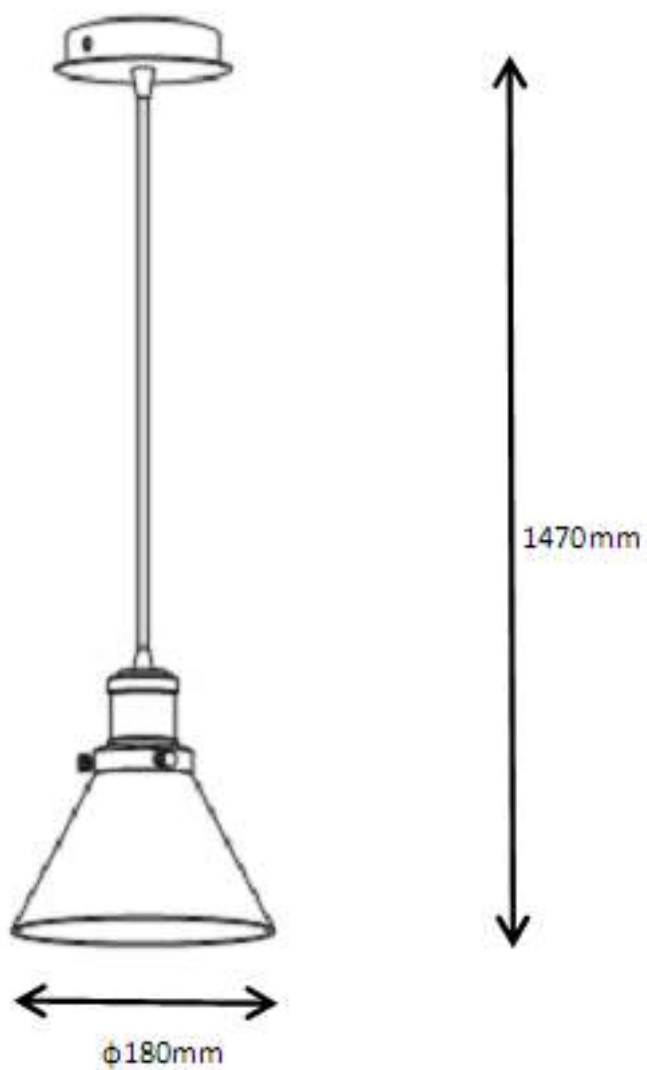

Line drawing of the item (with outline dimensions)

Item number: 31388/18/60

Installation drawing (the same as it in its instruction manual)

Technical details

materials used:	Steel+glass	
color:	60	Iron grey with clear glass
dimmable and how is the fixture dimmable:		
size:	Height:	147cm
	Length:	
	Width:	D18cm
	Net Weight:	0.93kgs
power requirements:	220-240V~50HZ	
bulb type and maximum Wattage:	E27	Max.60w
number of bulbs:	1XE27	
IP degree:	IP20	