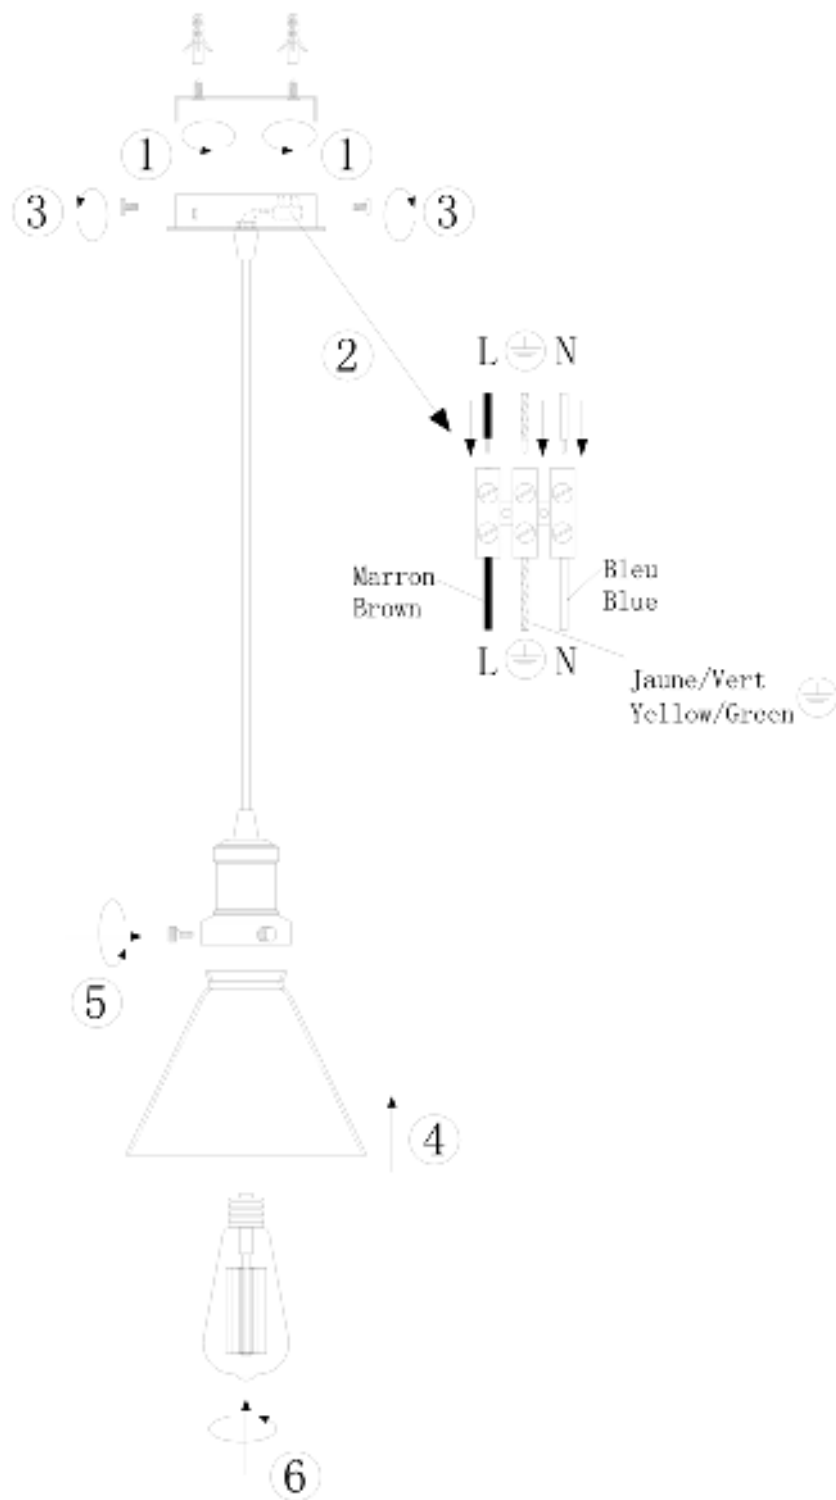

Line drawing of the item (with outline dimensions)

Item number: 31388/18/60

Installation drawing (the same as it in its instruction manual)

Technical details

materials used:	Steel+glass	
color:	60	Iron grey with clear glass
dimmable and how is the fixture dimmable:		
size:	Height:	147cm
	Length:	
	Width:	D18cm
	Net Weight:	0.93kgs
power requirements:	220-240V~50HZ	
bulb type and maximum Wattage:	E27	Max.60w
number of bulbs:	1XE27	
IP degree:	IP20	