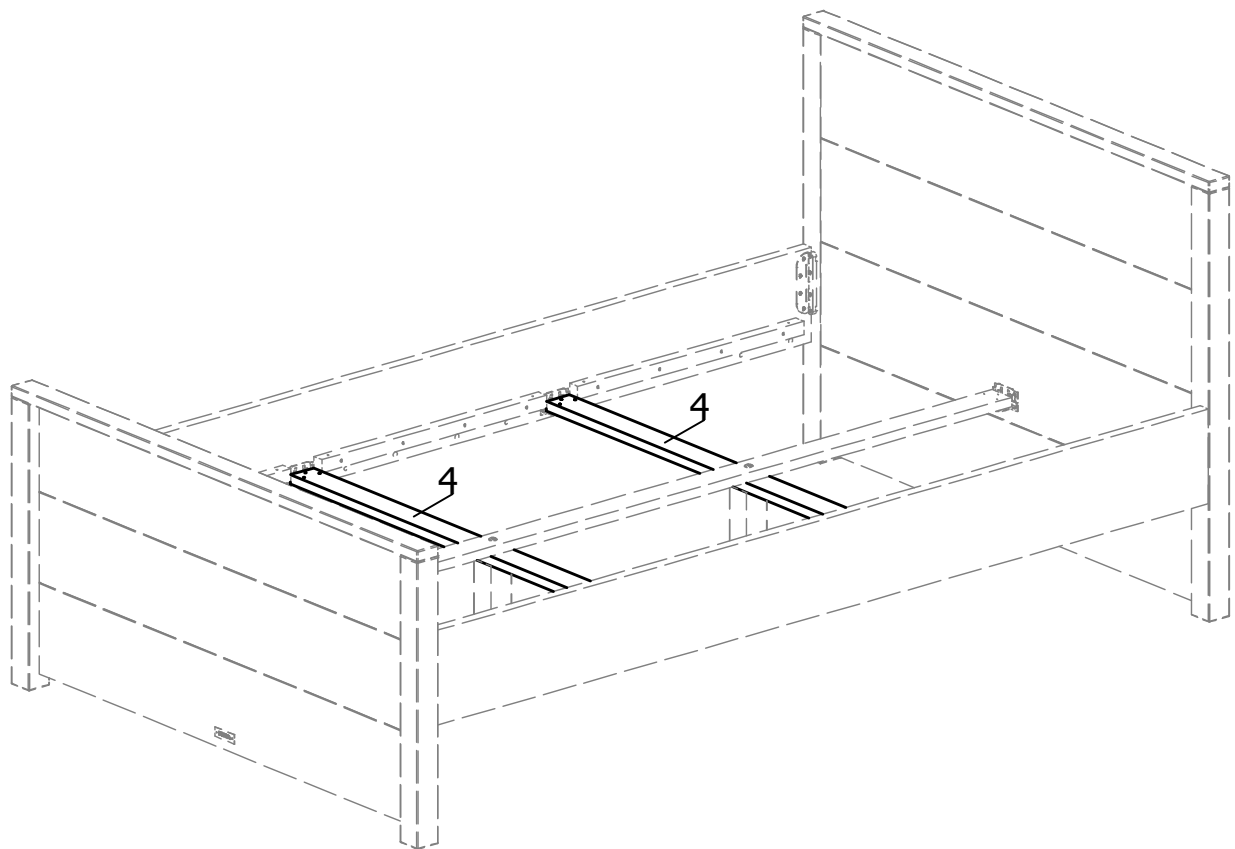

Distributor:

BOPITA
Energieweg 1
6662 NS Elst
The Netherlands

www.bopita.com

25.03.2020.