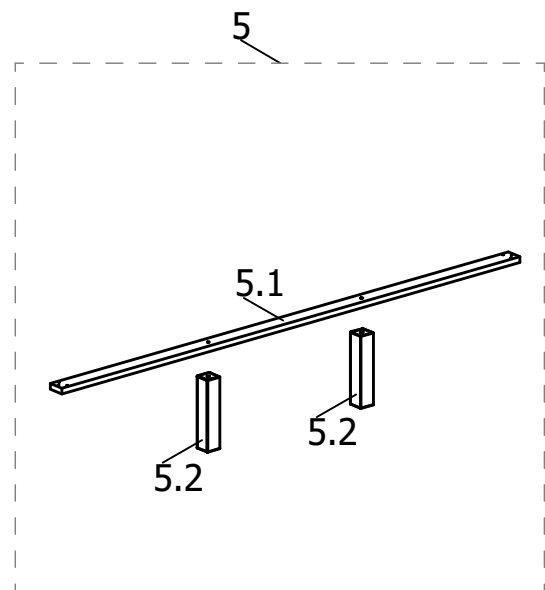

ASSEMBLY INSTRUCTION  
MONTAGE HANDLEIDING  
MONTAGE ANLEITUNG  
NOTICE DE MONTAGE  
MANUAL DE MONTAJE

UK  
NL  
D  
F  
ESP

MODEL :BOBBY  
TYPE :SET SIDES 200 CM  
COLOUR :WHITE  
ART.CODE :740176.11

Distributor:

UK	MODEL	:BOBBY
NL	TYPE	:HEAD/FOOT END HIGH 140 CM
D	COLOUR	:WHITE
F	ART.CODE	:744175.11
ESP		

Distributor:

BOPITA  
Energieweg 1  
6662 NS Elst  
The Netherlands

[www.bopita.com](http://www.bopita.com)

04.03.2020.

ASSEMBLY INSTRUCTION  
MONTAGE HANDLEIDING  
MONTAGE ANLEITUNG  
NOTICE DE MONTAGE  
MANUAL DE MONTAJE

UK	MODEL	:BOBBY
NL	TYPE	:BOTTOM SUPPORT SET LENGTH 200 CM
D	COLOUR	:WHITE
F	ART.CODE	:750176.11
ESP		

UK  
NL  
D  
F  
ESP

MODEL :BOBBY  
TYPE :HEAD/FOOT END LOW 140 CM  
COLOUR :WHITE  
ART.CODE :754175.11

Distributor:

BOPITA  
Energieweg 1  
6662 NS Elst  
The Netherlands

[www.bopita.com](http://www.bopita.com)