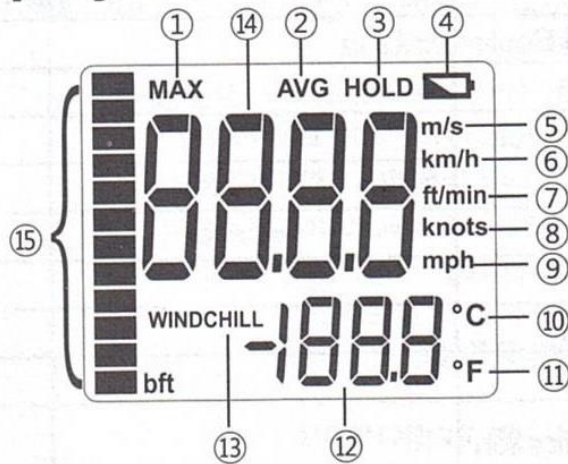

5. Display Interface

1	Maximum measurement	2	Average value
3	Data hold	4	Low battery
5	m/s	6	km/h
7	ft/min	8	Knots
9	Mph	10	Celsius
11	Fahrenheit	12	Temperature value