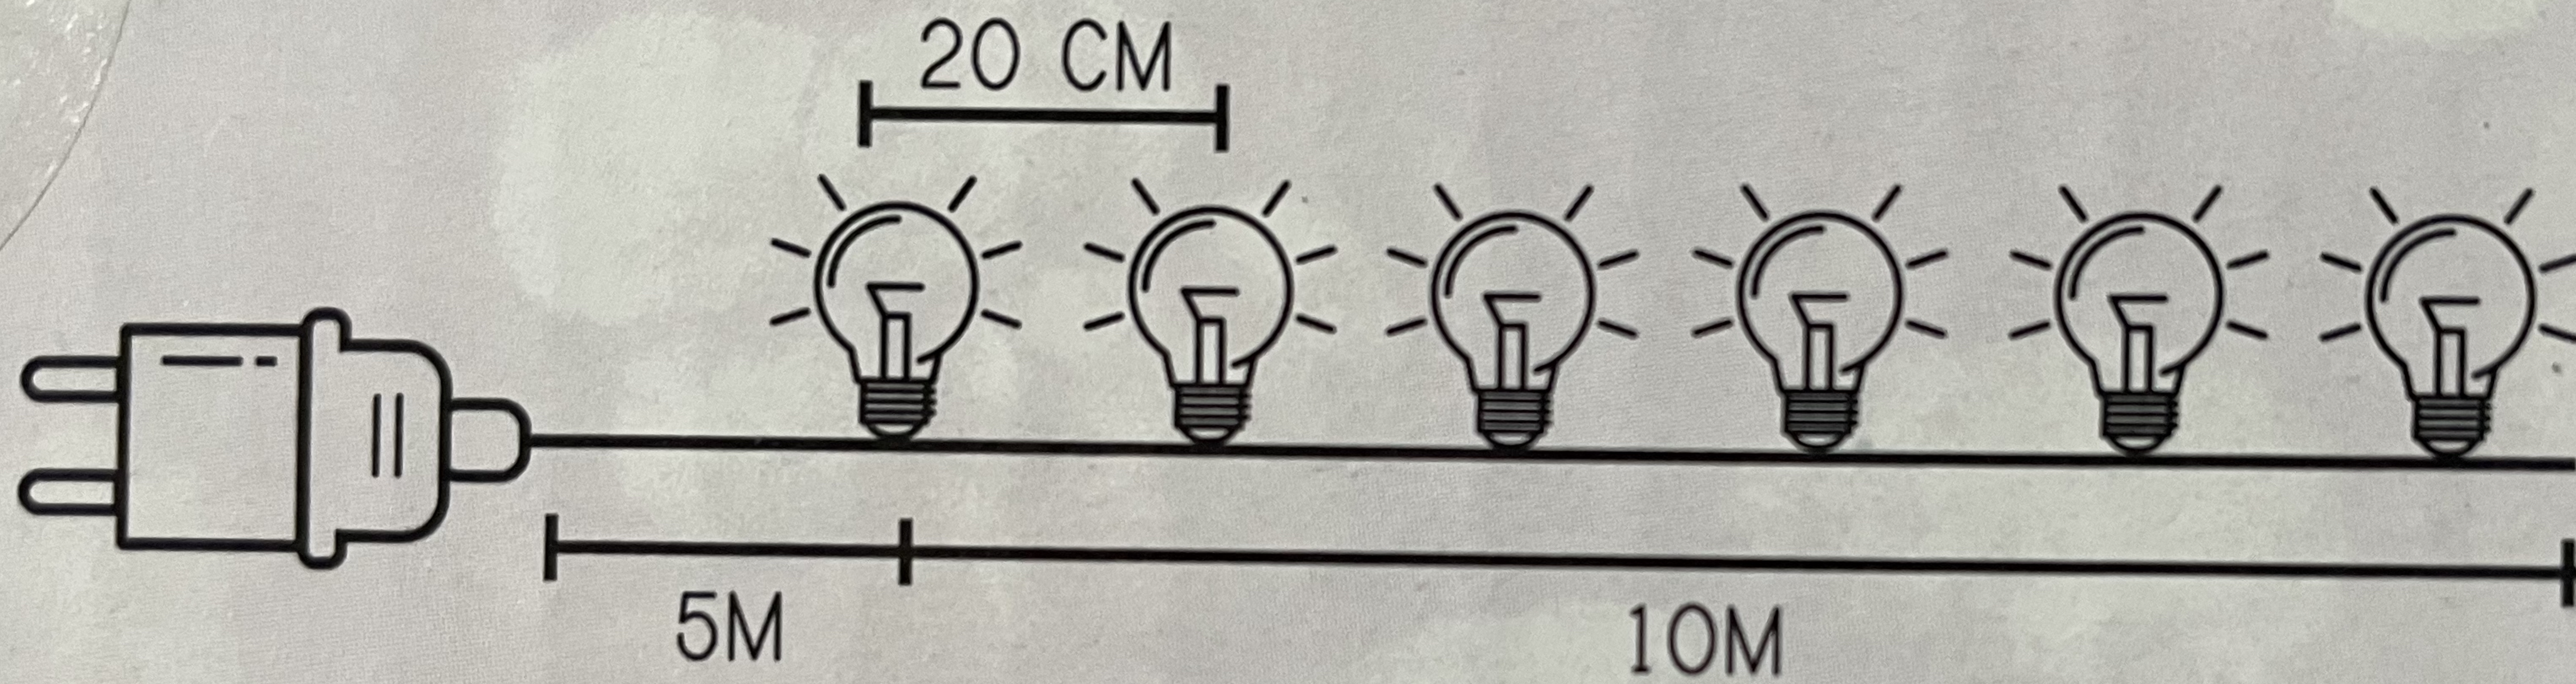

Operating Instructions: The external flexible cable or cord of this luminaire consists of the cord is damaged, the luminaire shall be destroyed. Do not connect the cord while it is in the packing. The lamps are not replaceable.