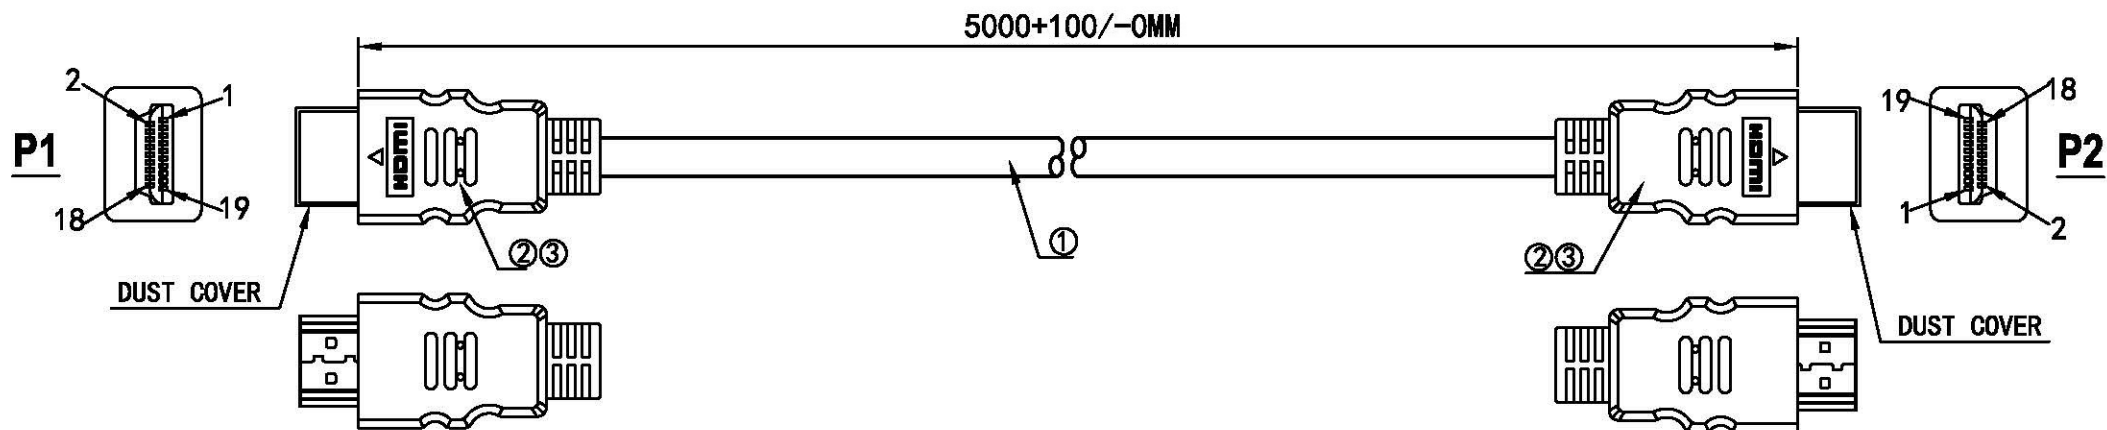

Datenblatt - Fiche technique - Data sheet

11.04.5735

ROLINE HDMI High Speed Kabel mit Ethernet, LSOH, 5,0m

ROLINE Câble HDMI High Speed avec Ethernet, LSOH, 5,0m

**ROLINE HDMI High Speed Cable with Ethernet,
HDMI M – HDMI M, LSOH, 5 m**

NOTES:

1. CABLE:UL21445 (30AWG*1P+EAM)*5+30AWG*4C
+AEB OD=6.0MM JACKET:LSOH BLACK
2. CONNECTOR: HDMI A MALE INSULATION: BLACK, SHELL - NICKEL PLATED
3. OUTER MOLD:LSOH 45P BLACK

ELECTRICAL TEST:

1. 100% TEST OPEN SHORT MIS-WIRE
2. INSULATION RESISTANCE:2M OHM MIN.

WIRE ADDRESS

ITEM NO.	11.04.5735	Draw	F16 CHIEN	Date	2015-03-02
ROLINE HDMI High Speed Cable, w/Ethernet, A-A, M/M, LSOH 5.0m, black		Check		Date	
		Approval		Date	
Unit (MM)					

D		
C		
B		
VER. A	REVISE	Date