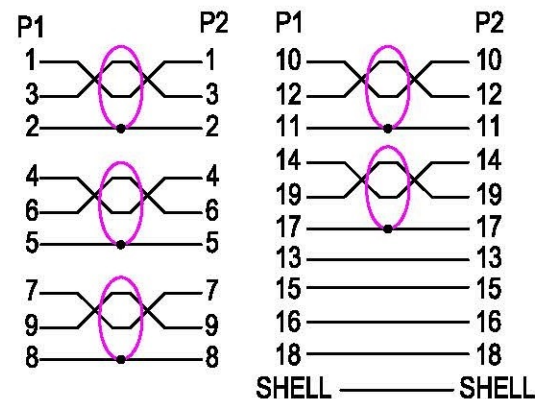

Datenblatt - Fiche technique - Data sheet

11.04.5735

ROLINE HDMI High Speed Kabel mit Ethernet, LSOH, 5,0m

ROLINE Câble HDMI High Speed avec Ethernet, LSOH, 5,0m

**ROLINE HDMI High Speed Cable with Ethernet,
HDMI M – HDMI M, LSOH, 5 m**

NOTES:

1. CABLE:UL21445 (30AWG*1P+EAM)*5+30AWG*4C
+AEB OD=6.0MM JACKET:LSOH BLACK
2. CONNECTOR: HDMI A MALE INSULATION: BLACK, SHELL - NICKEL PLATED
3. OUTER MOLD:LSOH 45P BLACK

ELECTRICAL TEST:

1. 100% TEST OPEN SHORT MIS-WIRE
2. INSULATION RESISTANCE:2M OHM MIN.

WIRE ADDRESS

ITEM NO.	11.04.5735	Draw	F16 CHIEN	Date	2015-03-02
ROLINE HDMI High Speed Cable, w/Ethernet, A-A, M/M, LSOH 5.0m, black		Check		Date	
		Approval		Date	
Unit (MM)					

D		
C		
B		
VER. A	REVISE	Date