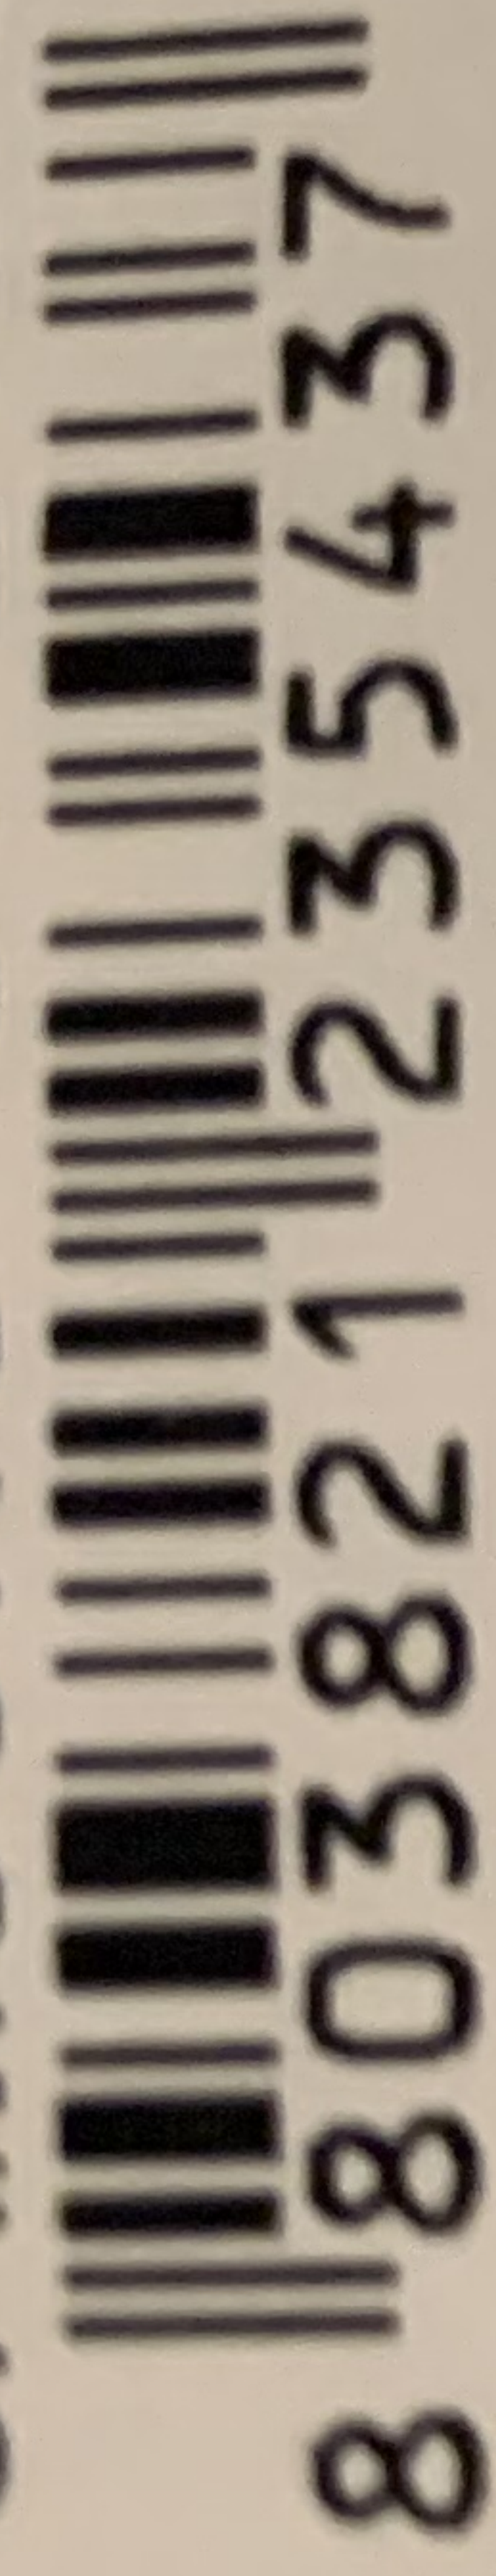

SAMSUNG GT-E1272

COLOR:Blue

IMEI No:352713073678668

A

SAMSUNG GT-E1272

IMEI No:352713073678668

B

SAMSUNG GT-E1272

IMEI No:352713073678668

C

ELECTRONLCS

MADE IN CHINA BY SAMSUNG

CE0168

GSM 850/900/1800/1900

Bevollmchtigter gen s 5 EBPg.Samsung Eleotonloe(KU)Ltd,
Eufo QALab. Blackbushe Business Park.

Saxony Way, Yateley, Hampshire.GU40 0GGUnited Kingdom