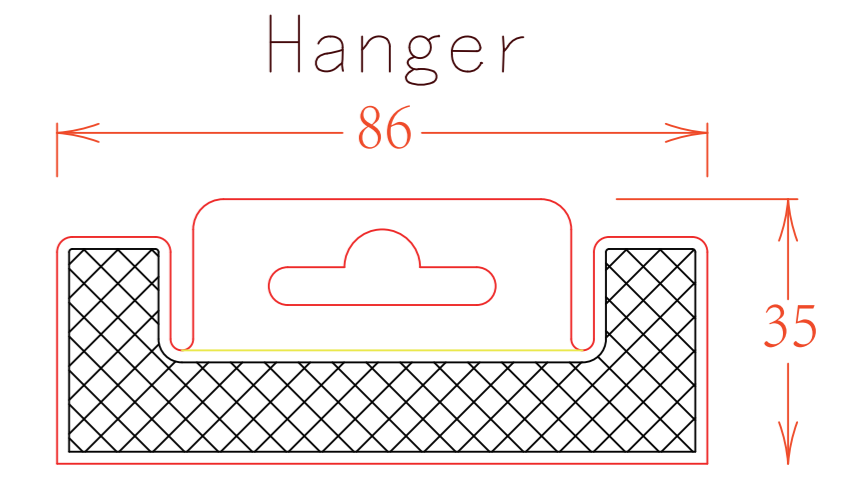

Card box

0.65mm Blue matt PET

贴0.2mm厚透明胶片

350g C1S

外表面视图 啤面

Legend Box:

SKU: A1365H11	DATE: 06/10/2021	Product Name: PowerCore III Sense 20K	BU: battery	00/00/2018 Change Remarks:
COLOURS: Cyan, Magenta, Yellow, Black, Red, Green, Blue, Orange, Silver, Gold, White, Grey	Language: EN	Designer: hua	Offline	1.
3/F, Jiuxing Tech Bldg, 3151 Shahe West Road, Nanshan District, Shenzhen City, Guangdong Province, China				2.
www.anker.com				3.
				4.
				5.
				6.

CUT LINE切线		BRAND NAME	Anker	UNIT	ANGLE
PRESS LINE折线		PRODUCT TYPE	battery	mm	
PERFORATE LINE刀齿线		PROJECT NO.	A1365		
REFERENCE LINE参考线		SALES CHANNEL	Offline		
EASY OPEN LINE撕裂切线		DESIGNED BY	Devin		
GLUE AREA 粘合线		DATE	2021.04.01		
CORRUGATED DIRECTION 坑纹线					