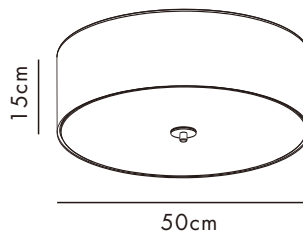

INSTRUCTION MANUAL

Drum CL

Drum CL 35 Square

Ceiling plate: 2xE27

Overall size:

Drum CL 30

Ceiling plate: 2xE27

Overall size:

Drum CL 50

Ceiling plate: 4xE27

Overall size:

Drum CL 70

Ceiling plate: 6xE27

Overall size: