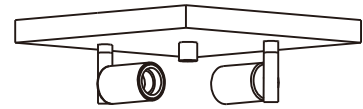

INSTRUCTION MANUAL

Drum CL

Drum CL 35 Square

Ceiling plate: 2xE27

Overall size:

Drum CL 30

Ceiling plate: 2xE27

Overall size:

Drum CL 50

Ceiling plate: 4xE27

Overall size:

Drum CL 70

Ceiling plate: 6xE27

Overall size: