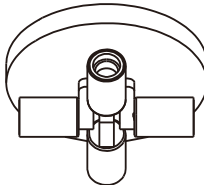

INSTRUCTION MANUAL

Drum CL

Drum CL 35 Square

Ceiling plate: 2xE27

Overall size:

Drum CL 30

Ceiling plate: 2xE27

Overall size:

Drum CL 50

Ceiling plate: 4xE27

Overall size:

Drum CL 70

Ceiling plate: 6xE27

Overall size: