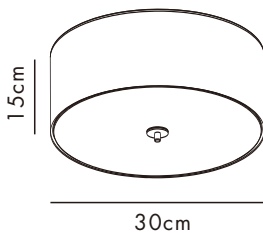

INSTRUCTION MANUAL

Drum CL

Drum CL 35 Square

Ceiling plate: 2xE27

Overall size:

Drum CL 30

Ceiling plate: 2xE27

Overall size:

Drum CL 50

Ceiling plate: 4xE27

Overall size:

Drum CL 70

Ceiling plate: 6xE27

Overall size: