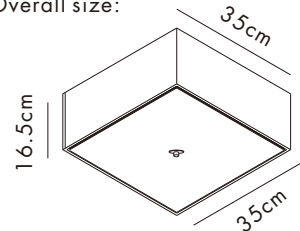

INSTRUCTION MANUAL

Drum CL

Drum CL 35 Square

Ceiling plate: 2xE27

Overall size:

Drum CL 30

Ceiling plate: 2xE27

Overall size:

Drum CL 50

Ceiling plate: 4xE27

Overall size:

Drum CL 70

Ceiling plate: 6xE27

Overall size: