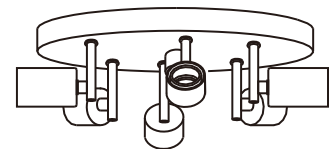

INSTRUCTION MANUAL

Drum CL

Drum CL 35 Square

Ceiling plate: 2xE27

Overall size:

Drum CL 30

Ceiling plate: 2xE27

Overall size:

Drum CL 50

Ceiling plate: 4xE27

Overall size:

Drum CL 70

Ceiling plate: 6xE27

Overall size: