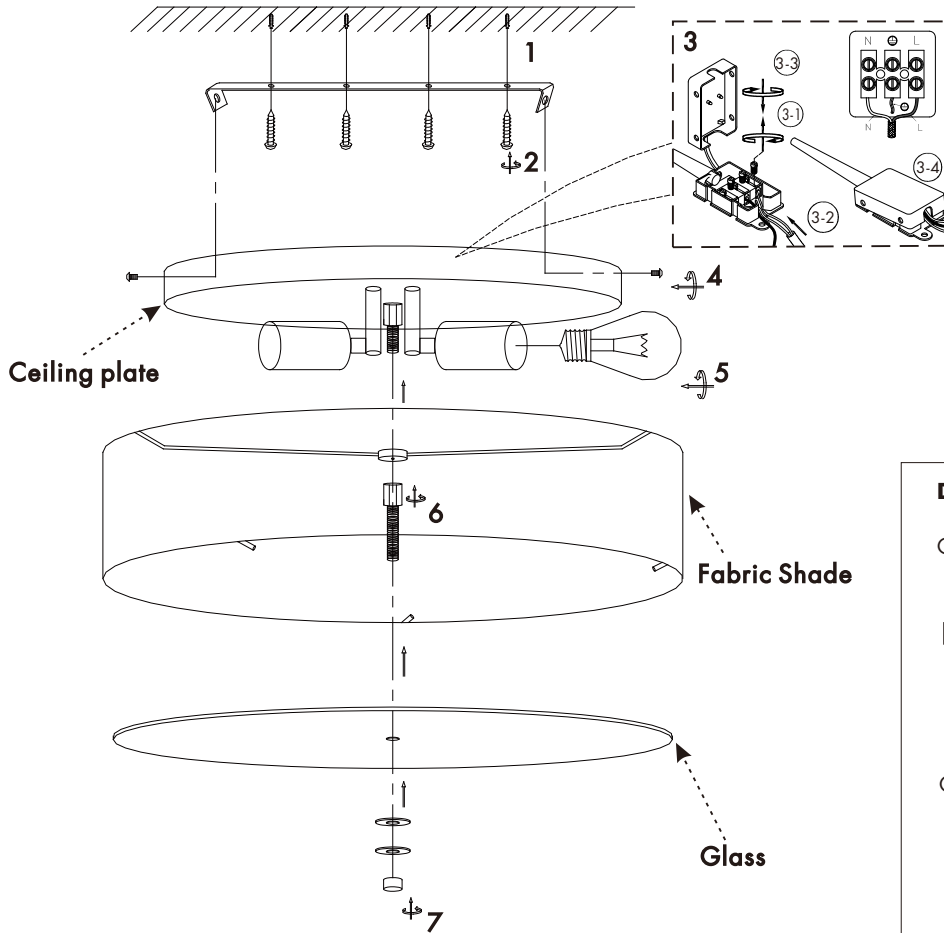

INSTRUCTION MANUAL

Drum CL

Drum CL 35 Square

Ceiling plate: 2xE27

Overall size:

Drum CL 30

Ceiling plate: 2xE27

Overall size:

Drum CL 50

Ceiling plate: 4xE27

Overall size:

Drum CL 70

Ceiling plate: 6xE27

Overall size: