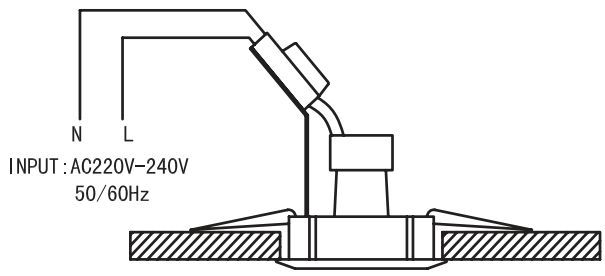

WWW.QAZQA.COM

Model:44884/44885/45928
Type:Halogen lamp
Illuminant:GU10/MR16 Halogen lamp

Technical Specifications:

- .Voltage:220~240V 50Hz/60Hz
- .Power: GU10/MR16 lamp Max. 50W
- .IP Grade:IP20
- .Safe Grade: Class II/Class III

Recommendation for safety:

- .Install the lighting fixture by professional only;
- .Make sure power is off before installing;
- .Do not touch the bulb when it lights on;
- .Always turn off the power for few minutes before handling or replacing the bulb;
- .Allow distance of at least 0.5m between the lamp and light surface;
- .Use only dry cloth to clean the bulb,do not use cleanser or chemical cleaning products;
- .The actual use power should not override the rated power.