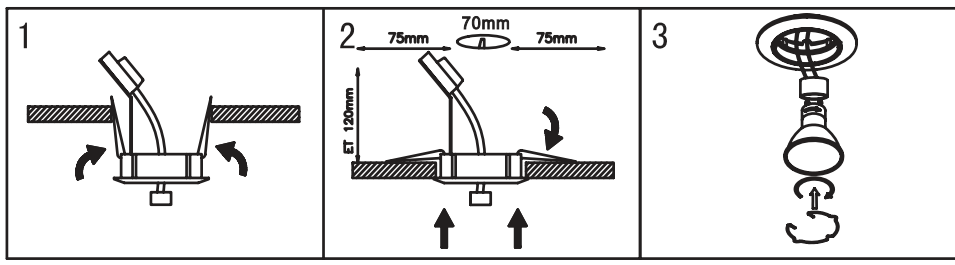

WWW.QAZQA.COM

Model:44884/44885/45928
Type:Halogen lamp
Illuminant:GU10/MR16 Halogen lamp

Technical Specifications:

- .Voltage:220~240V 50Hz/60Hz
- .Power: GU10/MR16 lamp Max. 50W
- .IP Grade:IP20
- .Safe Grade: Class II/Class III

Recommendation for safety:

- .Install the lighting fixture by professional only;
- .Make sure power is off before installing;
- .Do not touch the bulb when it lights on;
- .Always turn off the power for few minutes before handling or replacing the bulb;
- .Allow distance of at least 0.5m between the lamp and light surface;
- .Use only dry cloth to clean the bulb,do not use cleanser or chemical cleaning products;
- .The actual use power should not override the rated power.