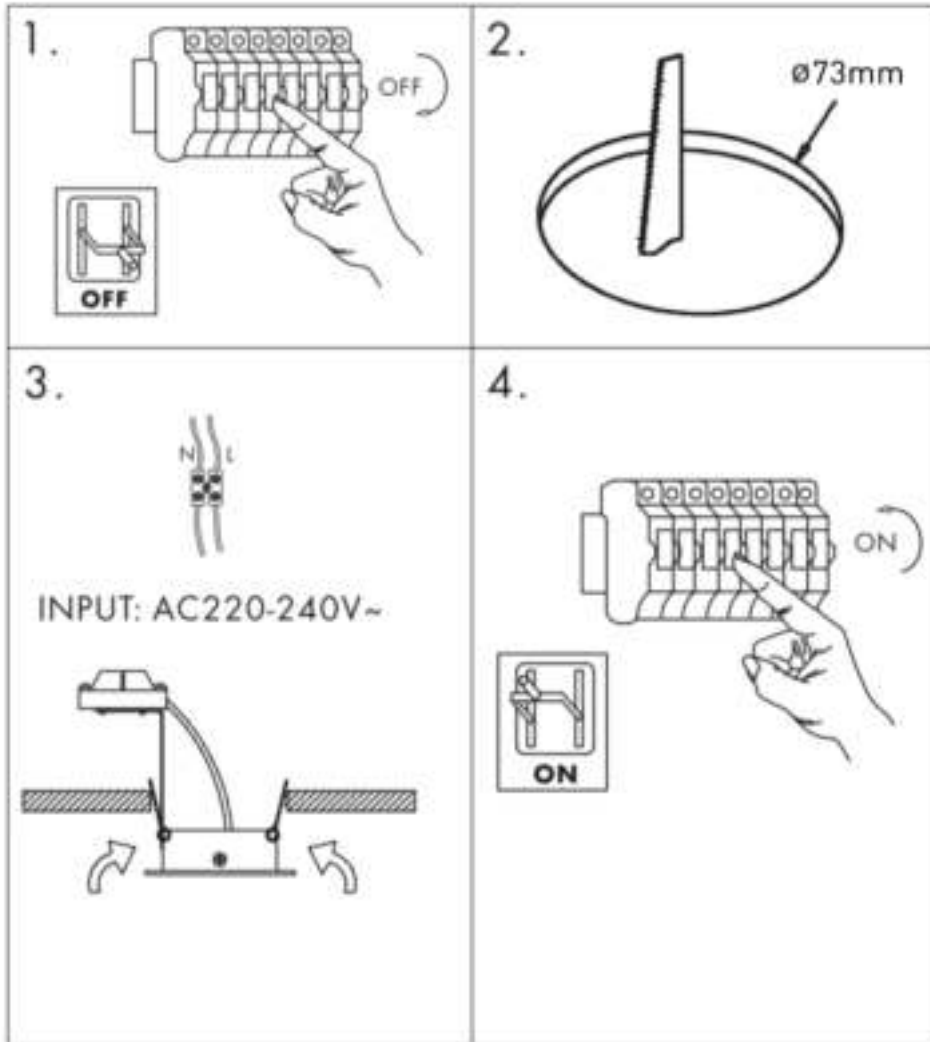

INSTRUCTION MANUAL

10%
-50%
-100%
Dimmable

Miu DL Square Set of 3 Black/ White
97879/ 97880

This item contains
unchangeable LED

380	LM
5	W
2700	K
>80	CRI
25000	H
15000	ON/OFF

QAZQA

WWW.QAZQA.COM