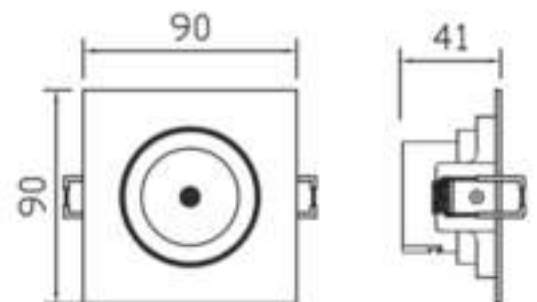

INSTRUCTION MANUAL

10%
-50%
-100%
Dimmable

Miu DL Square Set of 3 Black/ White
97879/ 97880

This item contains
unchangeable LED

380	LM
5	W
2700	K
>80	CRI
25000	H
15000	ON/OFF

QAZQA

WWW.QAZQA.COM