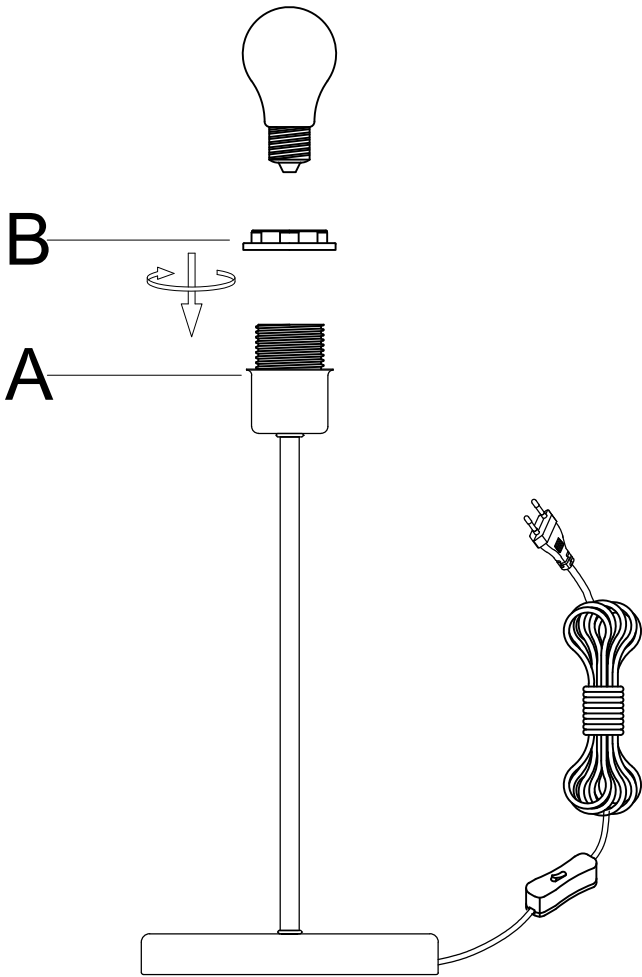

INSTRUCTION MANUAL

Kaso TL Brass
93708

Overall Sizes: