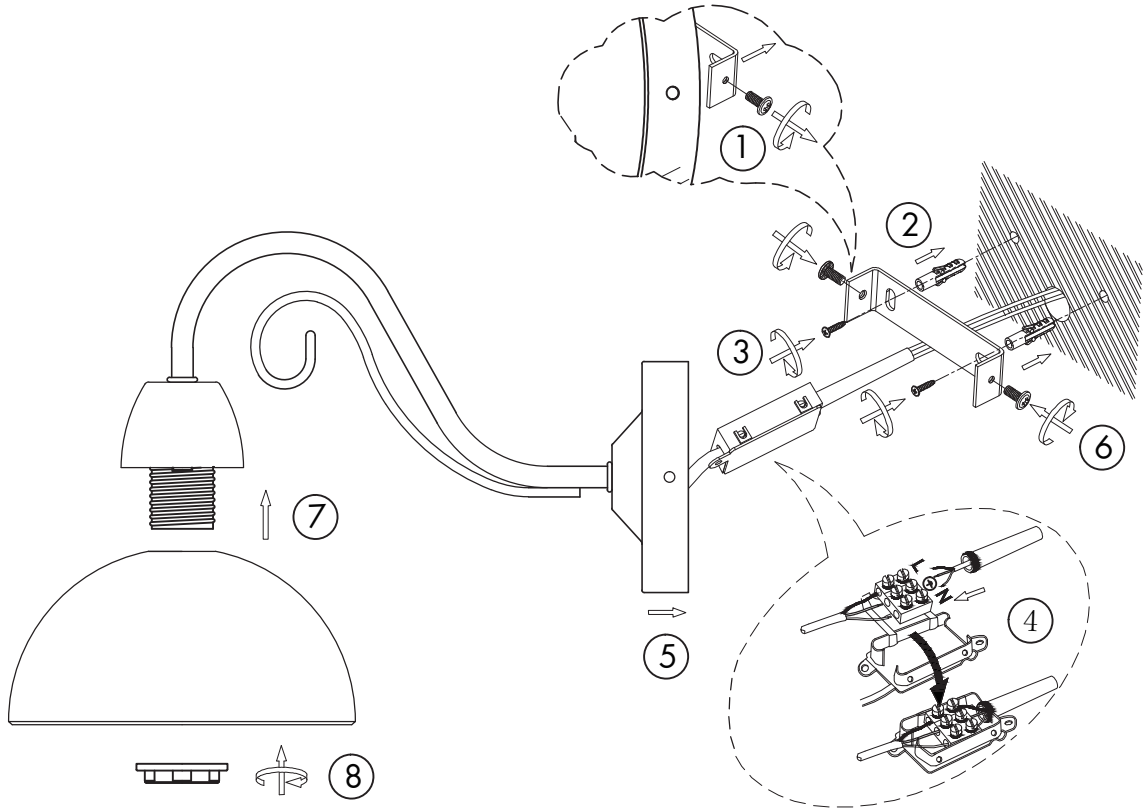

INSTRUCTION MANUAL

Dallas WL Brown
93309

1xE14
Max. 40W
Bulb is changable

220~240V
50~60HZ