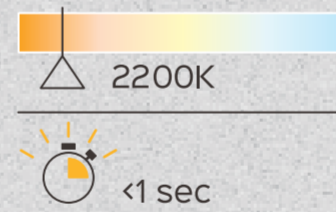

106\*106\*158mm

LED Filament G95  
40W=5W 380LM E27

LED Filament G95  
5WATT 380LUMEN

G95 E27 5W 380Lm 2200K  
Gold Dimmable

02437

380  
LUMEN  
40W=5WATT  
220-240VOLT

**G**  
BEAM ANGLE 330°  
40W=5WATT  
2200K  
E27  
CRI>80