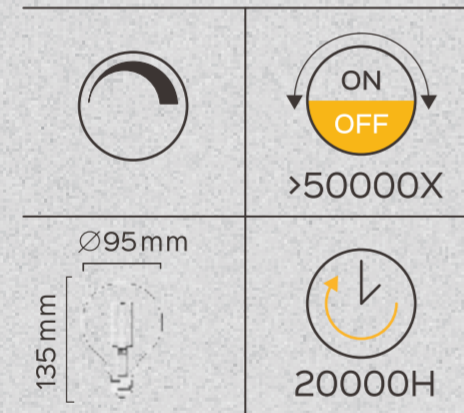

106\*106\*158mm

LED Filament G95  
40W=5W 380LM E27

LED Filament G95  
5WATT 380LUMEN

G95 E27 5W 380Lm 2200K  
Gold Dimmable

02437

380  
LUMEN  
40W=5WATT  
220-240VOLT

**G**  
BEAM ANGLE 330°  
40W=5WATT  
2200K  
E27  
CRI>80