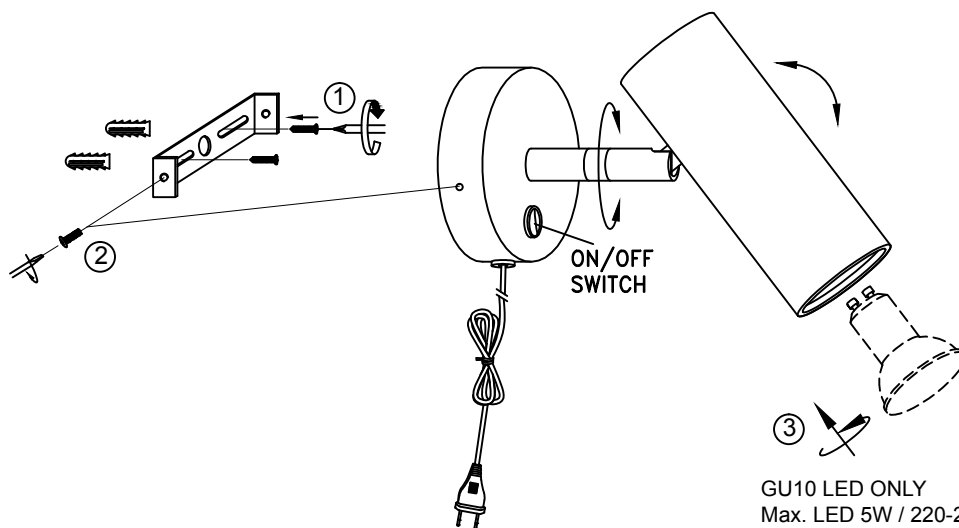

6409105/6409106
PARIS WALL LAMP

GU10 LED ONLY
Max. LED 5W / 220-240V
bulb not included