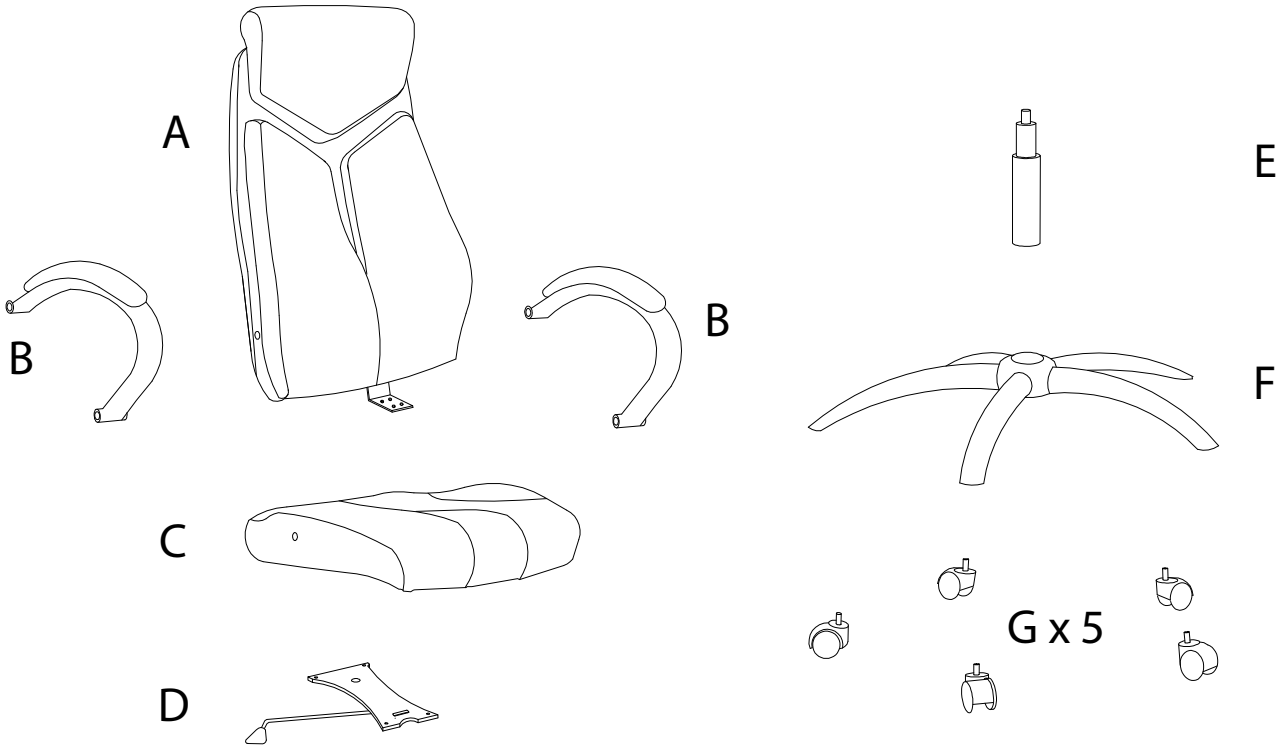

An L-shaped metal bracket is shown inside a circle. To its right is a power drill with a diagonal line through it, indicating it should not be used.	A warning triangle containing an exclamation mark.	A clock face showing approximately 12:30.
A rectangular block is shown on a surface with a diagonal line through it. To its right is a similar block with a screw being inserted into it, also with a diagonal line through it, indicating it should not be done.	A warning triangle containing an exclamation mark.	A simple icon of a person.
<b>30'</b>		<b>1</b>