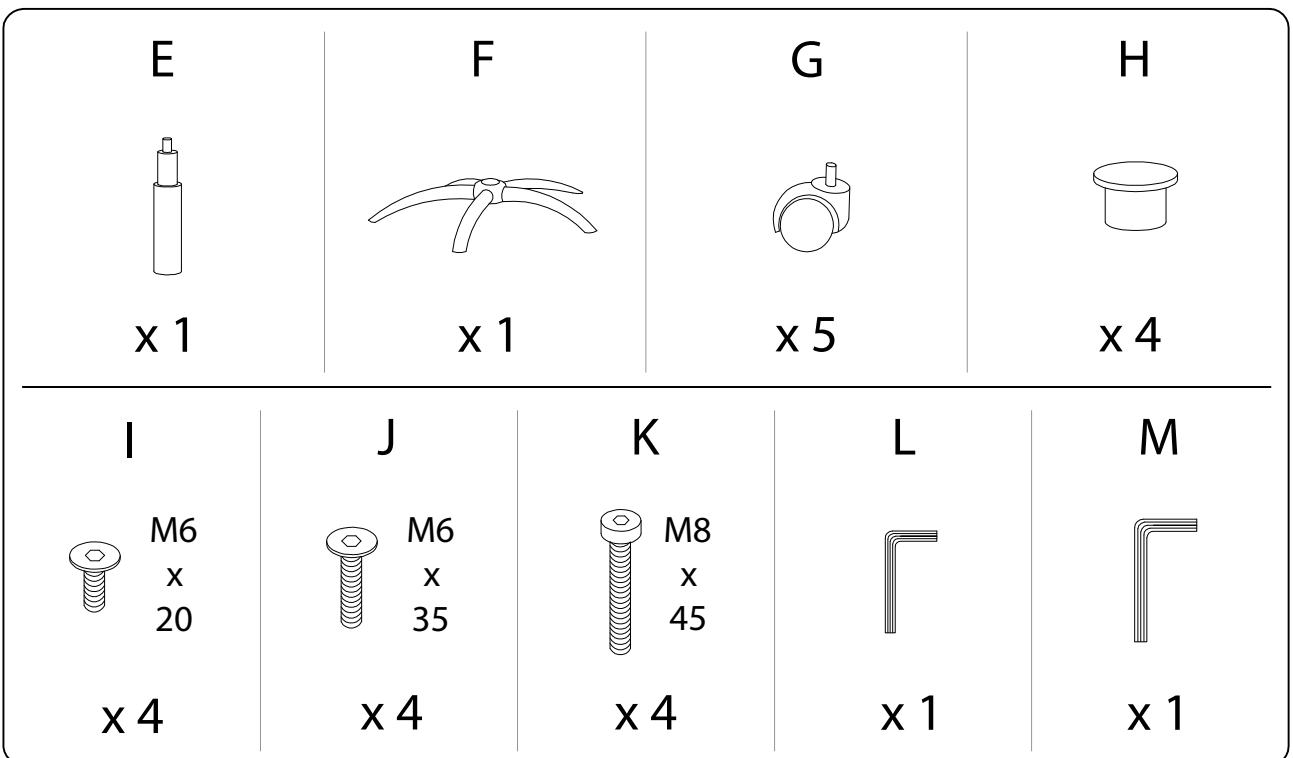

An L-shaped metal bracket is shown inside a circle. To its right is a power drill with a diagonal line through it, indicating it should not be used.	A warning triangle containing an exclamation mark.	A clock face showing approximately 12:30.
A rectangular block is shown on a surface with a diagonal line through it. To its right is a similar block with a screw being inserted into it, also with a diagonal line through it, indicating it should not be done.	A warning triangle containing an exclamation mark.	A simple icon of a person.
<b>30'</b>		<b>1</b>