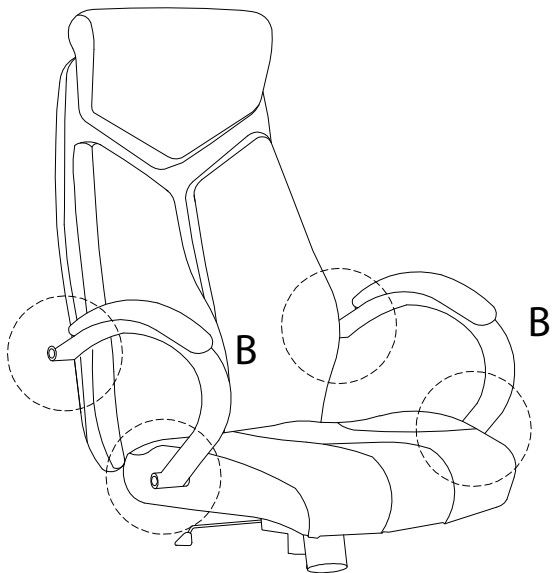

An L-shaped metal bracket is shown inside a circle. To its right is a power drill with a diagonal line through it, indicating it should not be used.	A warning triangle containing an exclamation mark.	A clock face showing approximately 12:30.
A rectangular block is shown on a surface with a diagonal line through it. To its right is a similar block with a screw being inserted into it, also with a diagonal line through it, indicating it should not be done.	A warning triangle containing an exclamation mark.	A simple icon of a person.
<b>30'</b>		<b>1</b>

1

2

3

A

C

4

5

!