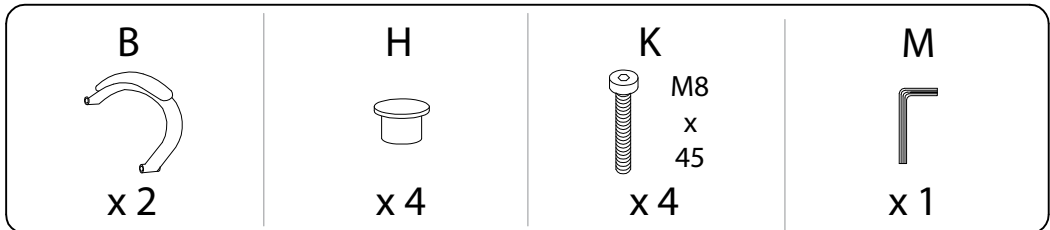

An L-shaped metal bracket is shown inside a circle. To its right is a power drill with a diagonal line through it, indicating it should not be used.	A warning triangle containing an exclamation mark.	A clock face showing approximately 12:30.
A rectangular block is shown on a surface with a diagonal line through it. To its right is a similar block with a screw being inserted into it, also with a diagonal line through it, indicating it should not be done.	A warning triangle containing an exclamation mark.	A simple icon of a person.
<b>30'</b>		<b>1</b>

1

2

3

A

C

4

5

!