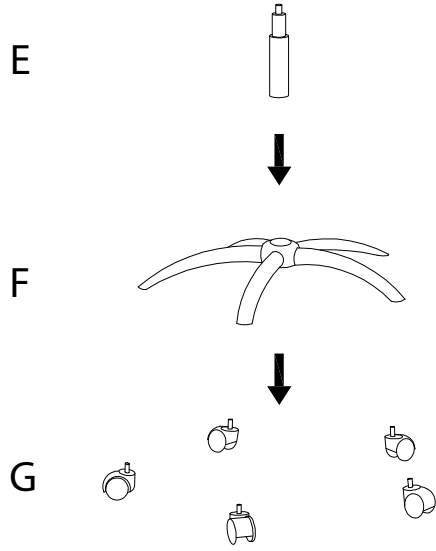

An L-shaped metal bracket is shown inside a circle. To its right is a power drill with a diagonal line through it, indicating it should not be used.	A warning triangle containing an exclamation mark.	A clock face showing approximately 12:30.
A rectangular block is shown on a surface with a diagonal line through it. To its right is a similar block with a screw being inserted into it, also with a diagonal line through it, indicating it should not be done.	A warning triangle containing an exclamation mark.	A simple icon of a person.
<b>30'</b>		<b>1</b>

1

2

3

A

C

4

5

!