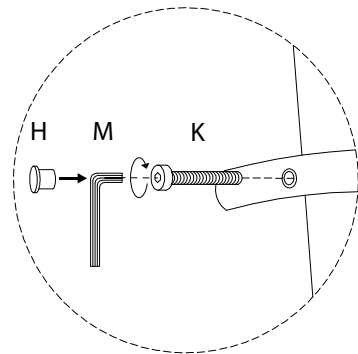

An L-shaped metal bracket is shown inside a circle. To its right is a power drill with a diagonal line through it, indicating it should not be used.	A warning triangle containing an exclamation mark.	A clock face showing approximately 12:30.
A rectangular block is shown on a surface with a diagonal line through it. To its right is a similar block with a screw being inserted into it, also with a diagonal line through it, indicating it should not be done.	A warning triangle containing an exclamation mark.	A simple icon of a person.
<b>30'</b>		<b>1</b>

1

2

3

A

C

4

5

!