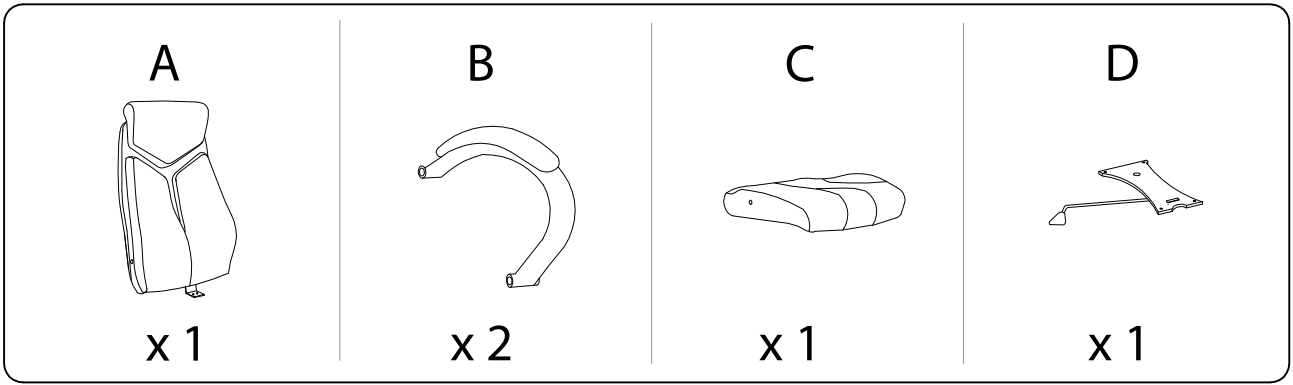

An L-shaped metal bracket is shown inside a circle. To its right is a power drill with a diagonal line through it, indicating it should not be used.	A warning triangle containing an exclamation mark.	A clock face showing approximately 12:30.
A rectangular block is shown on a surface with a diagonal line through it. To its right is a similar block with a screw being inserted into it, also with a diagonal line through it, indicating it should not be done.	A warning triangle containing an exclamation mark.	A simple icon of a person.
<b>30'</b>		<b>1</b>