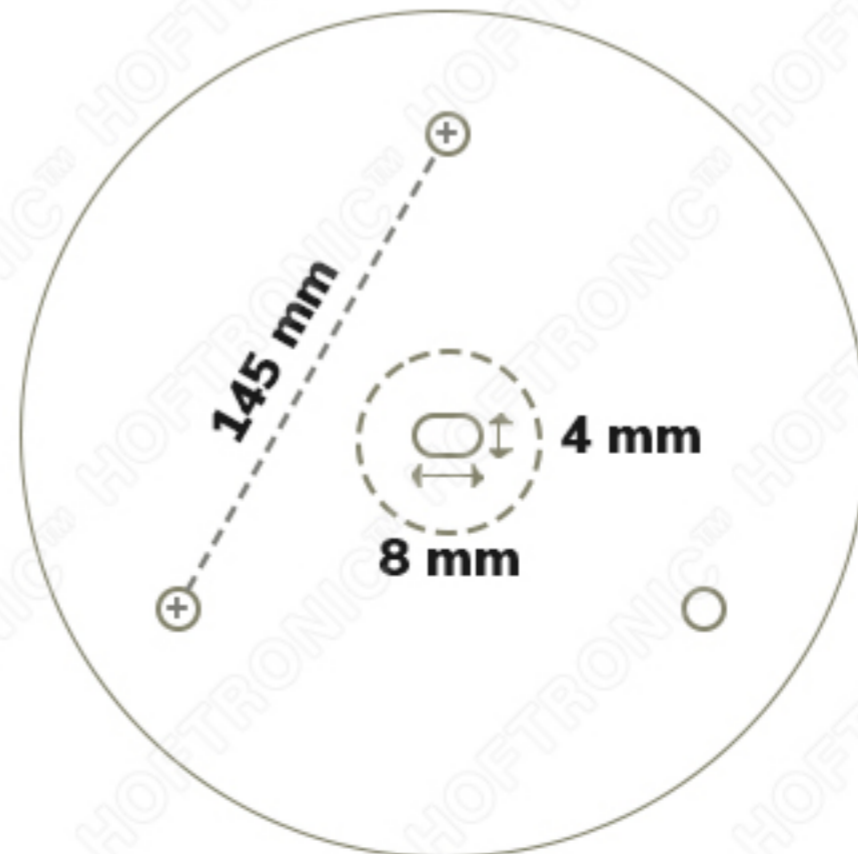

50 mm

300 mm

300 mm

diameter (Ø): 5 mm

diameter (Ø): 23 mm

65 mm

145 mm

4 mm

8 mm

**HOFTRONIC™**  
LED Bulkhead Dimmable  
SKU: 4405397  
POWER: 18W LUMEN: 2100  
CCT: 2700K/4000K/5000K  
AC220-240V, 50/60Hz

Made in PRC